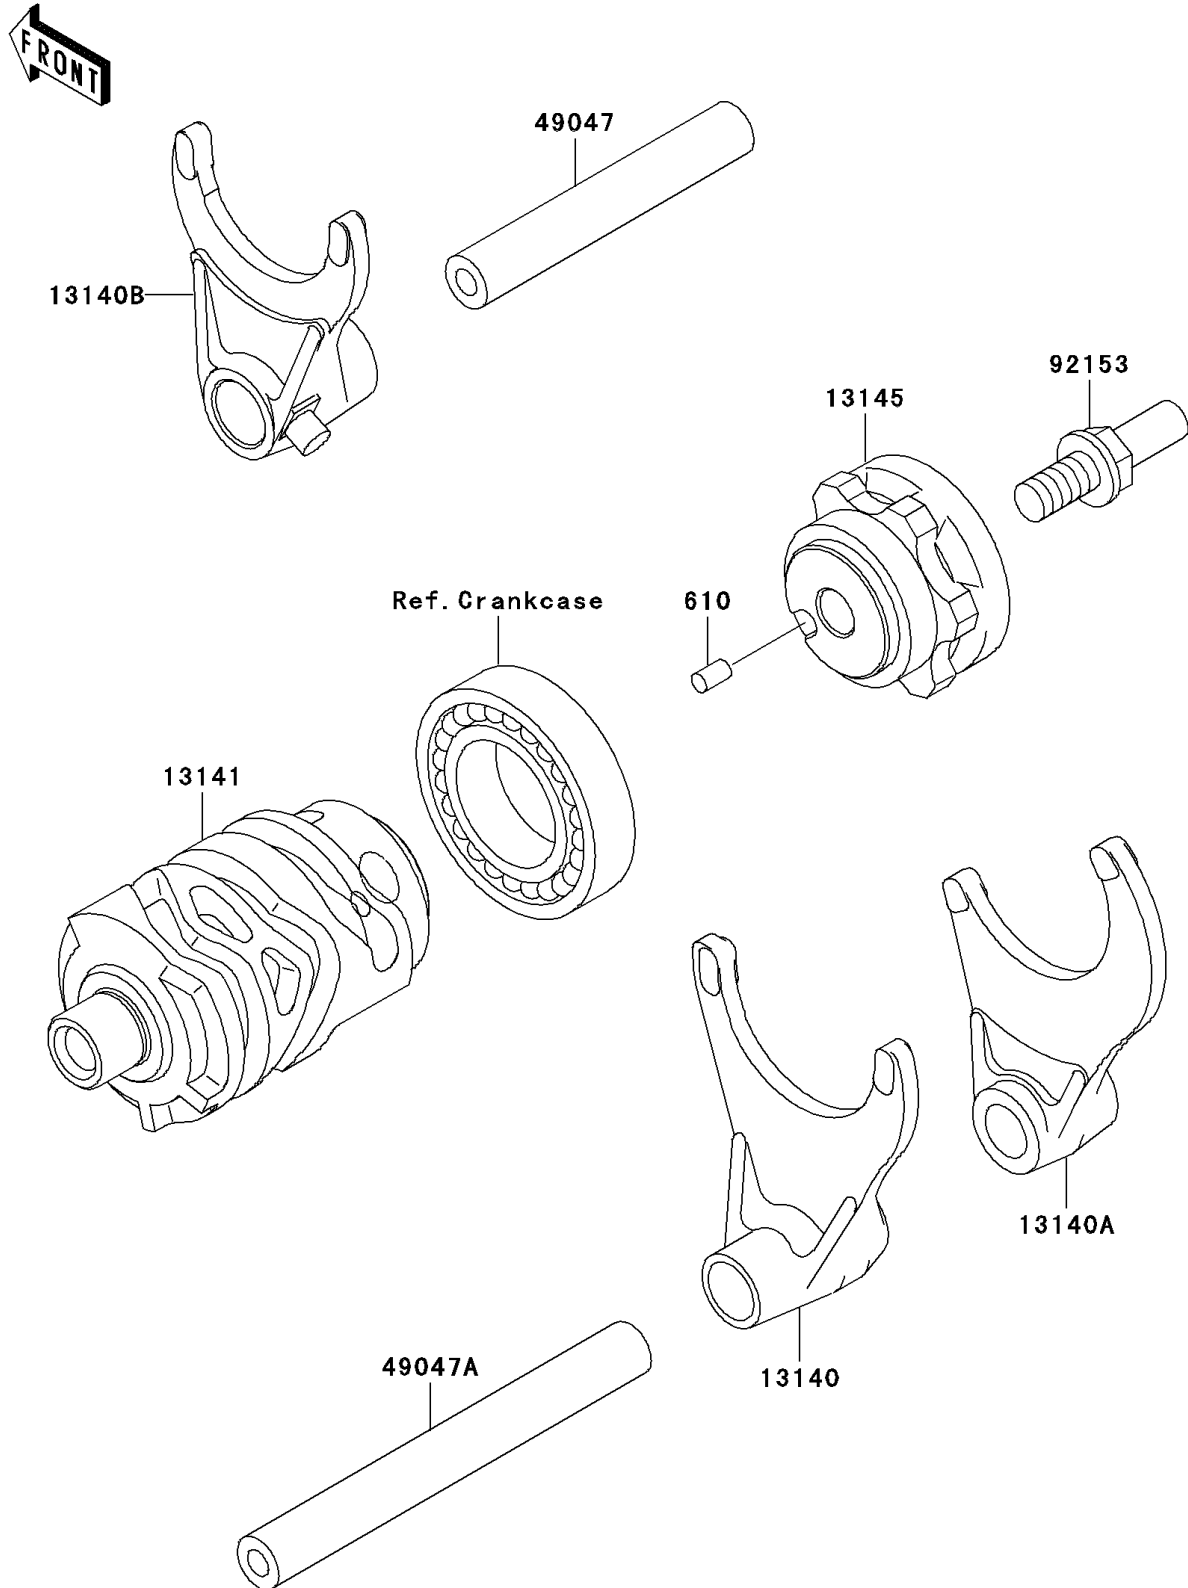

2007 KX250

PARTS DIAGRAM

Gear Change Drum/Shift Fork(s)

E1362

2007 KX250

PARTS LIST

Gear Change Drum/Shift Fork(s)

ITEM NAME

PART NUMBER

QUANTITY
