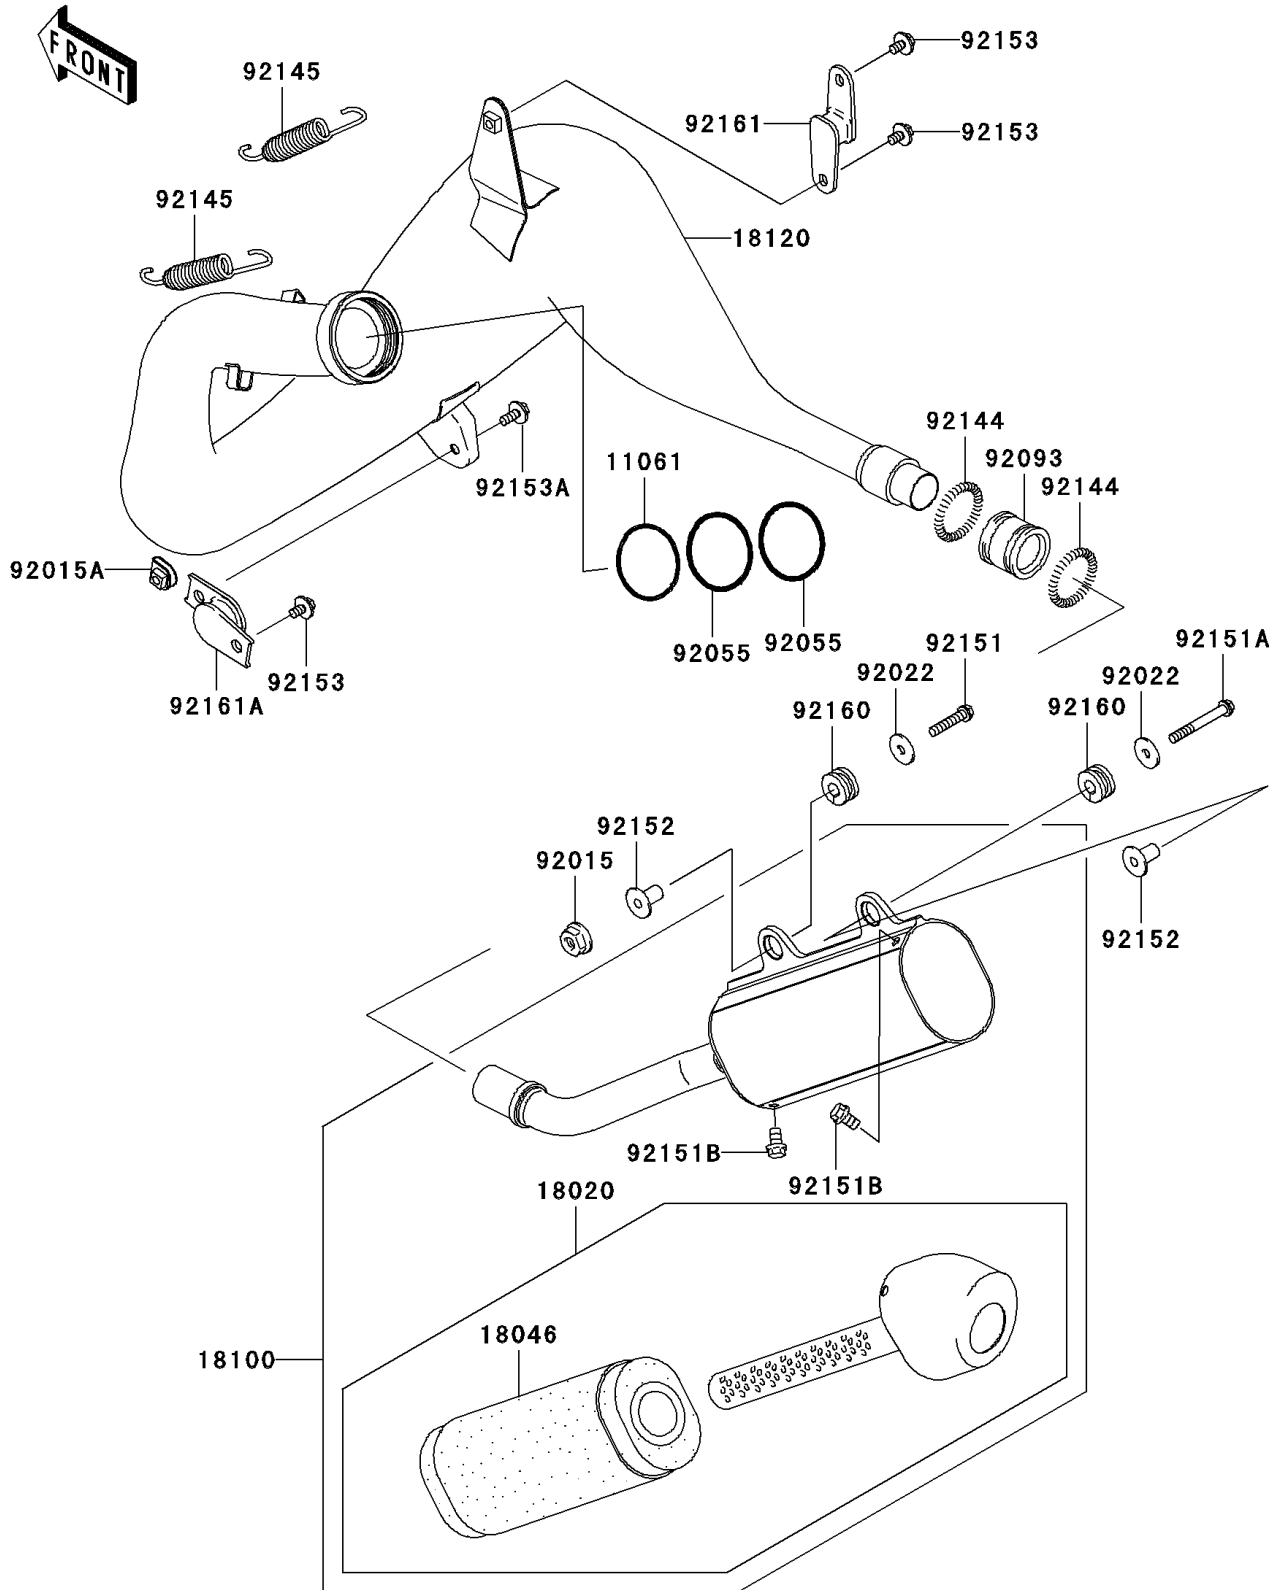

2007 KX250

PARTS DIAGRAM

Muffler(s)

E1140

2007 KX250

PARTS LIST

Muffler(s)

Kawasaki

Let the Good Times Roll®

ITEM NAME

PART NUMBER

QUANTITY
