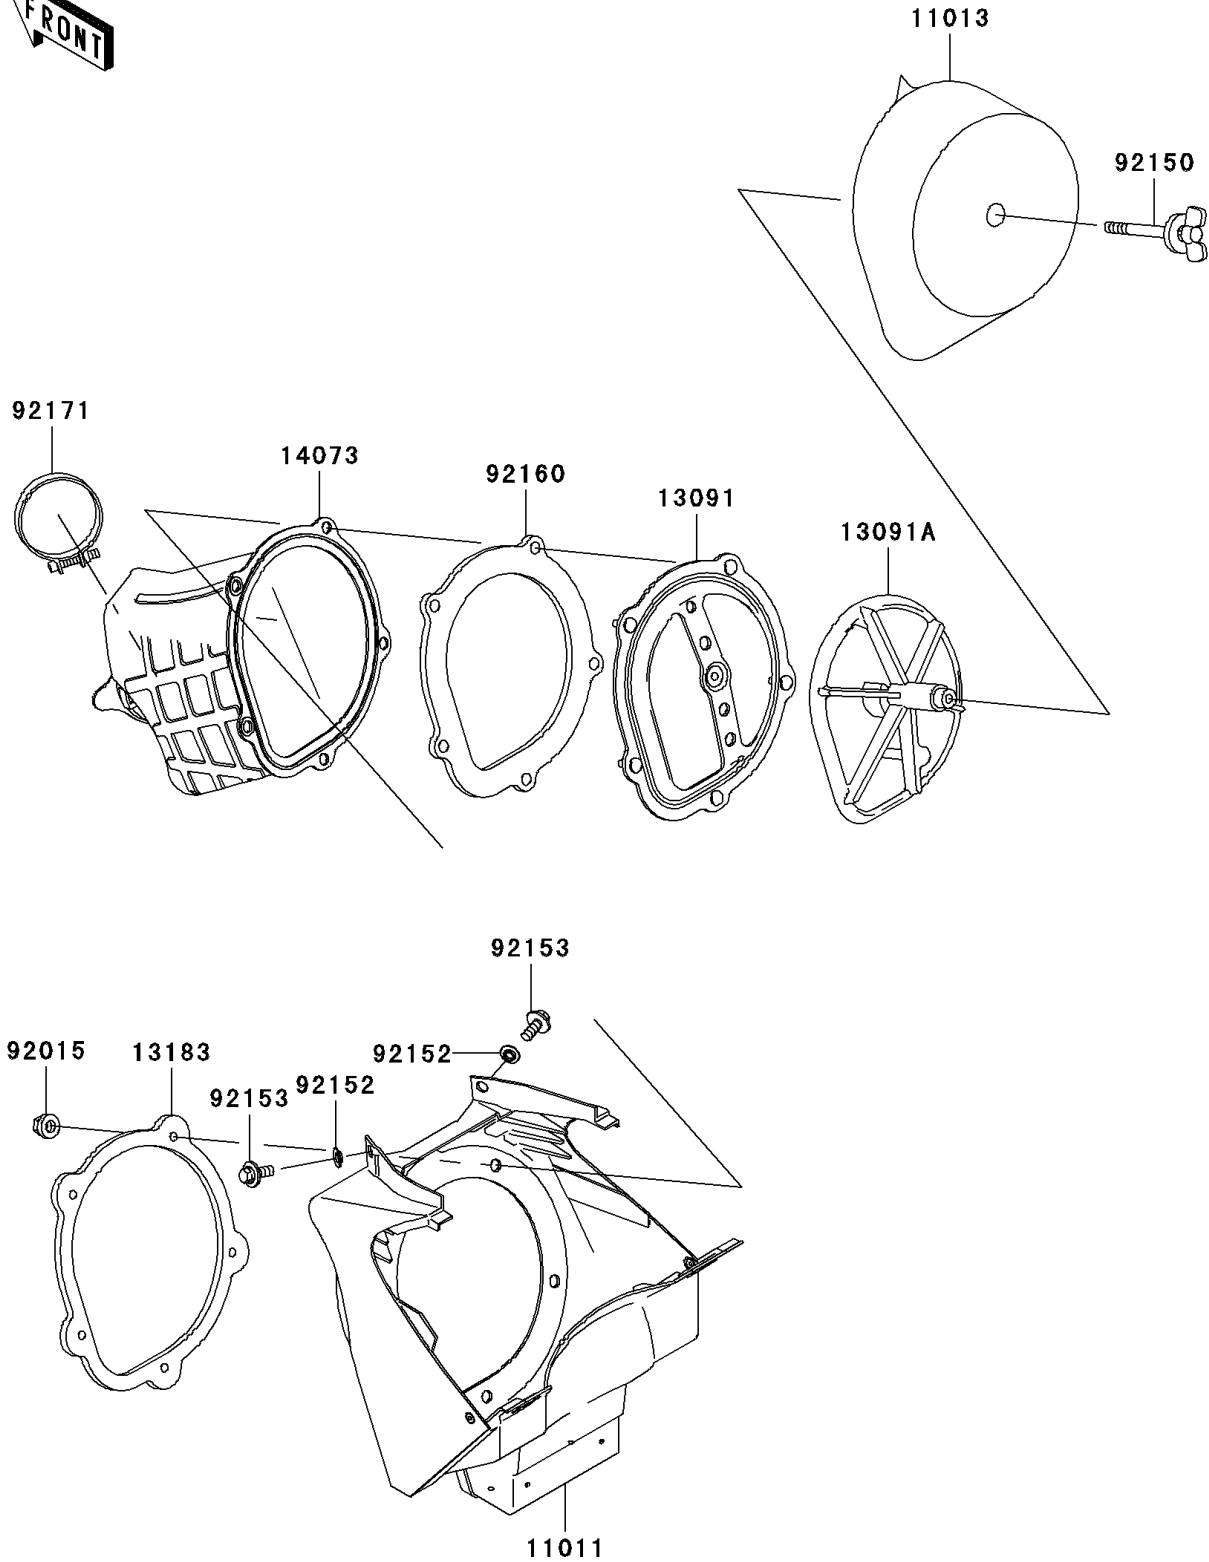

2006 KX250

PARTS DIAGRAM

Air Cleaner

E1130

2006 KX250

PARTS LIST

Air Cleaner

ITEM NAME

PART NUMBER

QUANTITY
