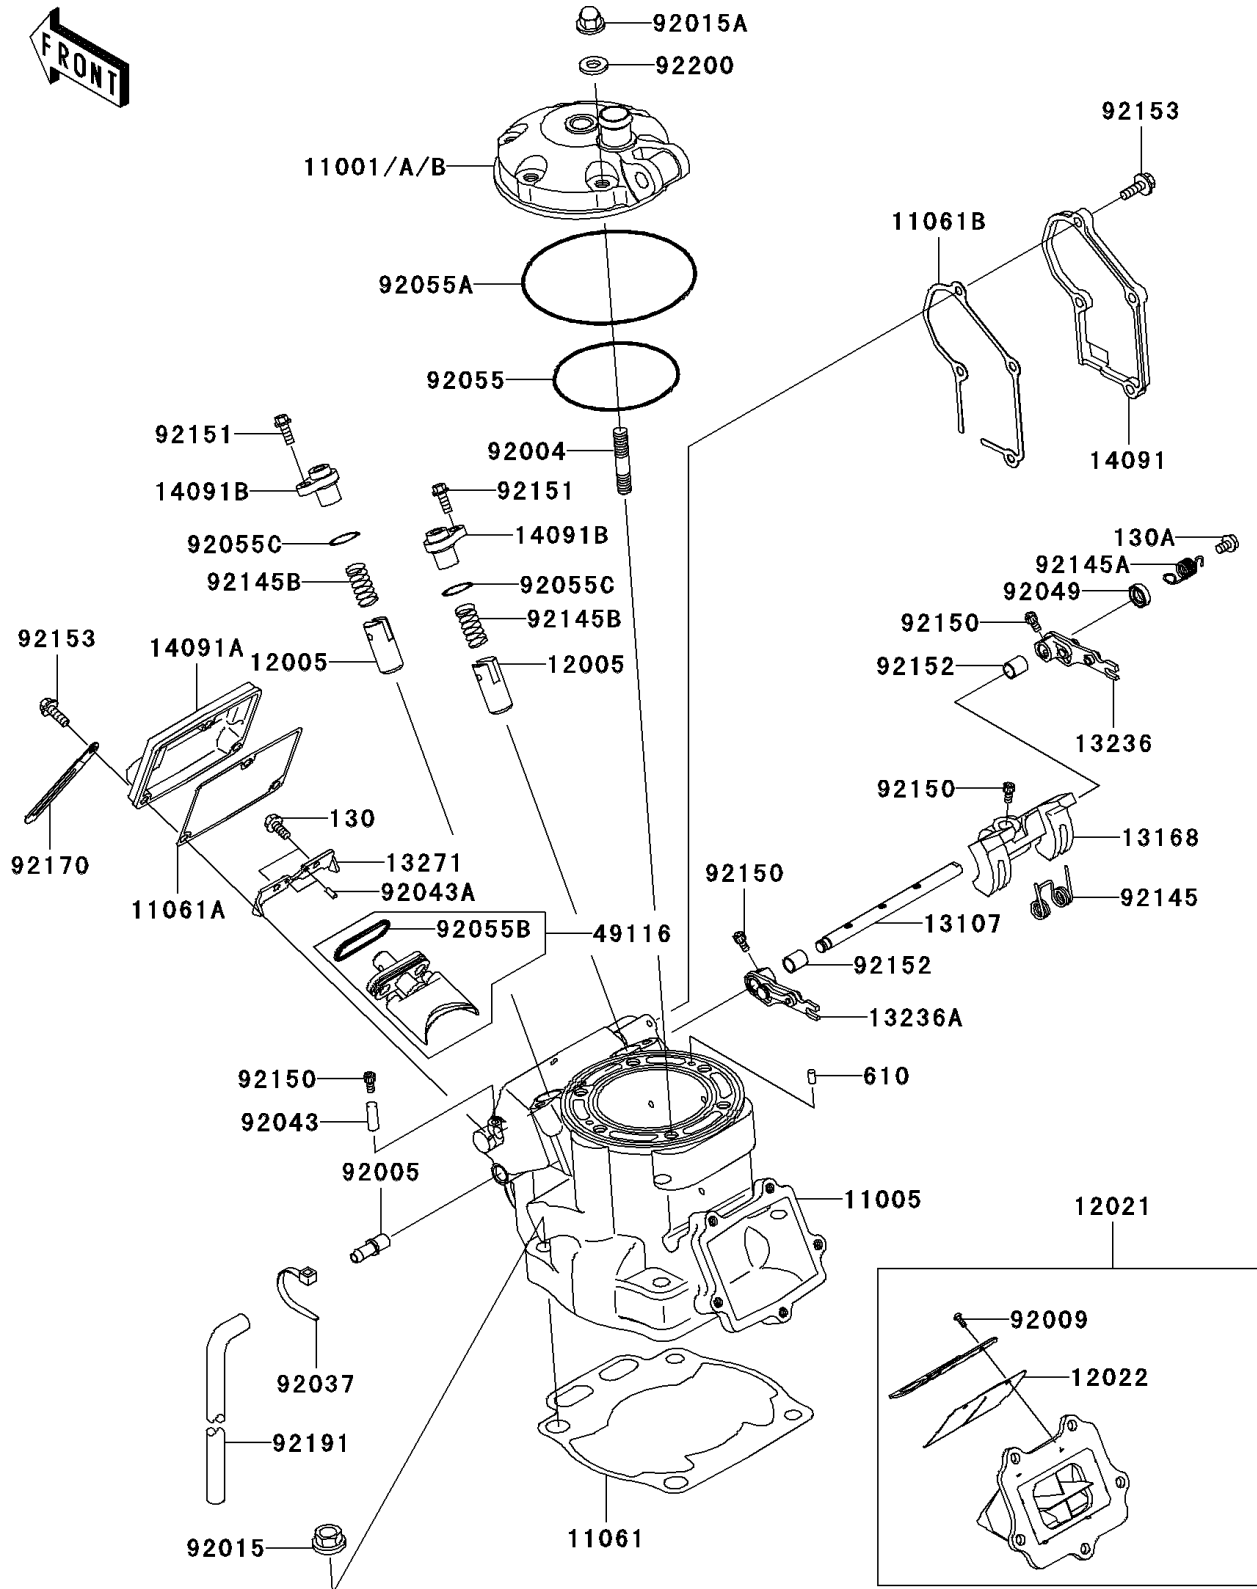

2007 KX250

PARTS DIAGRAM

Cylinder Head/Cylinder

E1110

2007 KX250

PARTS LIST

Cylinder Head/Cylinder

Kawasaki

Let the Good Times Roll®

ITEM NAME

PART NUMBER

QUANTITY
