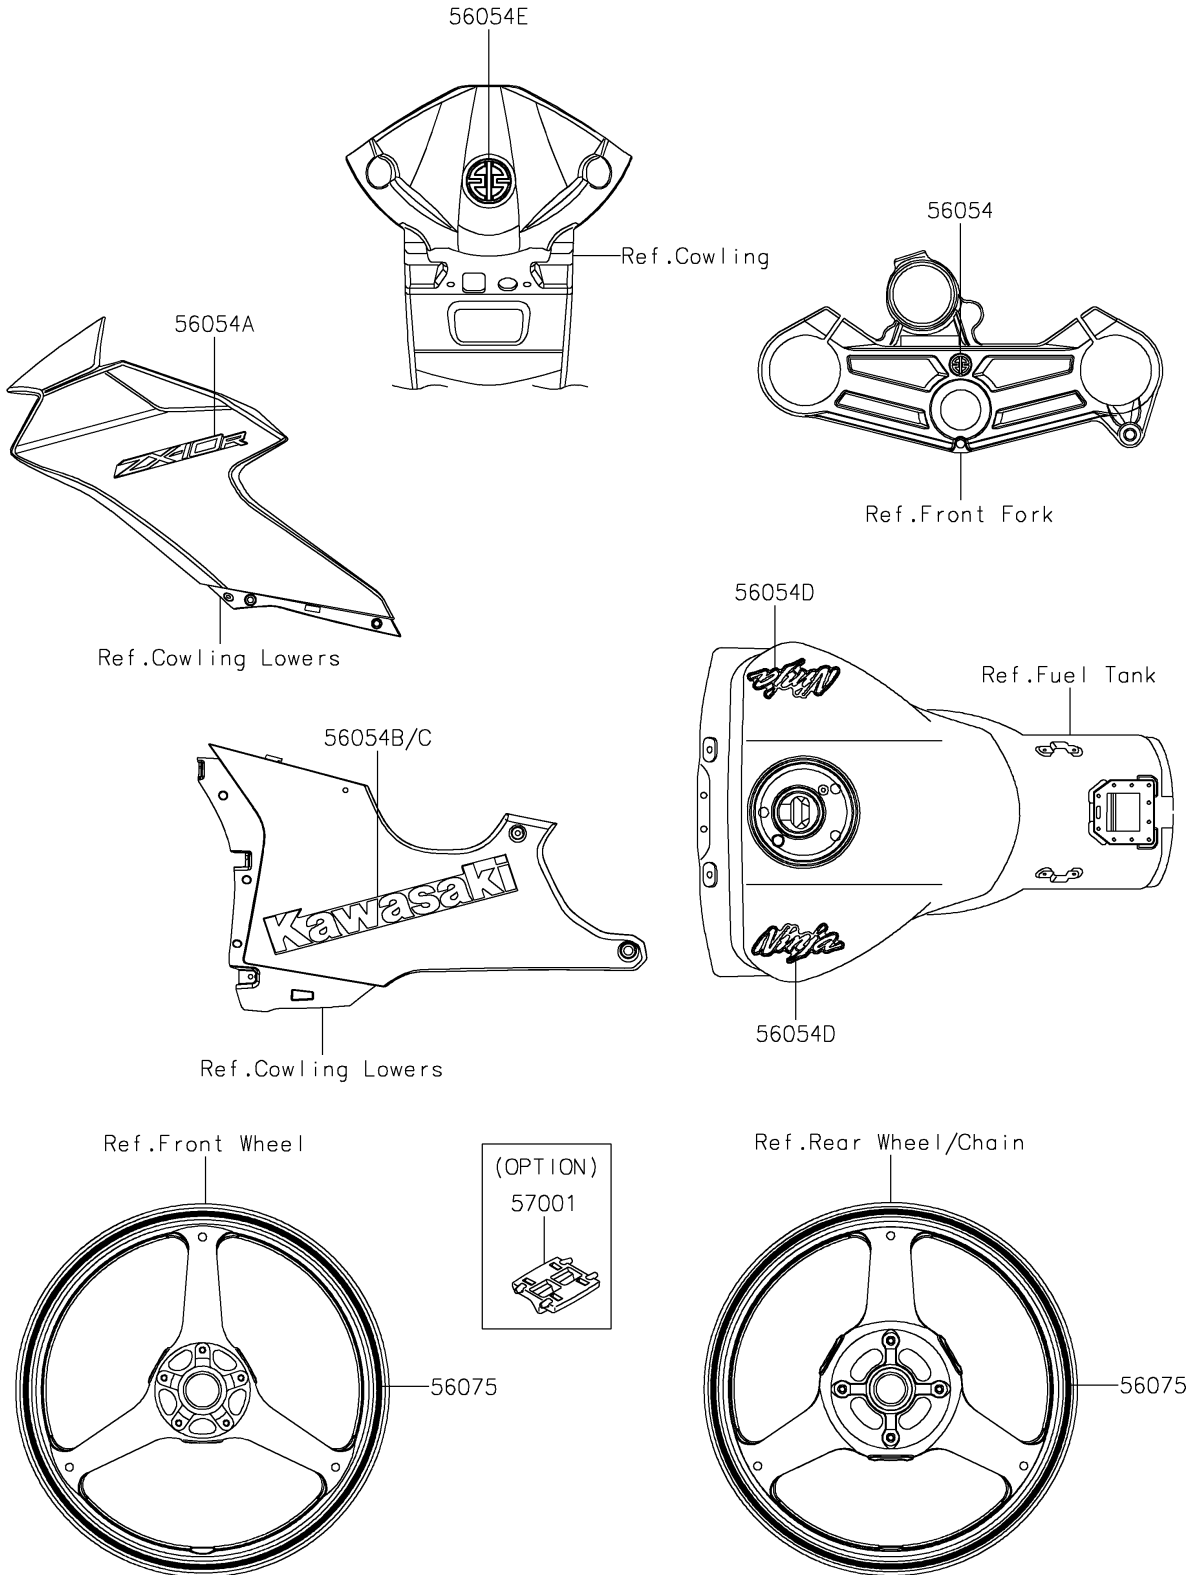

2021 Ninja® ZX™-10R

PARTS DIAGRAM

Decals(Black)(MMFNL)

F2861

2021 Ninja[®] ZX[™]-10R

PARTS LIST

Decals(Black)(MMFNL)

ITEM NAME

PART NUMBER

QUANTITY
