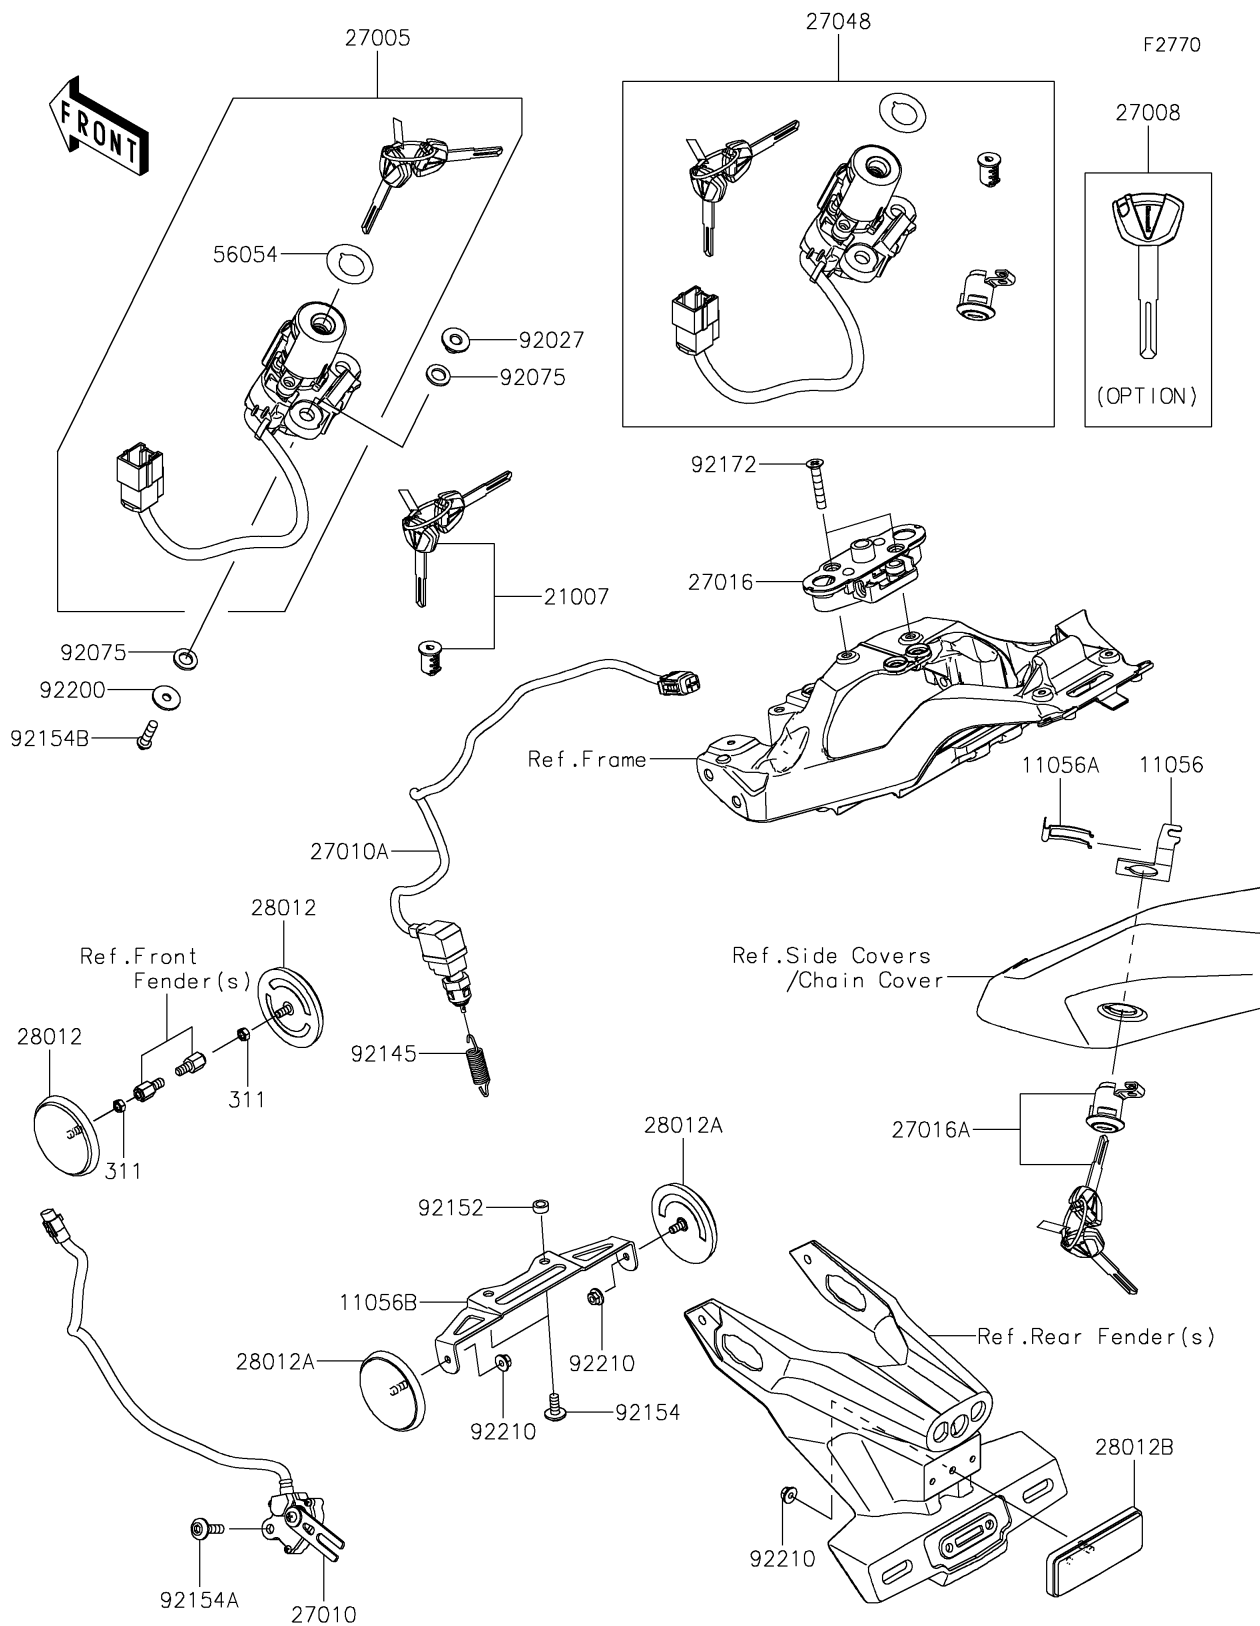

2021 Ninja[®] ZX[™]-10R

PARTS DIAGRAM

Ignition Switch/Locks/Reflectors

2021 Ninja® ZX™-10R

PARTS LIST

Ignition Switch/Locks/Reflectors

ITEM NAME

PART NUMBER

QUANTITY
