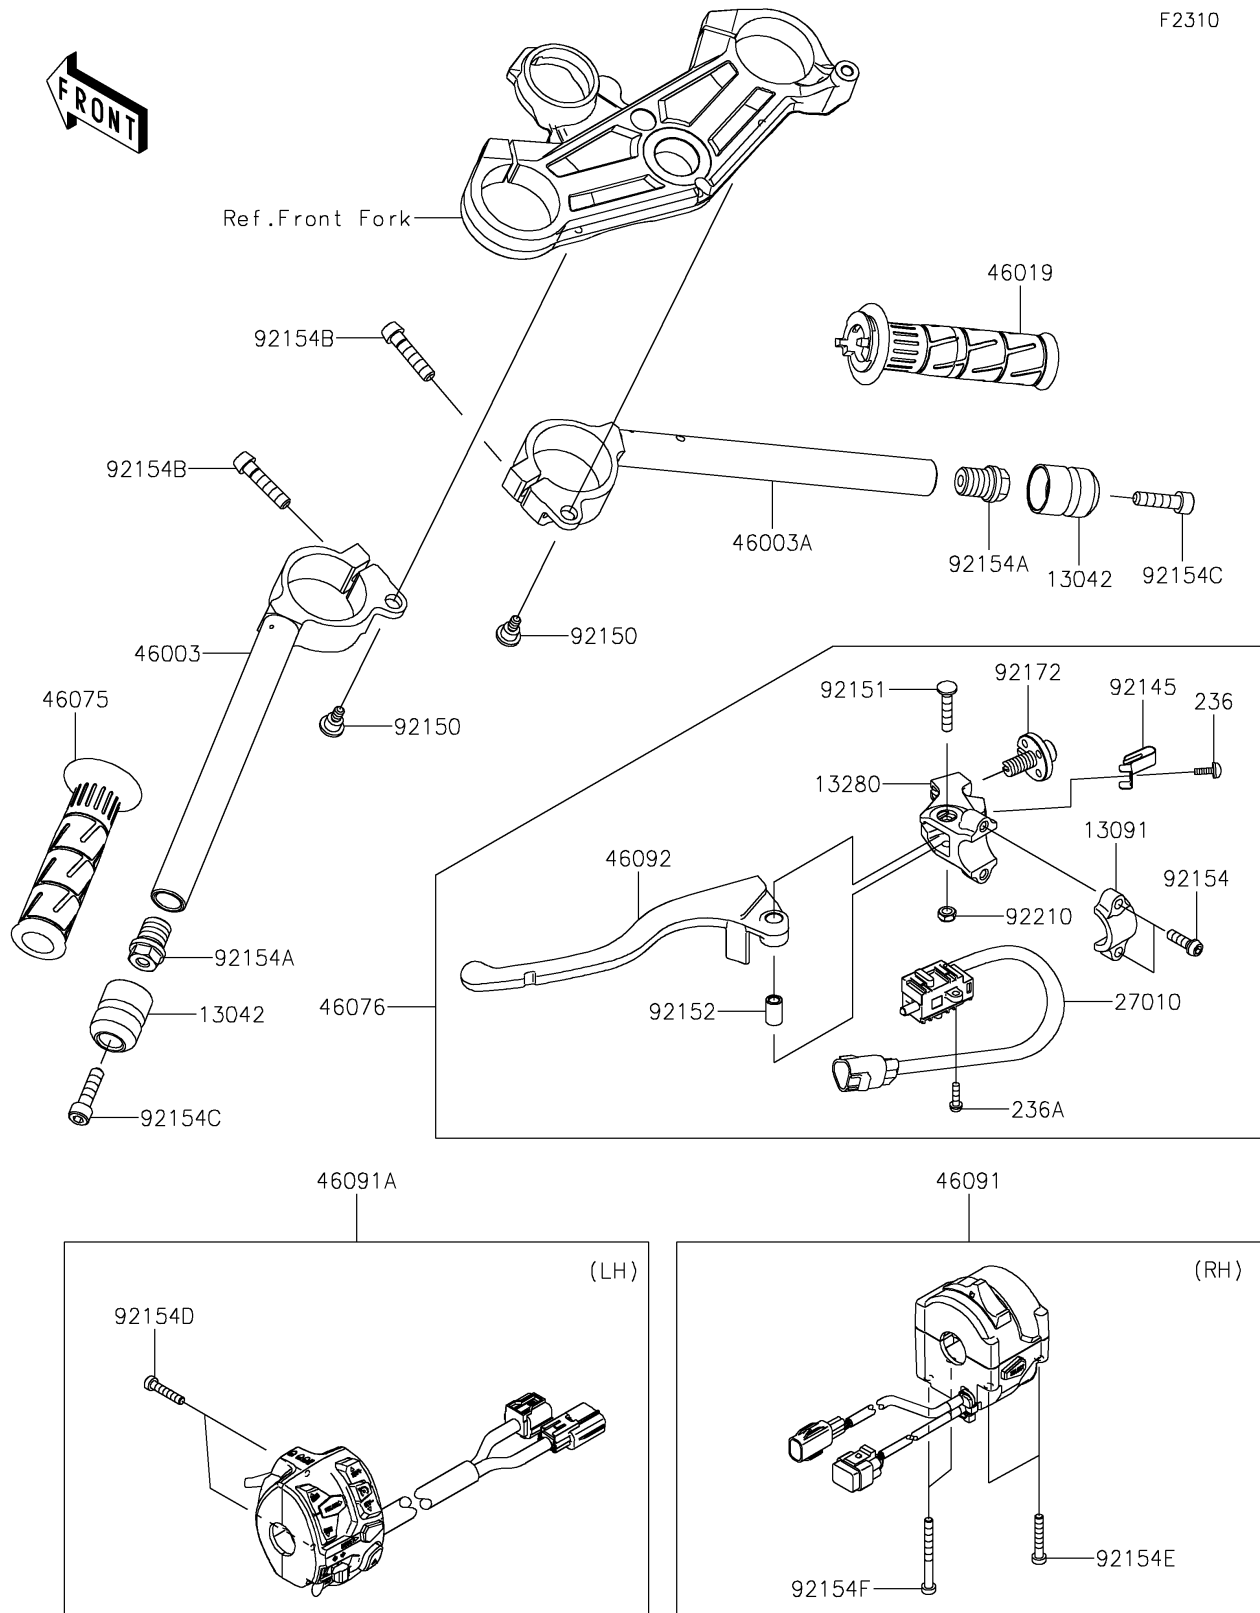

2021 Ninja® ZX™-10R

PARTS DIAGRAM

Handlebar

2021 Ninja® ZX™-10R

PARTS LIST

Handlebar

ITEM NAME

PART NUMBER

QUANTITY
