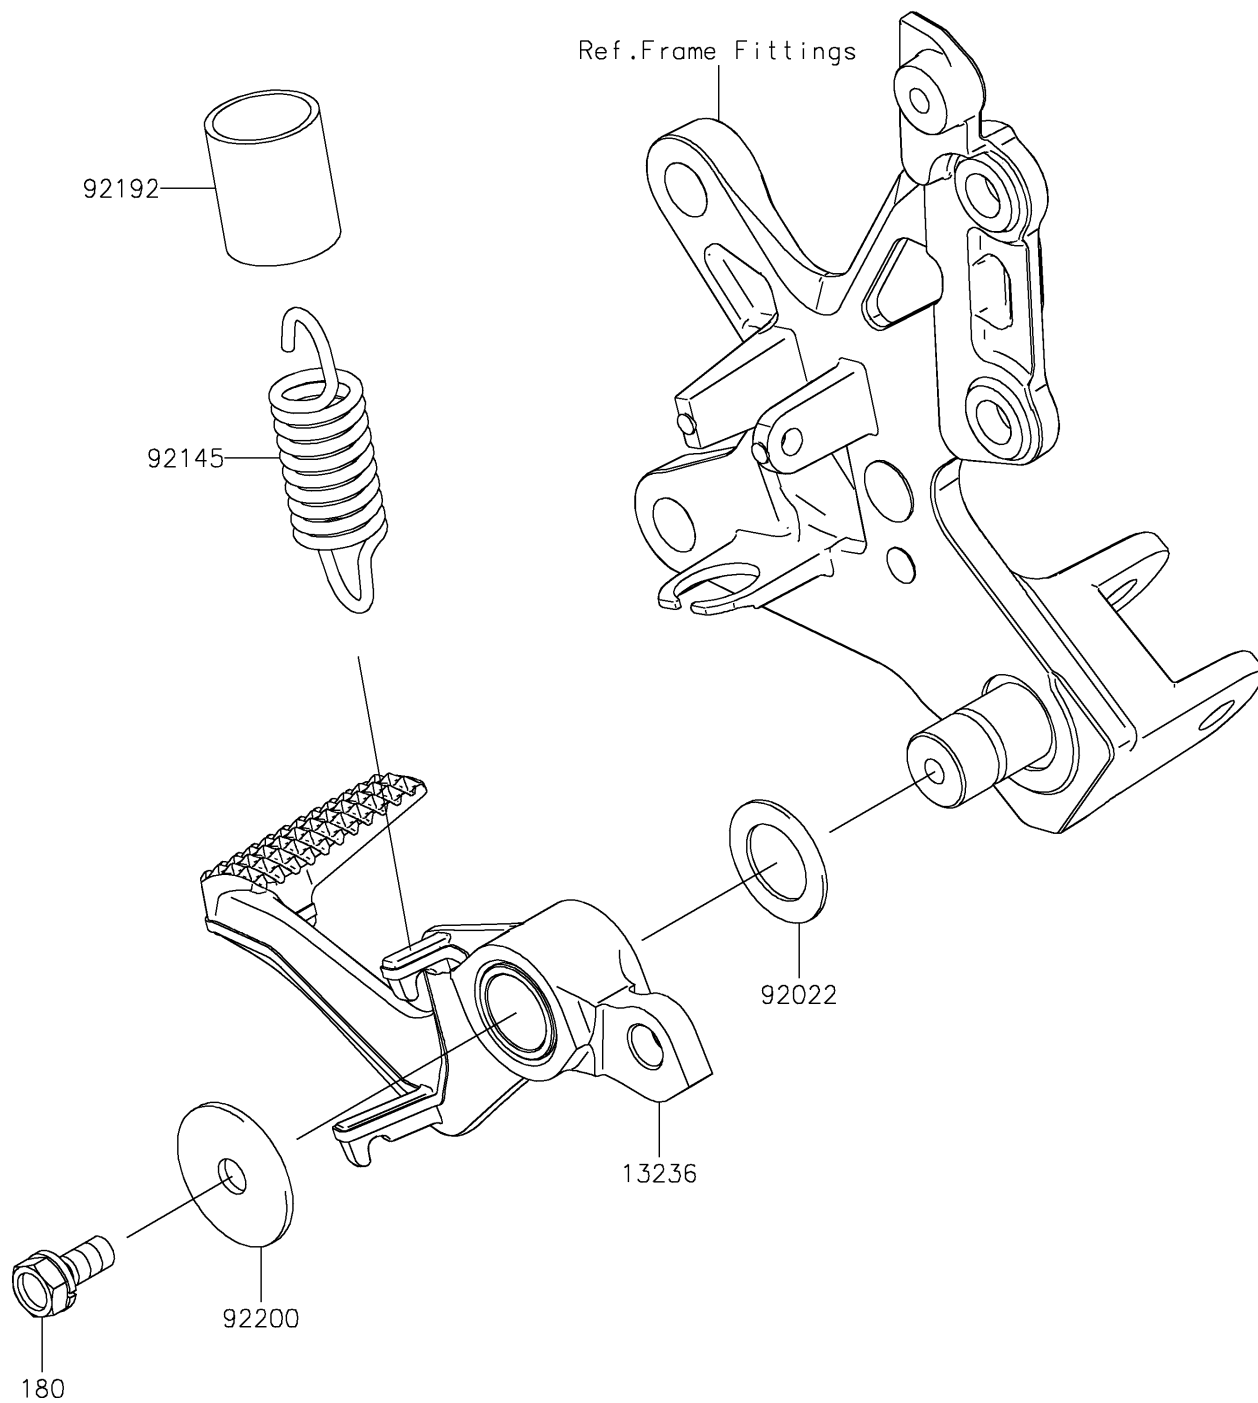

2021 Ninja® ZX™-10R

PARTS DIAGRAM

Brake Pedal/Torque Link

F2260

2021 Ninja® ZX™-10R

PARTS LIST

Brake Pedal/Torque Link

ITEM NAME

PART NUMBER

QUANTITY
