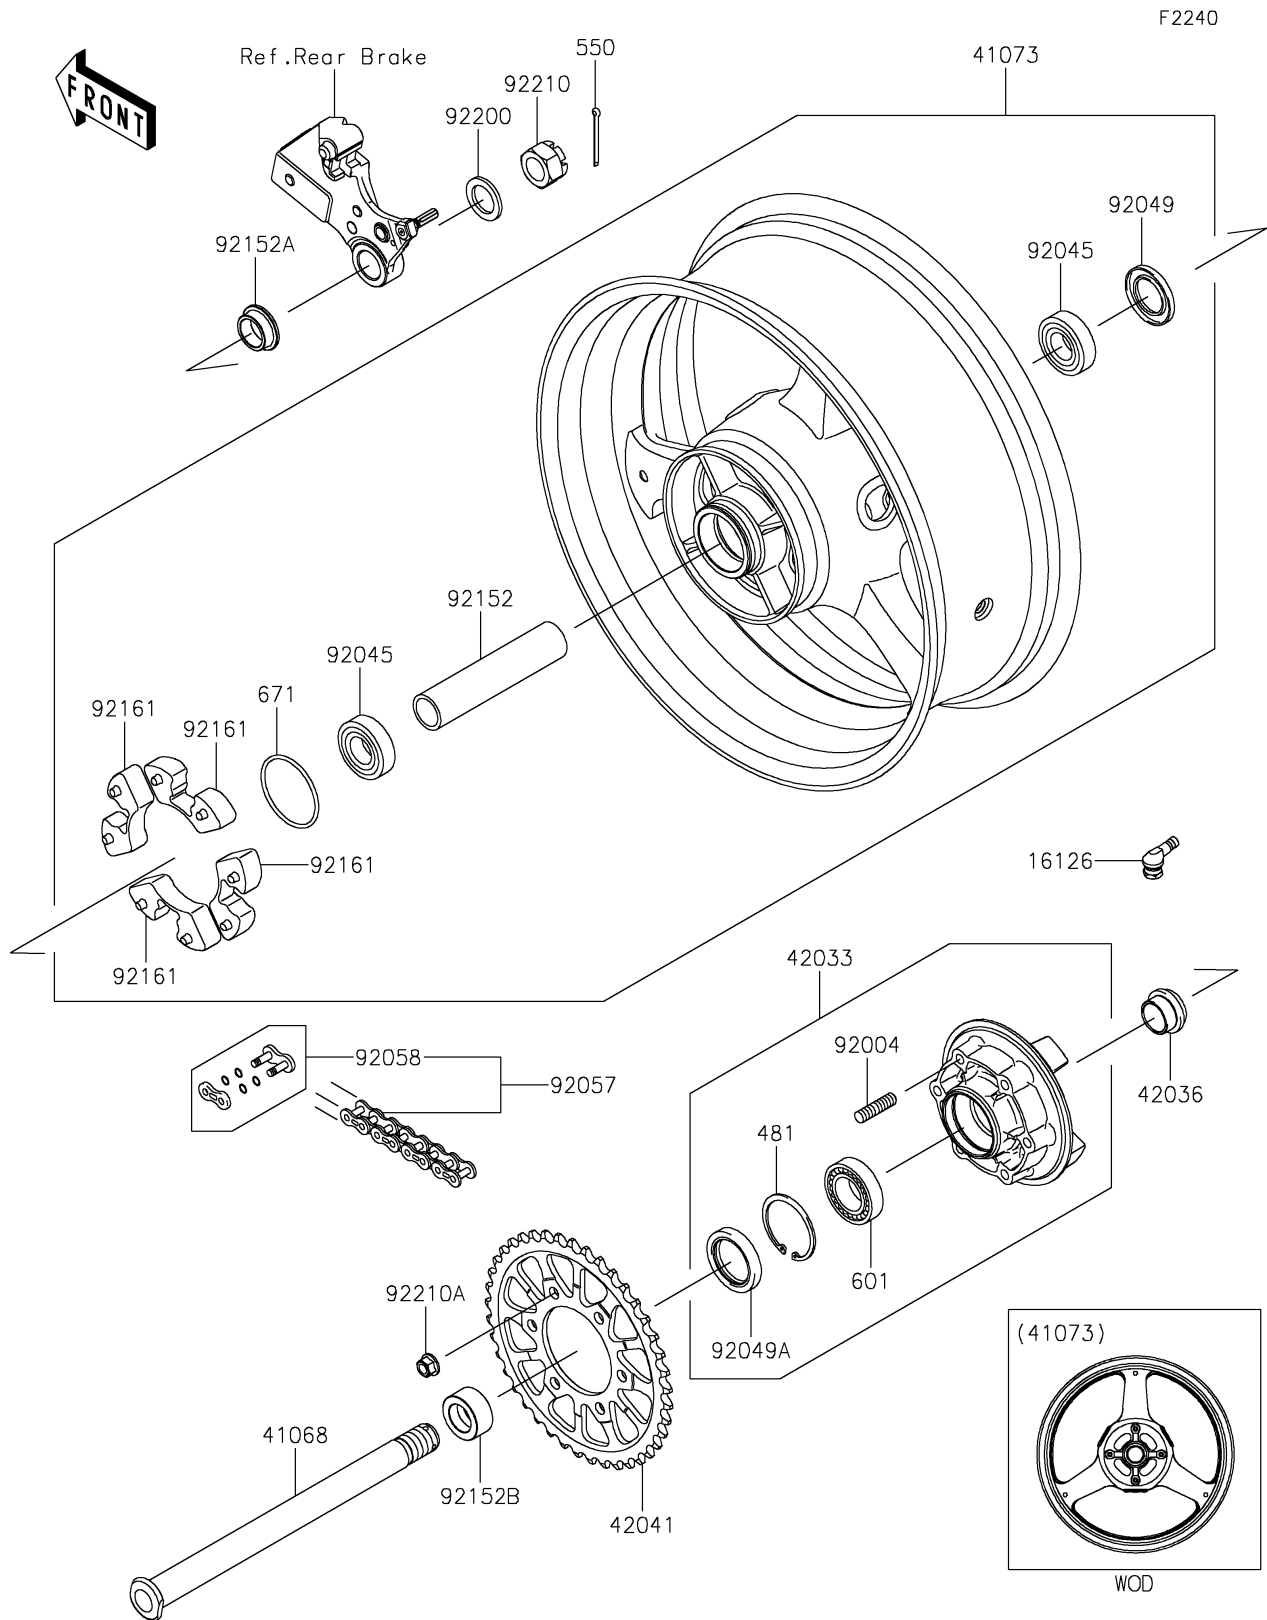

2021 Ninja[®] ZX[™]-10R

PARTS DIAGRAM

Rear Wheel/Chain

2021 Ninja[®] ZX[™]-10R

PARTS LIST

Rear Wheel/Chain

ITEM NAME

PART NUMBER

QUANTITY
