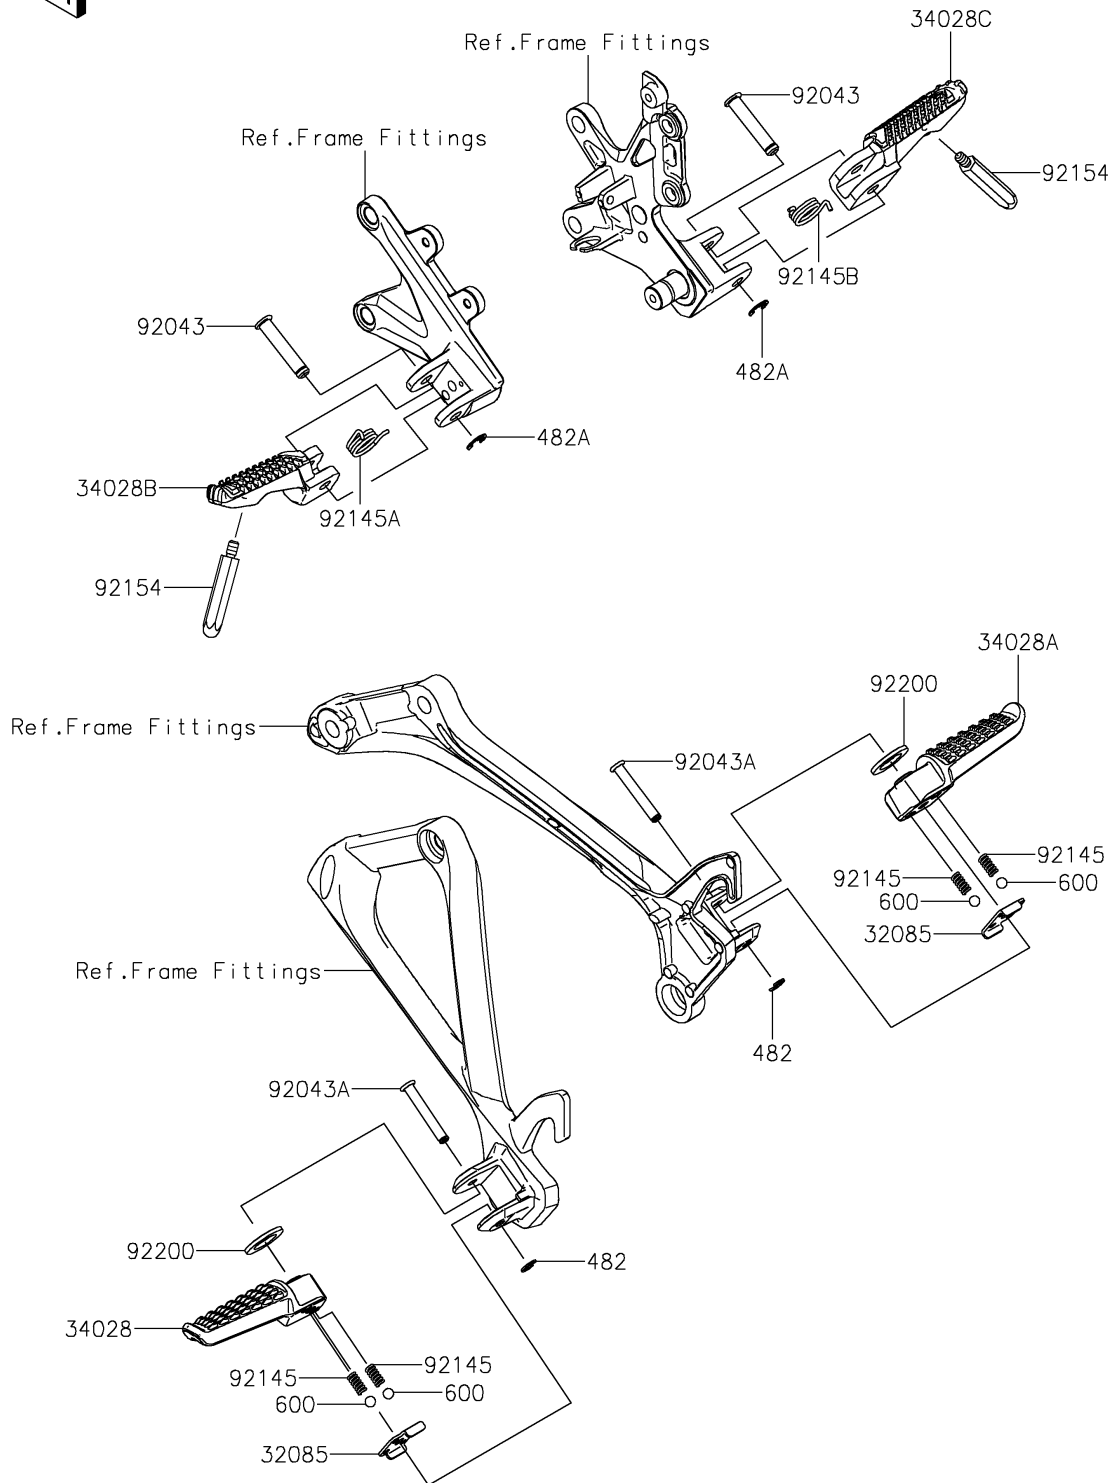

2021 Ninja® ZX™-10R

PARTS DIAGRAM

Footrests

F2160

2021 Ninja® ZX™-10R

PARTS LIST

Footrests

ITEM NAME

PART NUMBER

QUANTITY
