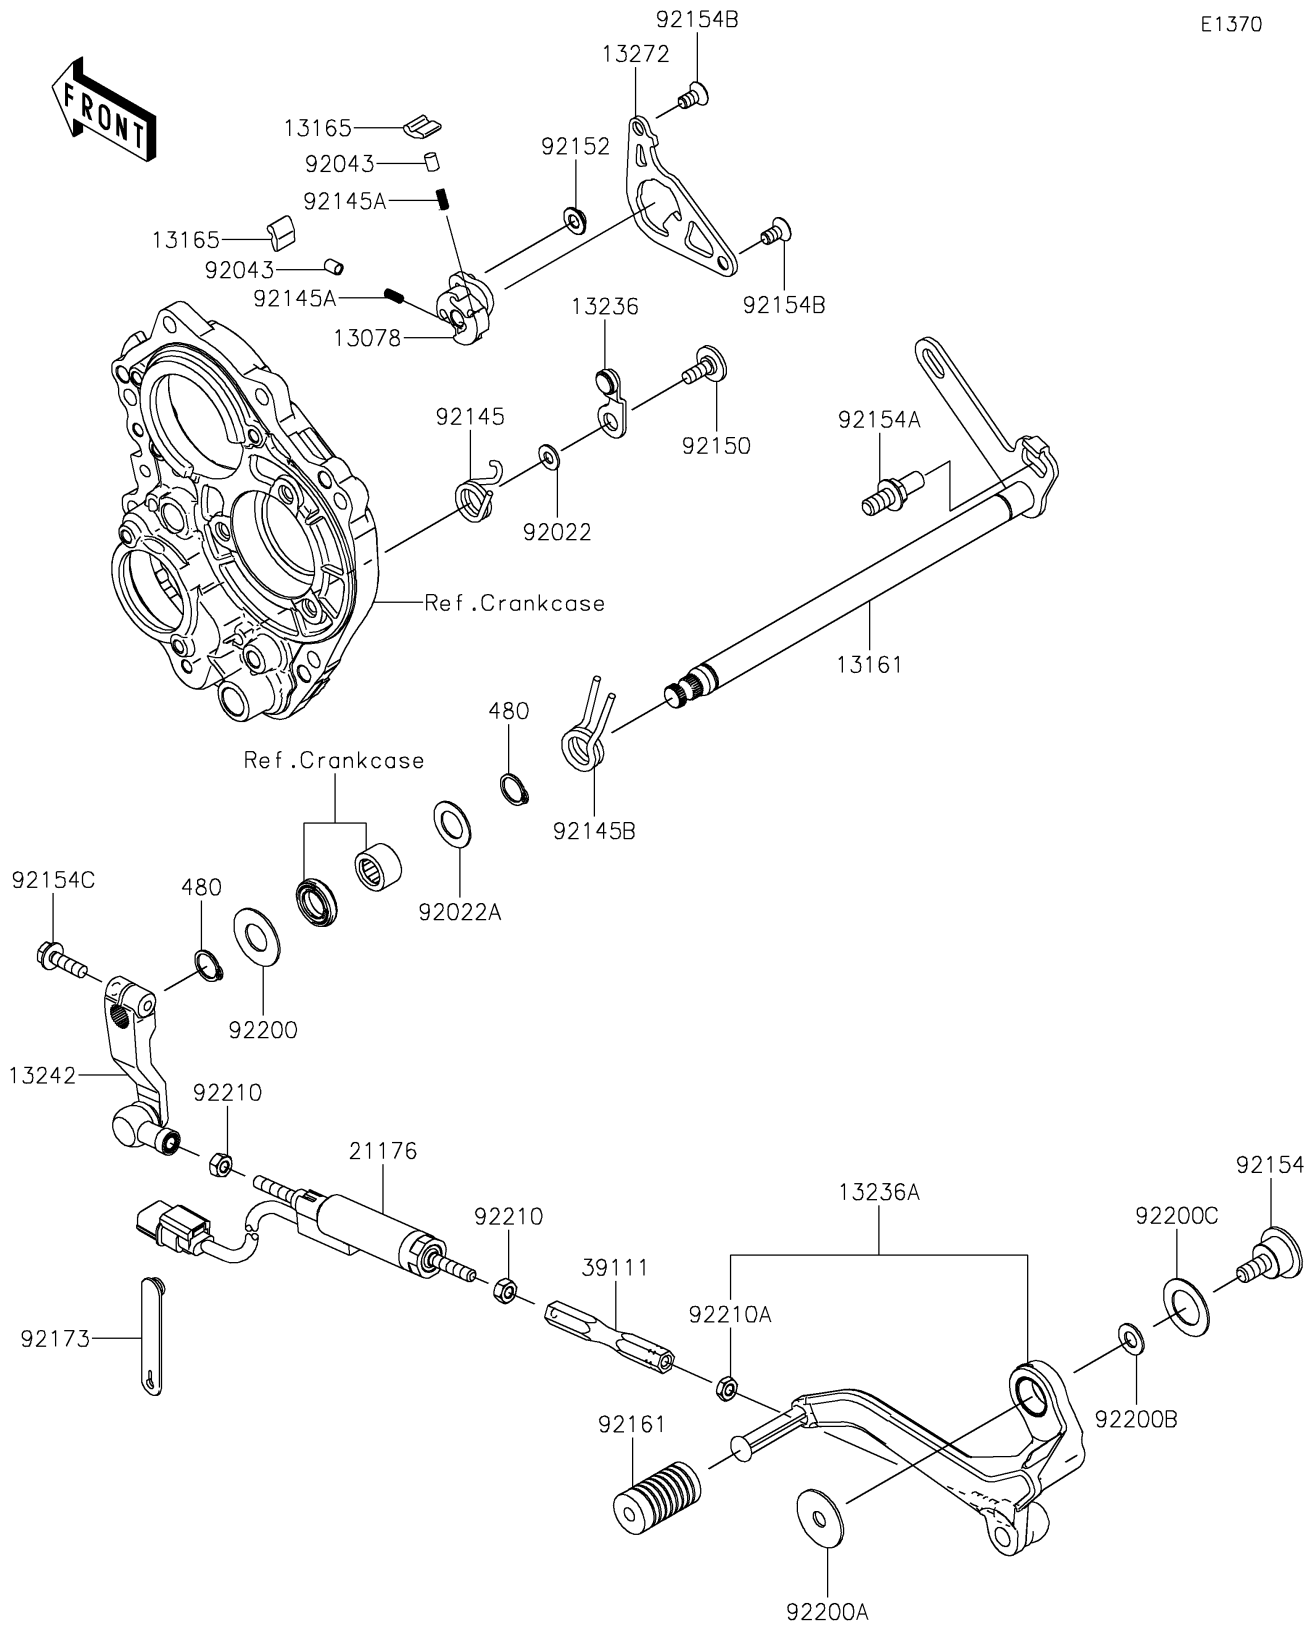

2021 Ninja® ZX™-10R

PARTS DIAGRAM

Gear Change Mechanism

E1370

2021 Ninja® ZX™-10R

PARTS LIST

Gear Change Mechanism

ITEM NAME

PART NUMBER

QUANTITY
