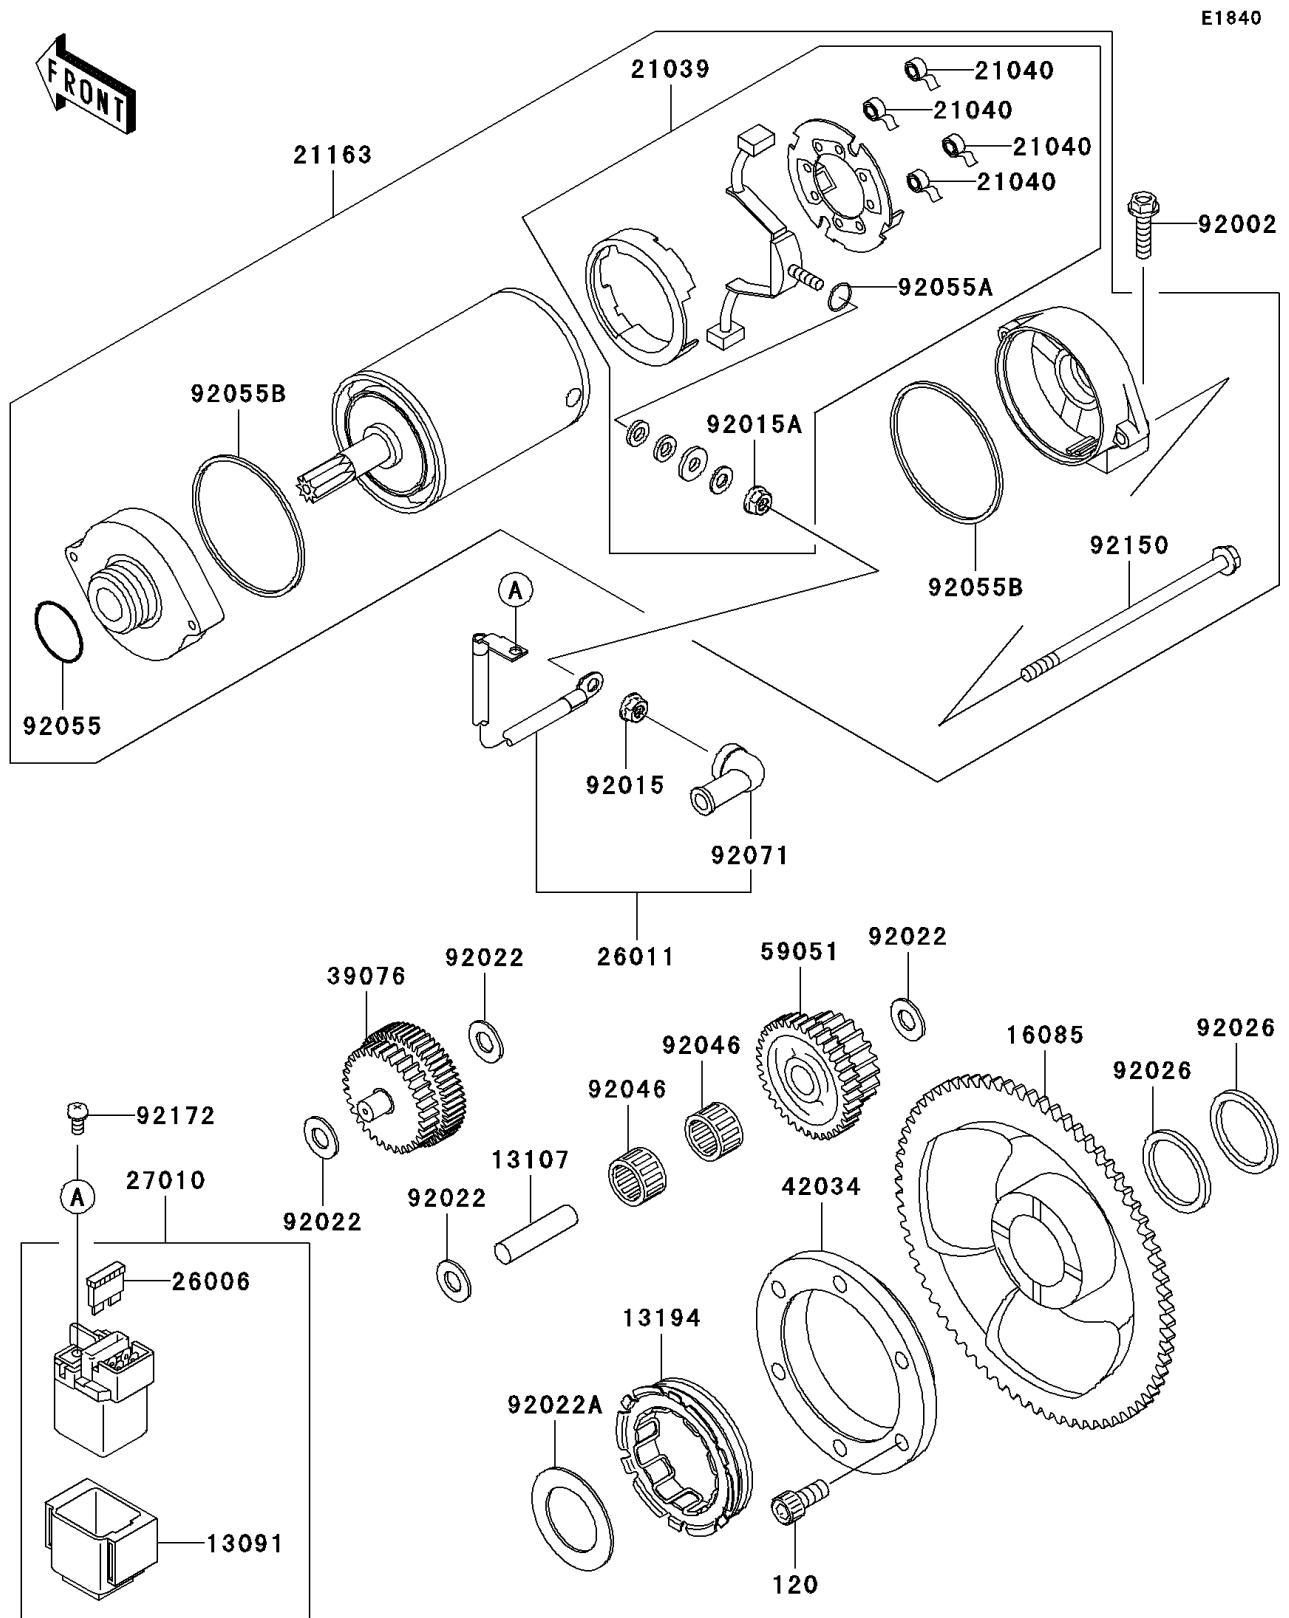

2009 KLR™ 650

PARTS DIAGRAM

Starter Motor

2009 KLR™ 650

PARTS LIST

Starter Motor

Kawasaki

Let the Good Times Roll®

ITEM NAME

PART NUMBER

QUANTITY
