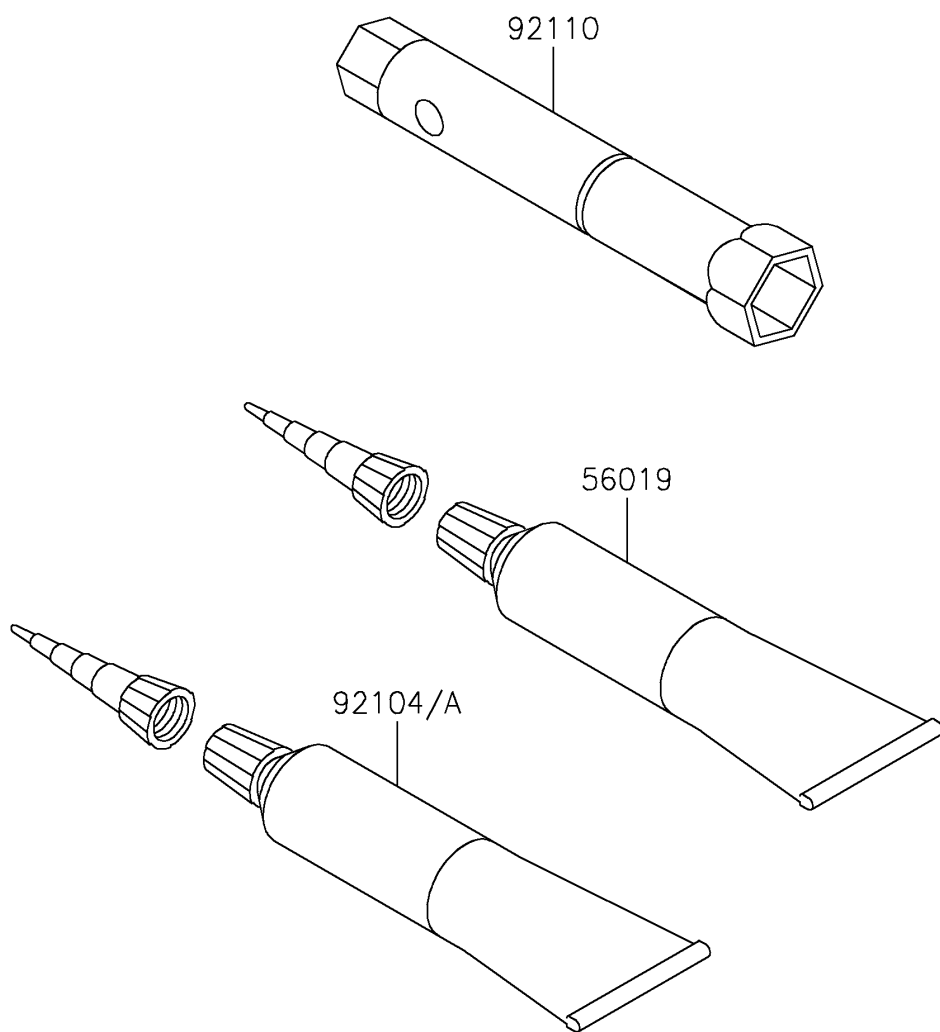

2021 KLX[®]110R L

PARTS DIAGRAM

Owner's Tools

F2810

2021 KLX[®]110R L

PARTS LIST

Owner's Tools

Kawasaki

Let the Good Times Roll[®]

ITEM NAME

PART NUMBER

QUANTITY
