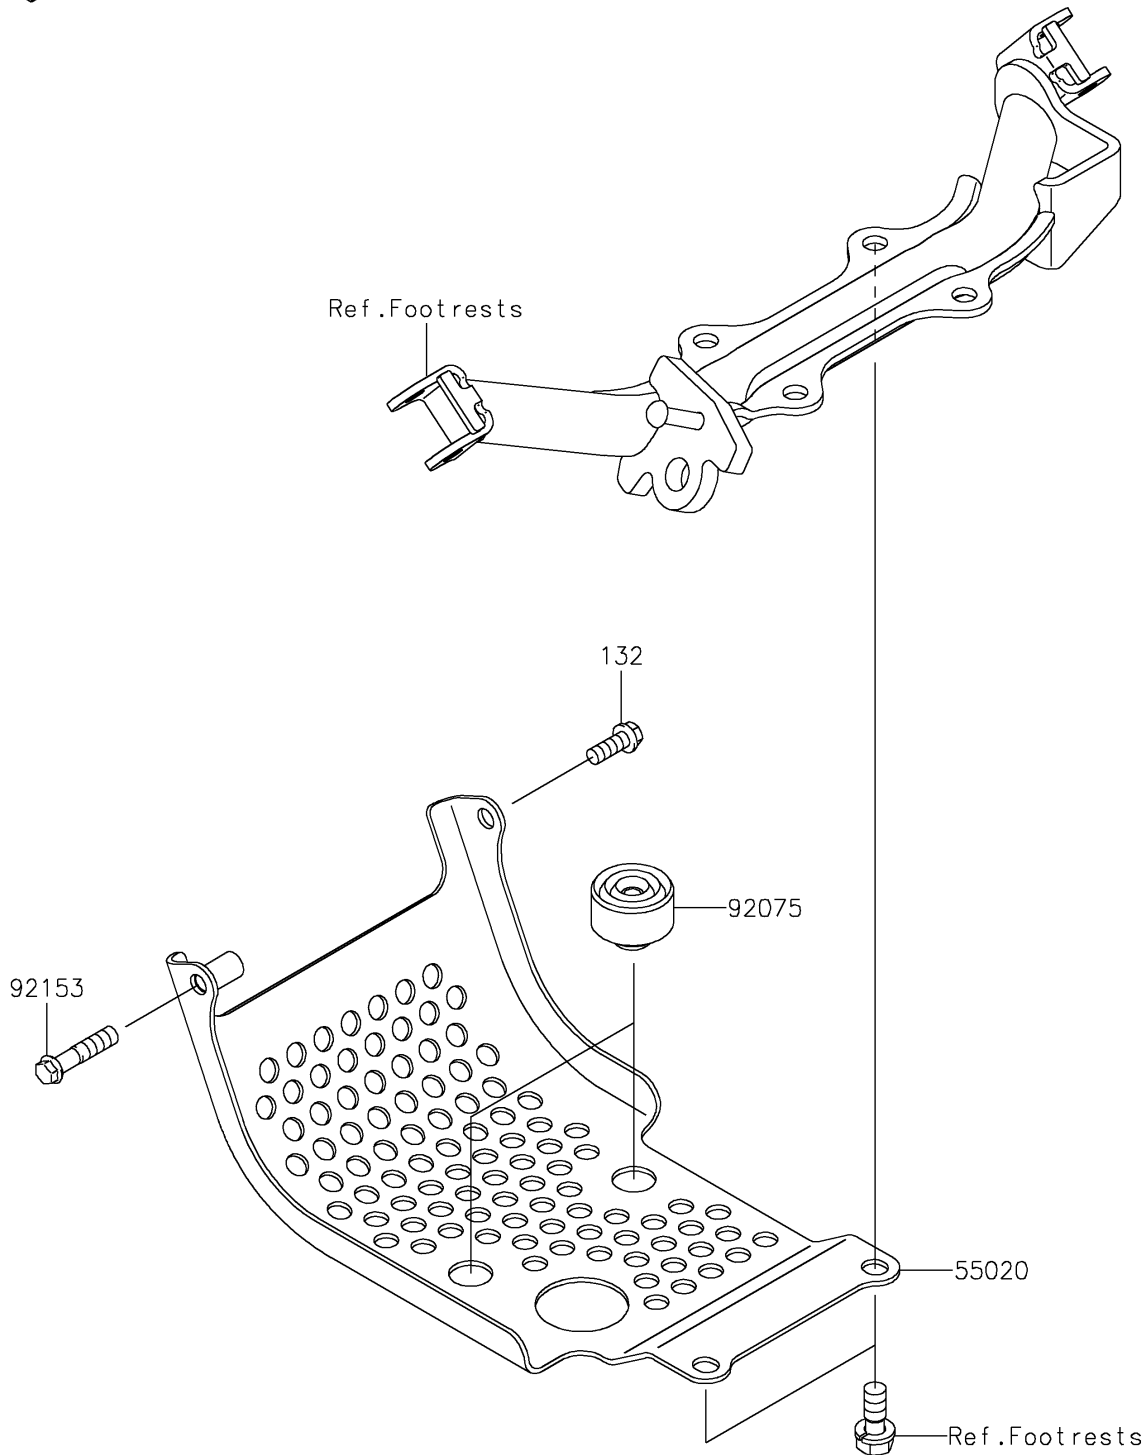

2021 KLX[®]110R L

PARTS DIAGRAM

Guard(s)

F2680

2021 KLX[®]110R L

PARTS LIST

Guard(s)

Kawasaki

Let the Good Times Roll[®]

ITEM NAME

PART NUMBER

QUANTITY
