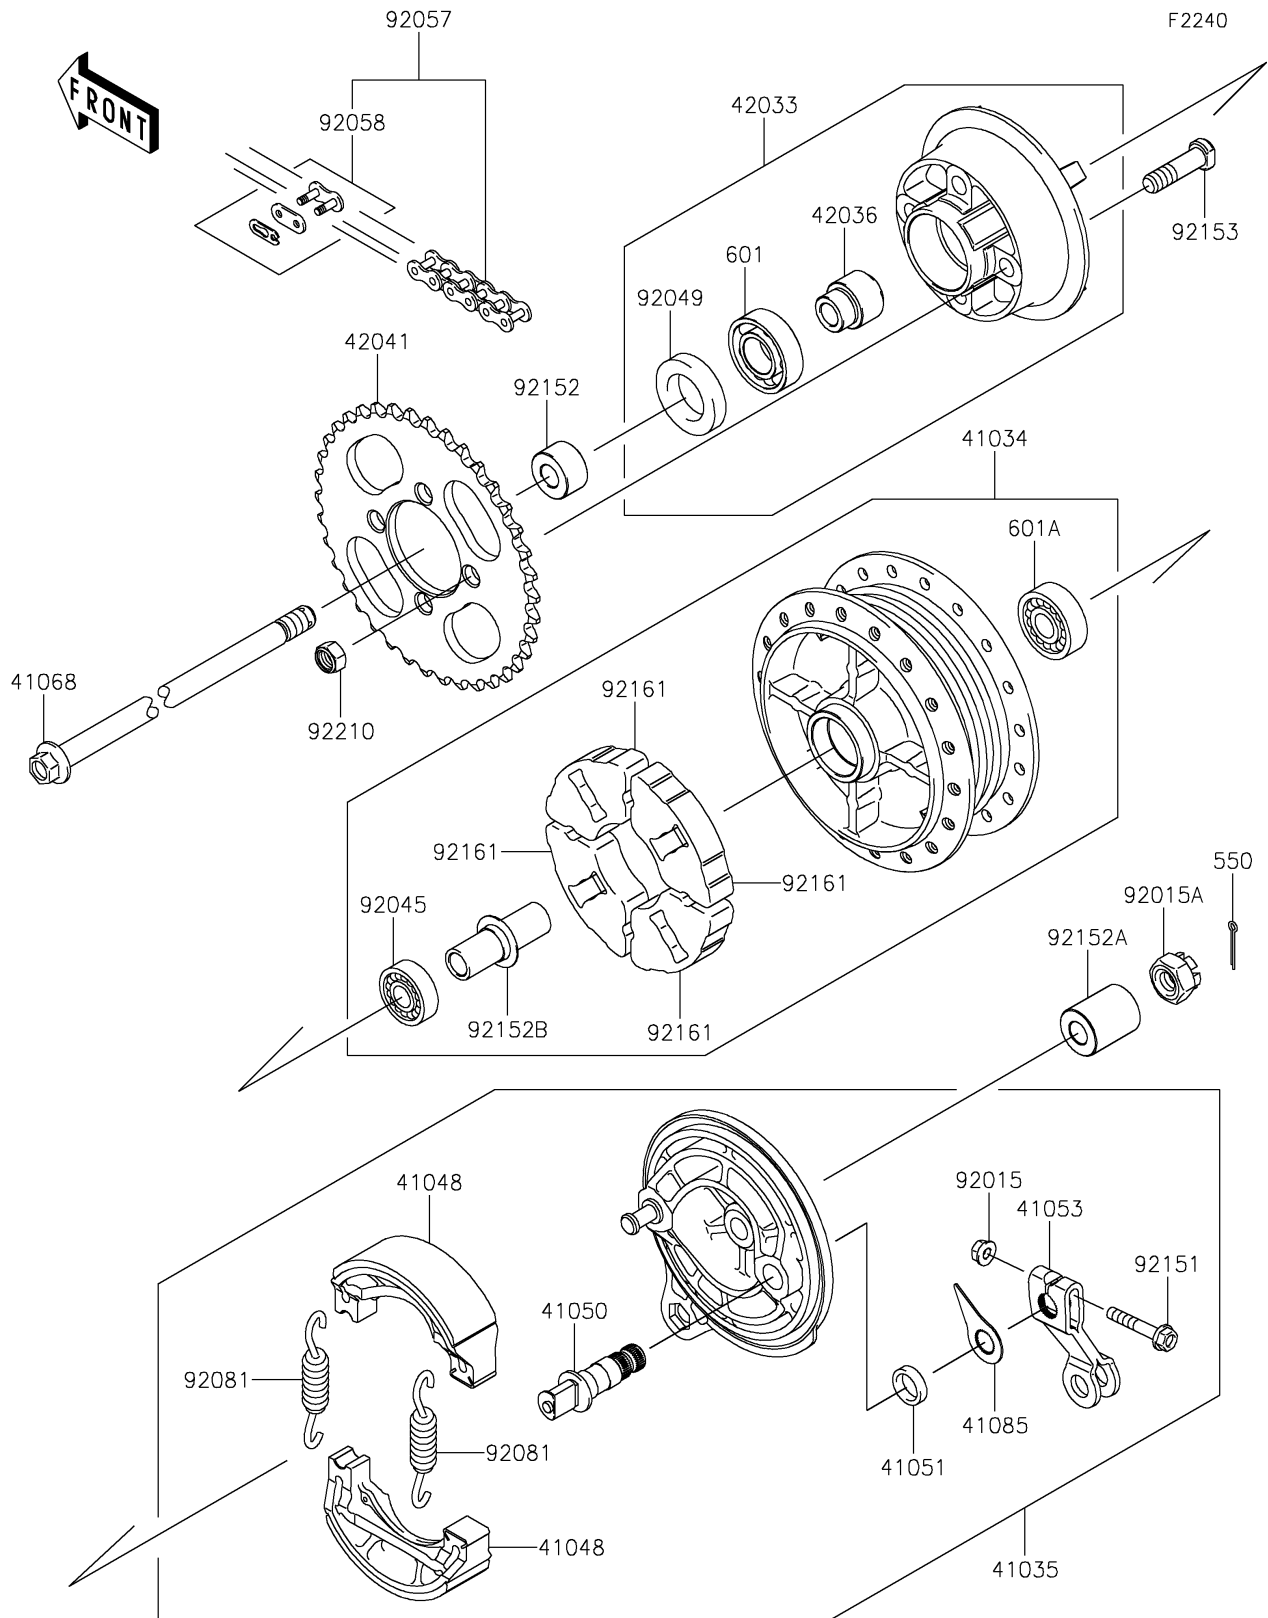

2022 KLX110L

PARTS DIAGRAM

Rear Hub

2022 KLX110L

PARTS LIST

Rear Hub

ITEM NAME

PART NUMBER

QUANTITY
