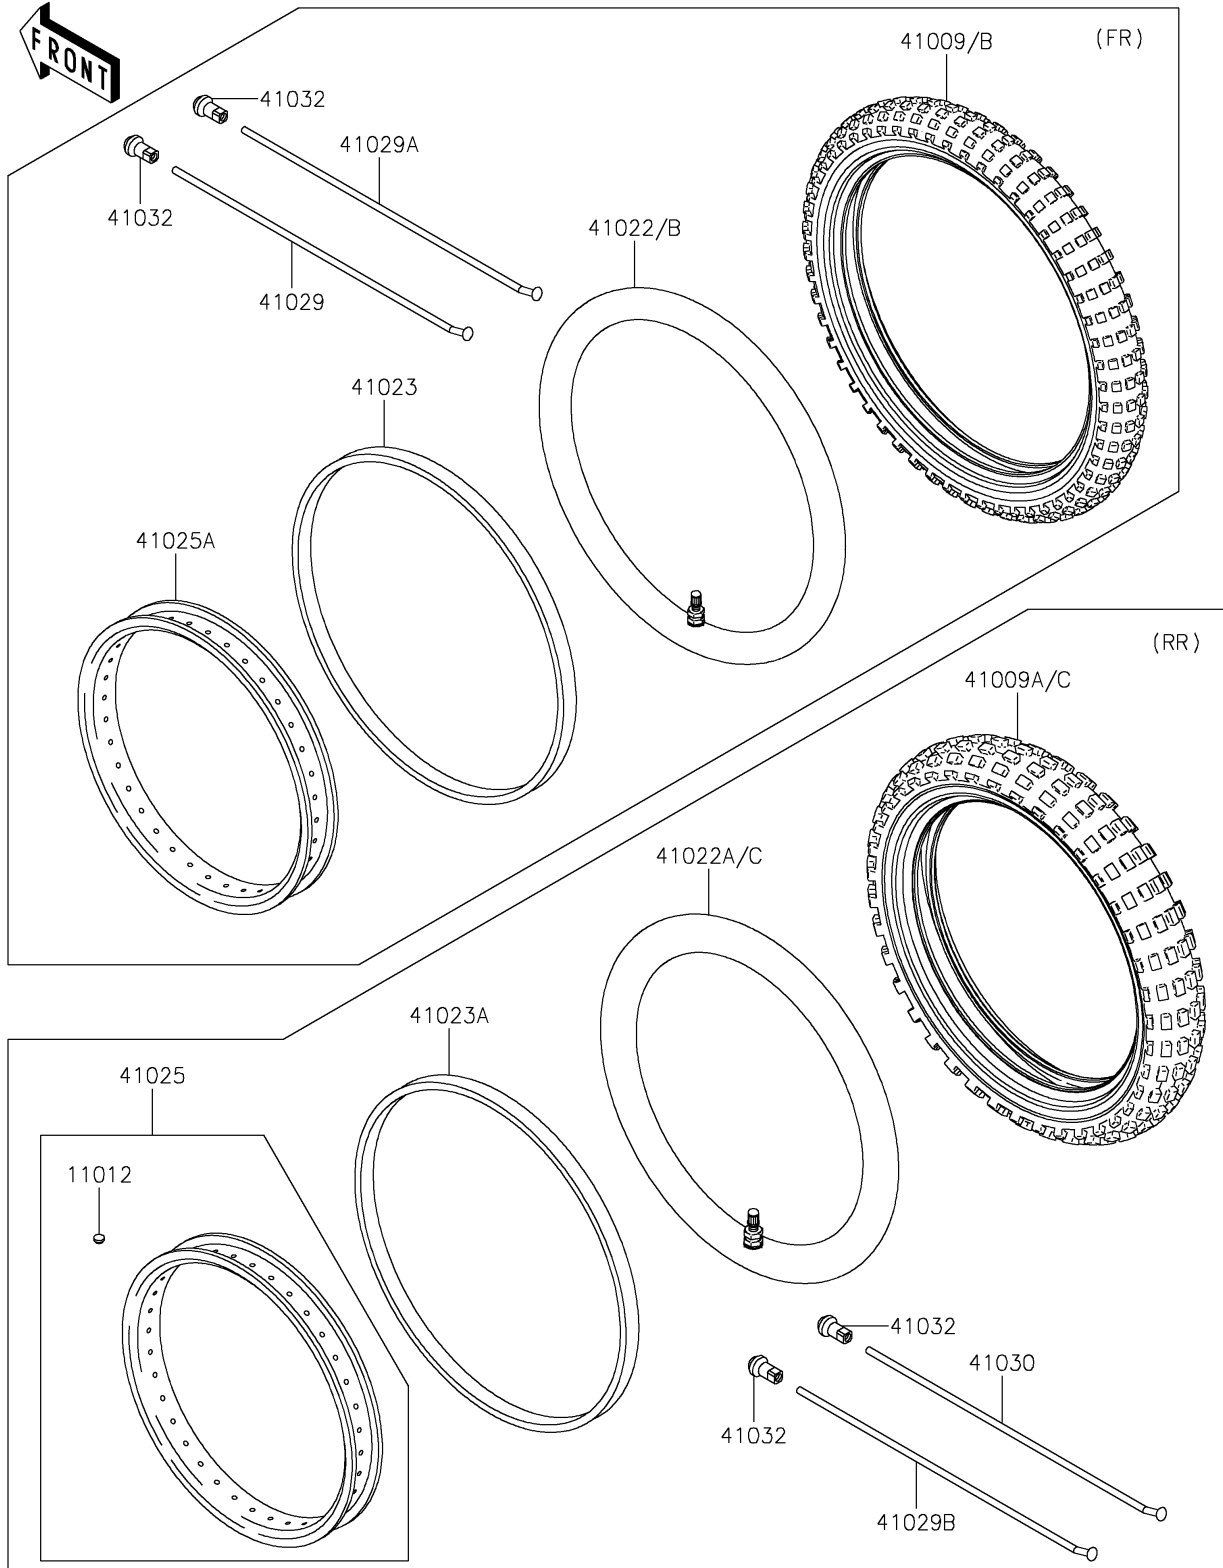

2022 KLX110L

PARTS DIAGRAM

Wheels/Tires

F2210

2022 KLX110L

PARTS LIST

Wheels/Tires

Kawasaki

Let the Good Times Roll®

ITEM NAME

PART NUMBER

QUANTITY
