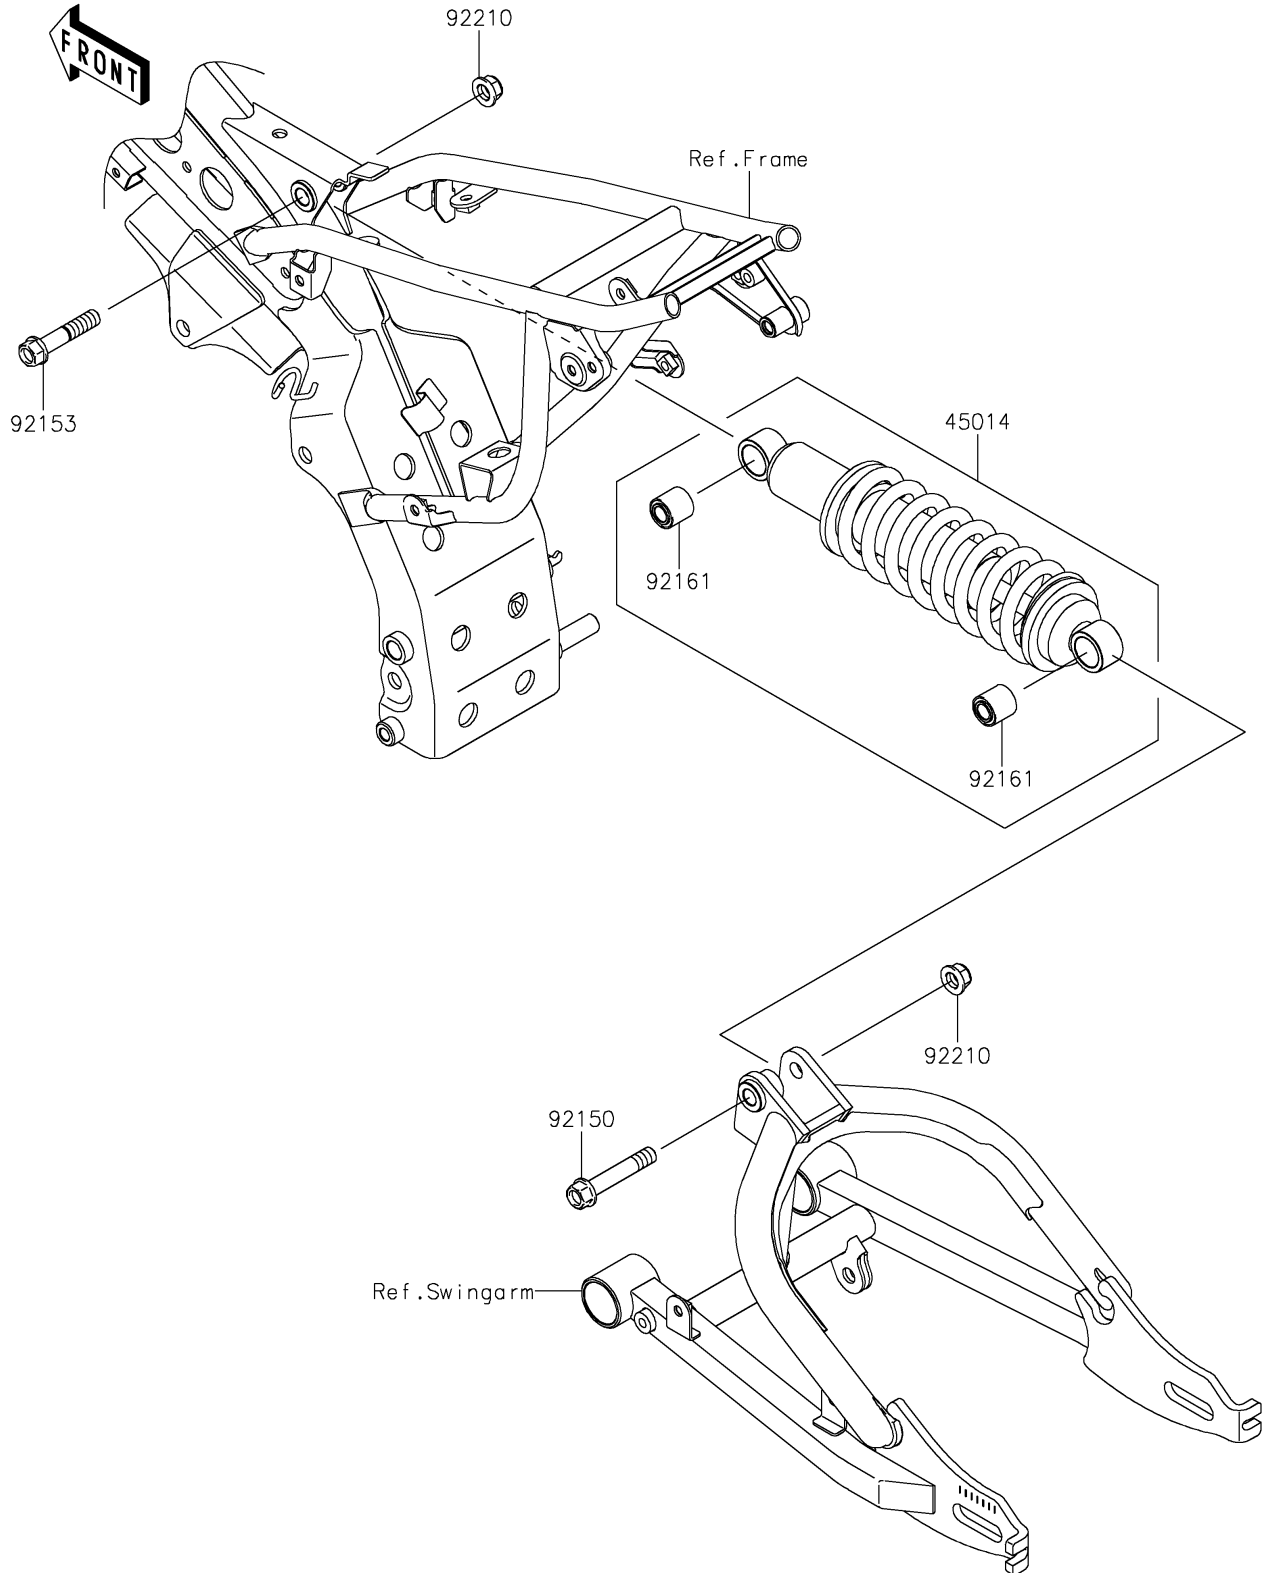

2022 KLX110L

PARTS DIAGRAM

Suspension/Shock Absorber

F2151

2022 KLX110L

PARTS LIST

Suspension/Shock Absorber

ITEM NAME	PART NUMBER	QUANTITY
SHOCKABSORBER,BLACK (Ref # 45014)	45014-0676-10	1
BOLT,FLANGED,10X57 (Ref # 92150)	92150-1227	1
BOLT,FLANGED,10X50 (Ref # 92153)	92153-1139	1
DAMPER,SHOCKABSORBER (Ref # 92161)	92161-0100	2
NUT,LOCK,FLANGED,10MM (Ref # 92210)	92210-1080	2