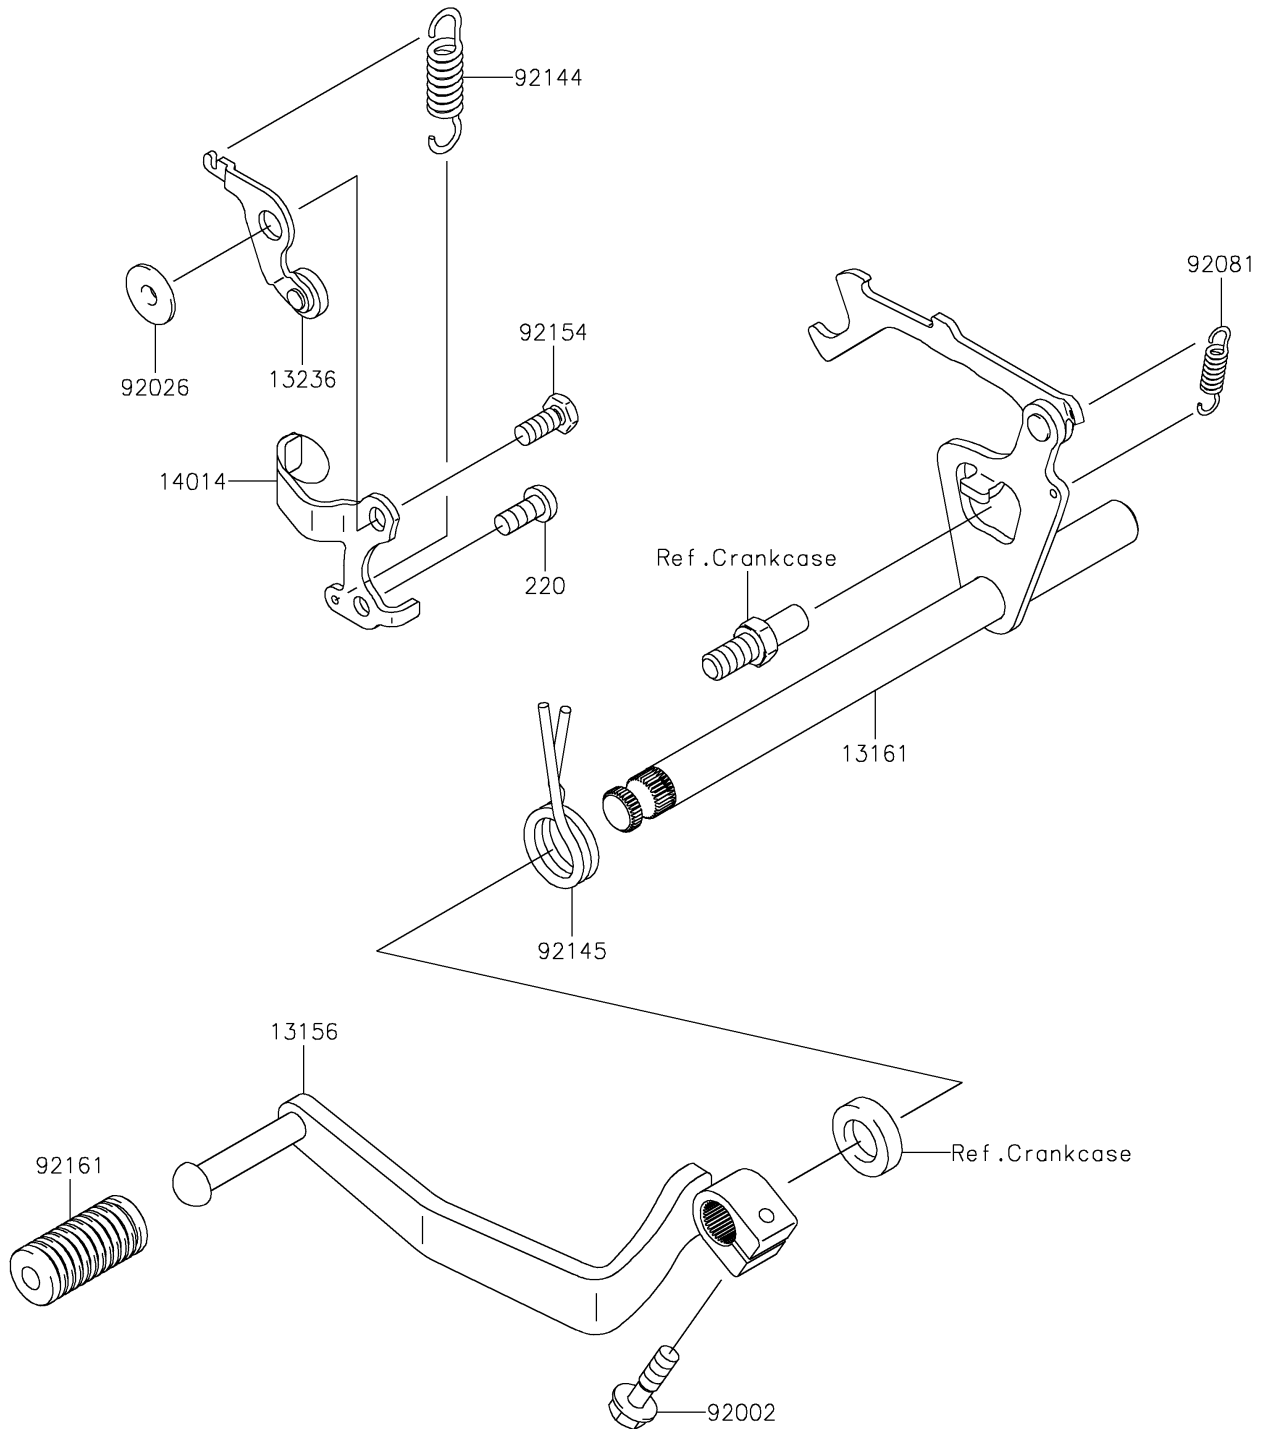

2021 KLX®110R L

PARTS DIAGRAM

Gear Change Mechanism

E1370