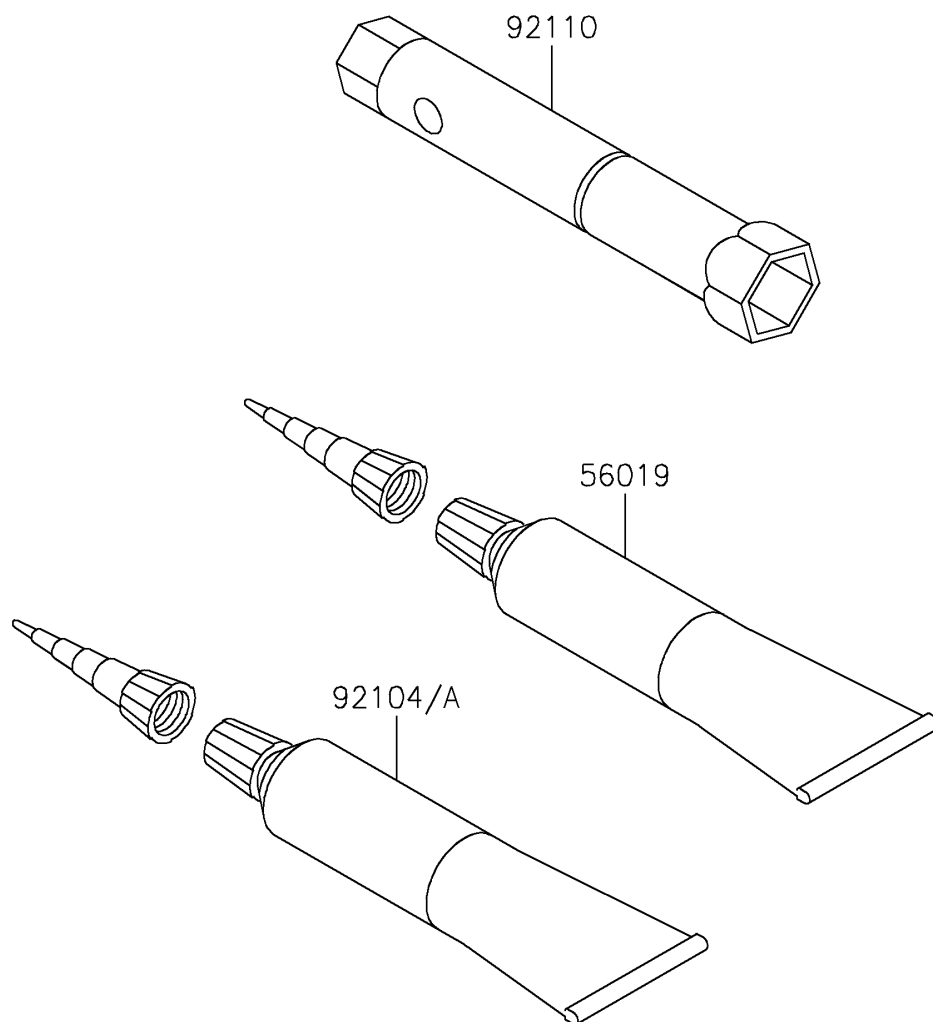

2022 KLX110

PARTS DIAGRAM

Owner's Tools

F2810

2022 KLX110

PARTS LIST

Owner's Tools

Kawasaki

Let the Good Times Roll®

ITEM NAME

PART NUMBER

QUANTITY
