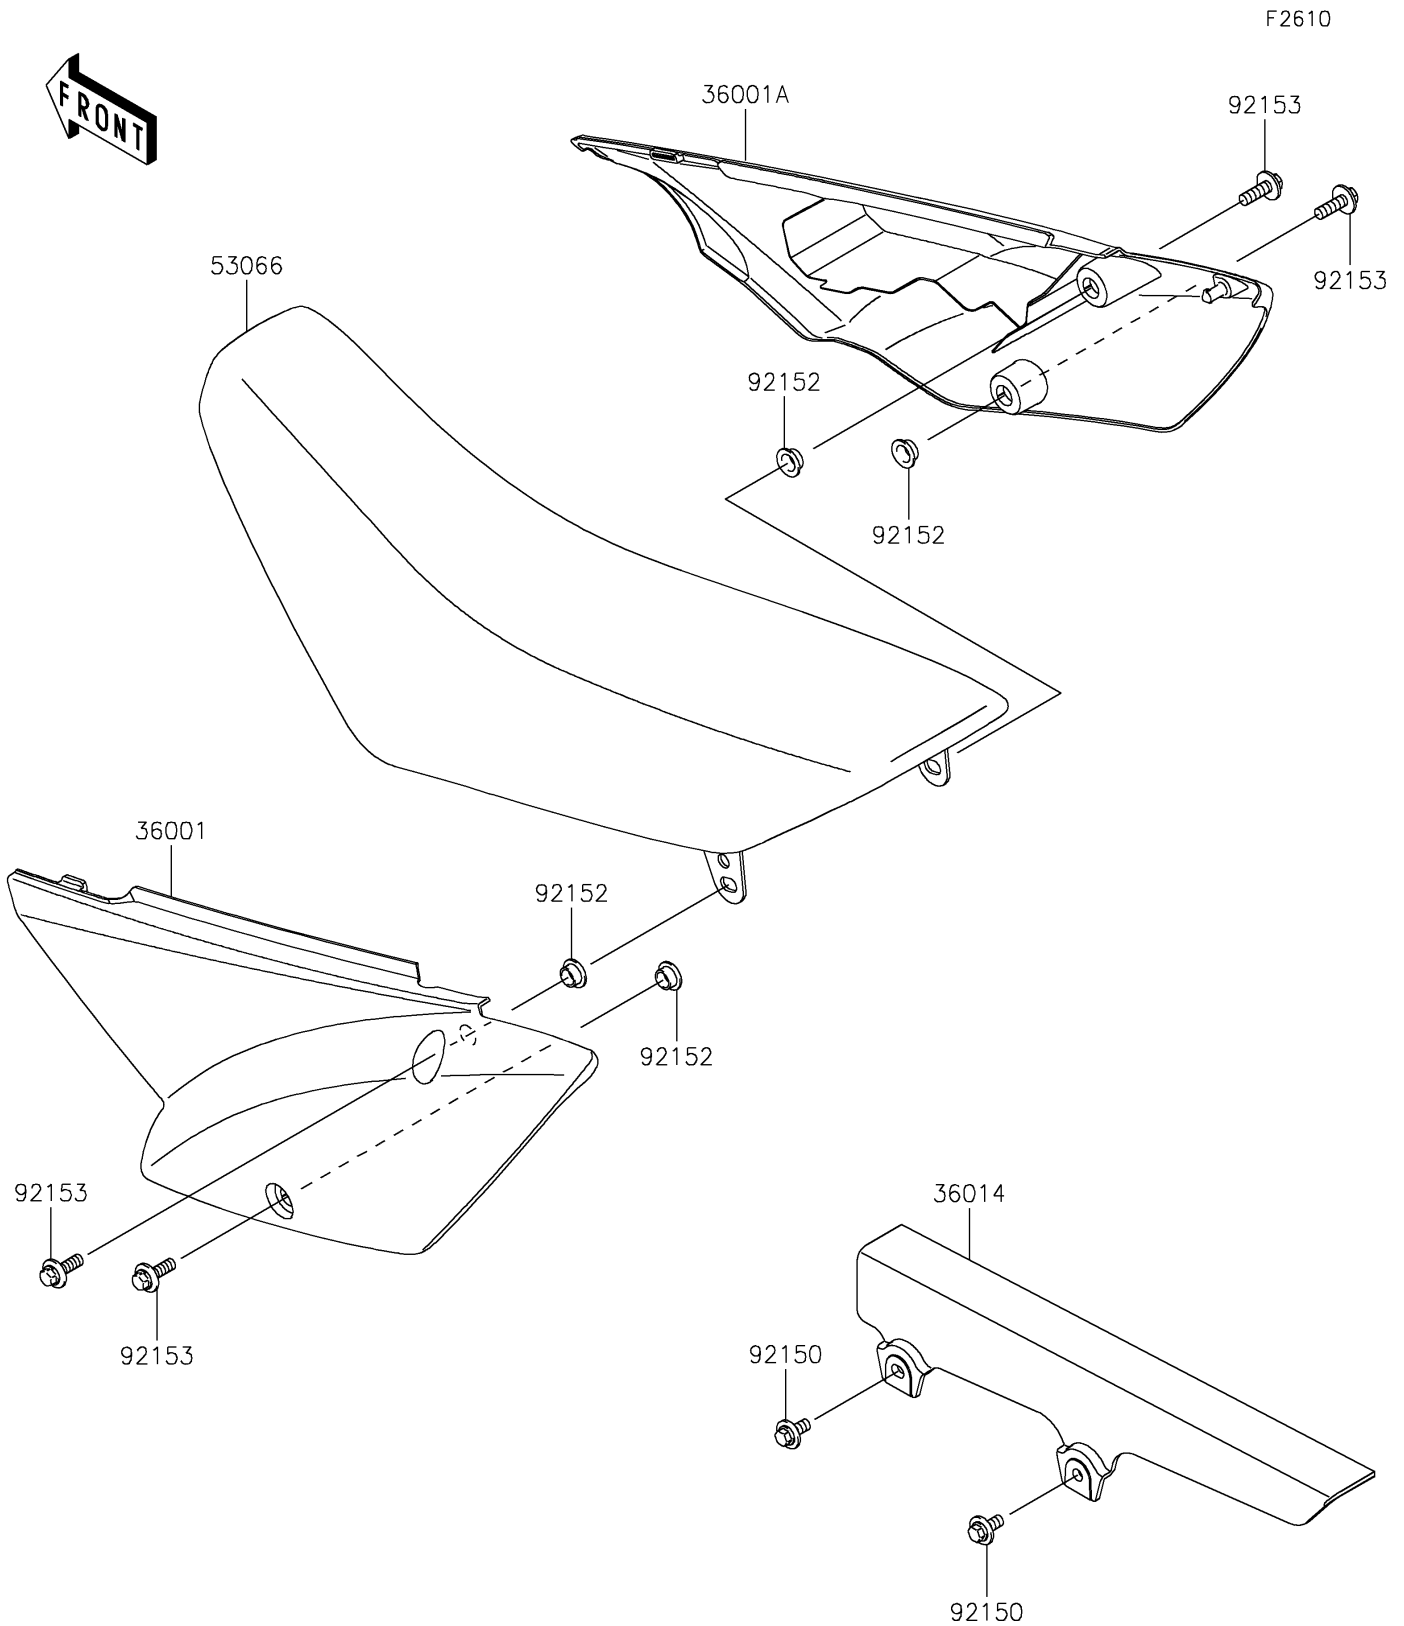

2022 KLX110

PARTS DIAGRAM

Side Covers/Chain Cover

2022 KLX110

PARTS LIST

Side Covers/Chain Cover

ITEM NAME	PART NUMBER	QUANTITY
COVER-SIDE,LH,B.WHITE (Ref # 36001)	36001-0204-266	1
COVER-SIDE,RH,B.WHITE (Ref # 36001A)	36001-0205-266	1
CASE-CHAIN (Ref # 36014)	36014-1258	1
SEAT-ASSY,GREEN/BLACK (Ref # 53066)	53066-0456-49F	1
BOLT,FLANGED,6X14 (Ref # 92150)	92150-1689	2
COLLAR (Ref # 92152)	92152-0789	4
BOLT,6X20 (Ref # 92153)	92153-0502	4