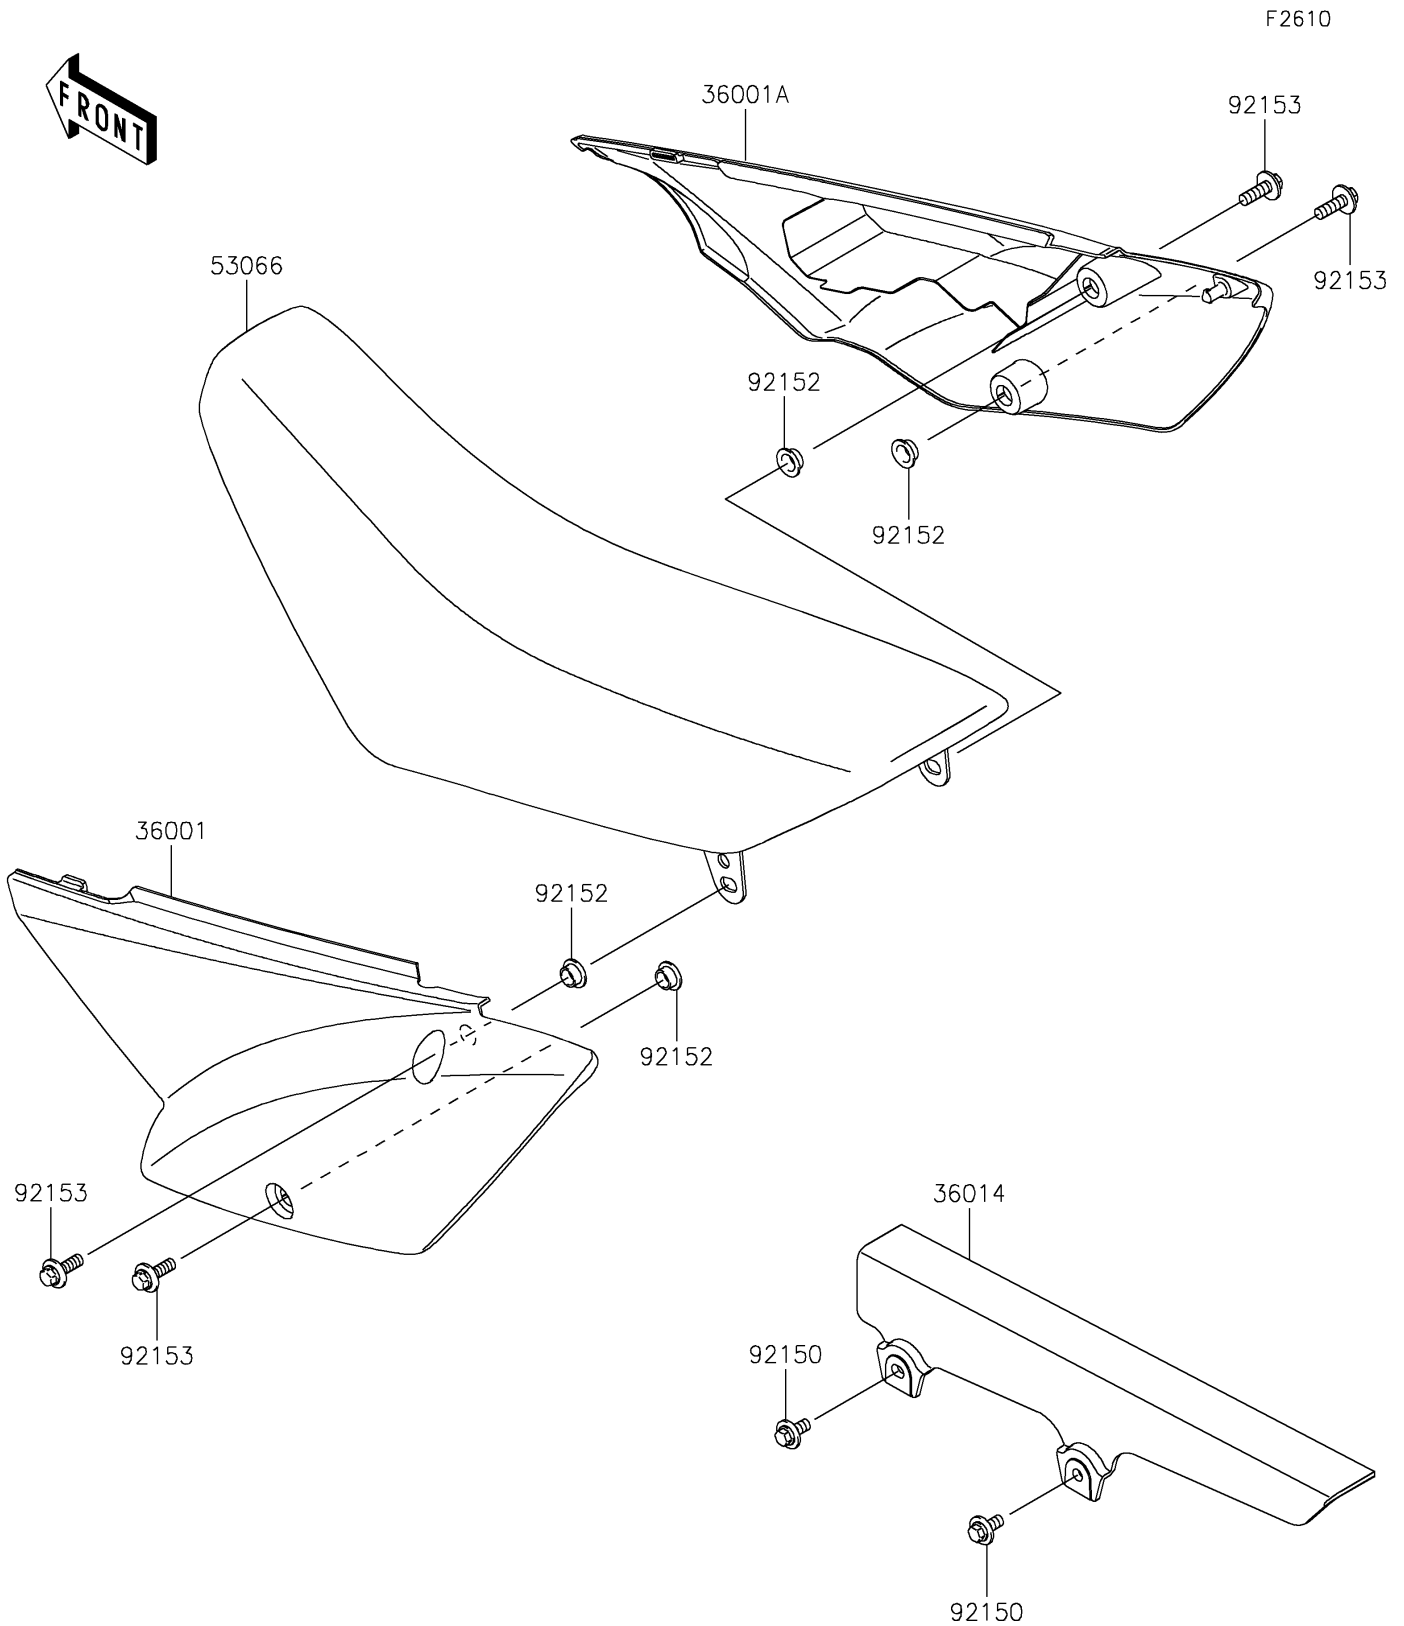

2021 KLX®110R

PARTS DIAGRAM

Side Covers/Chain Cover