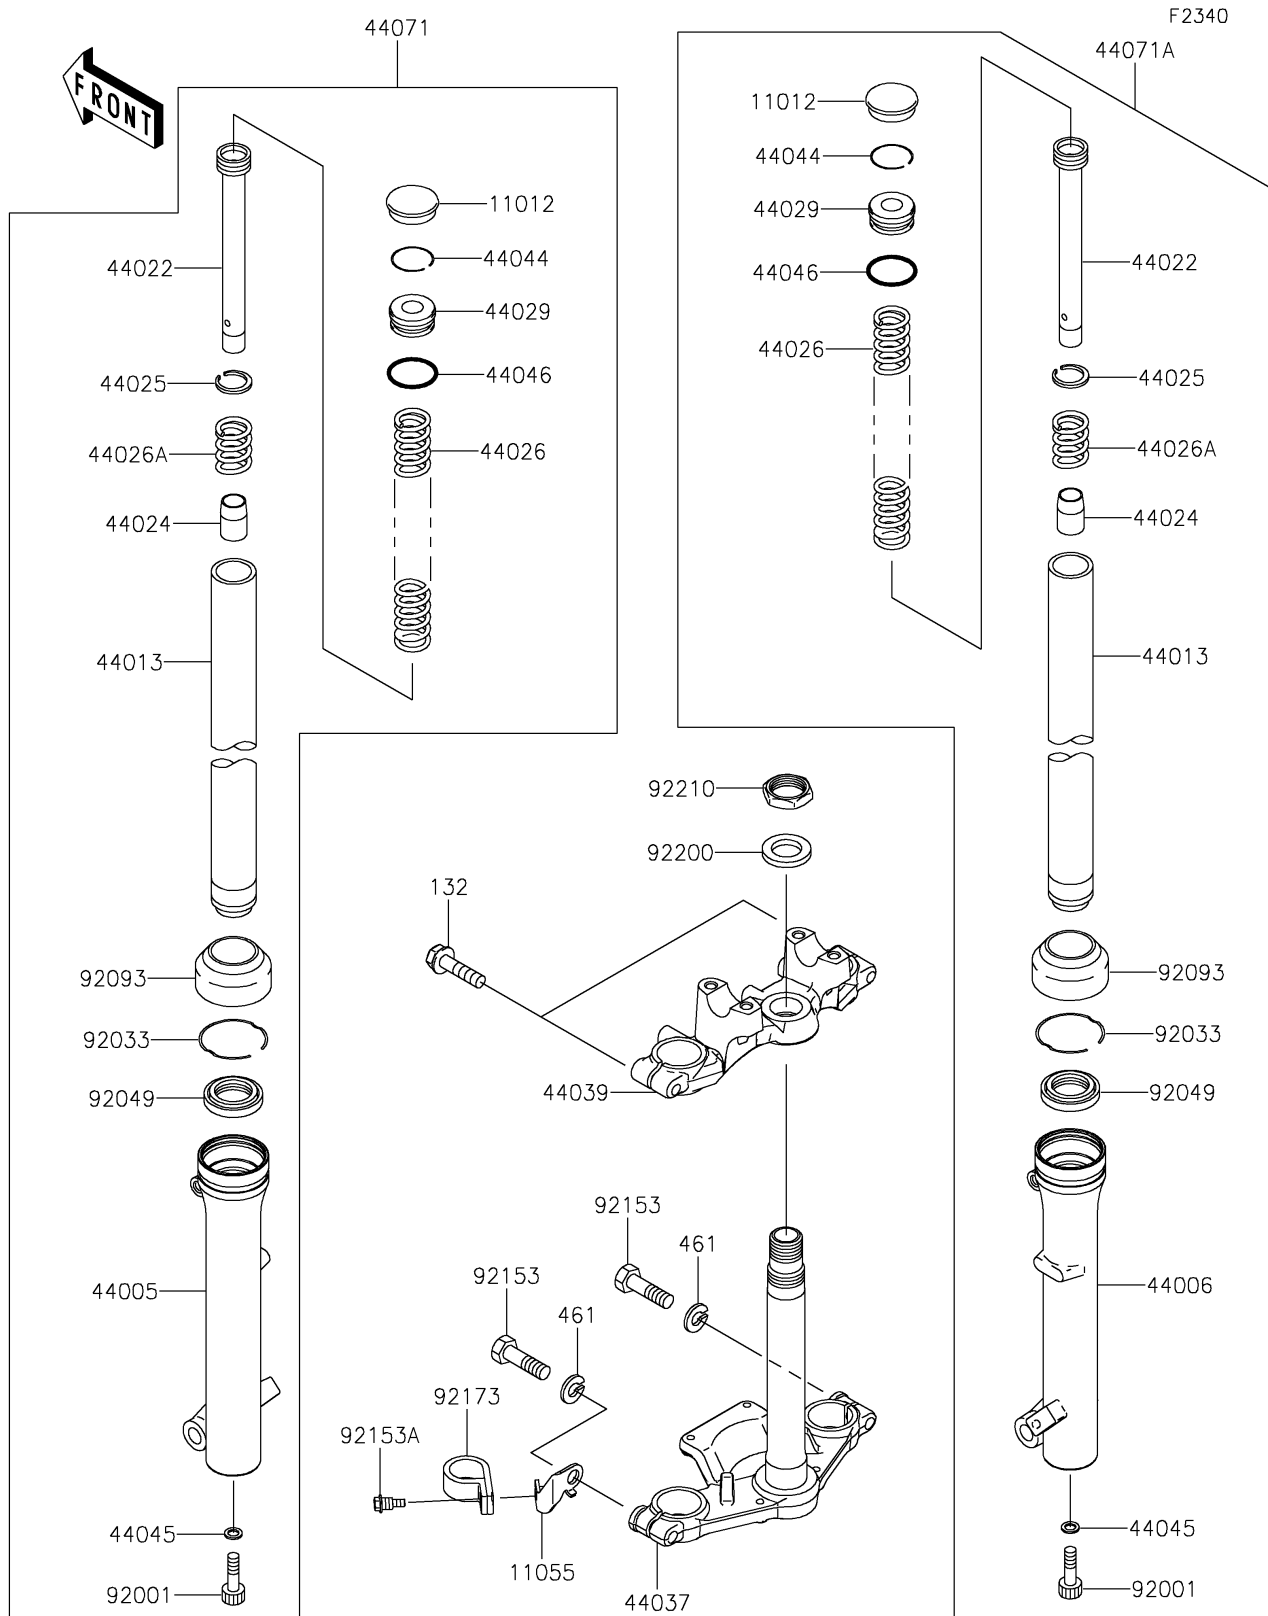

2022 KLX110

PARTS DIAGRAM

Front Fork