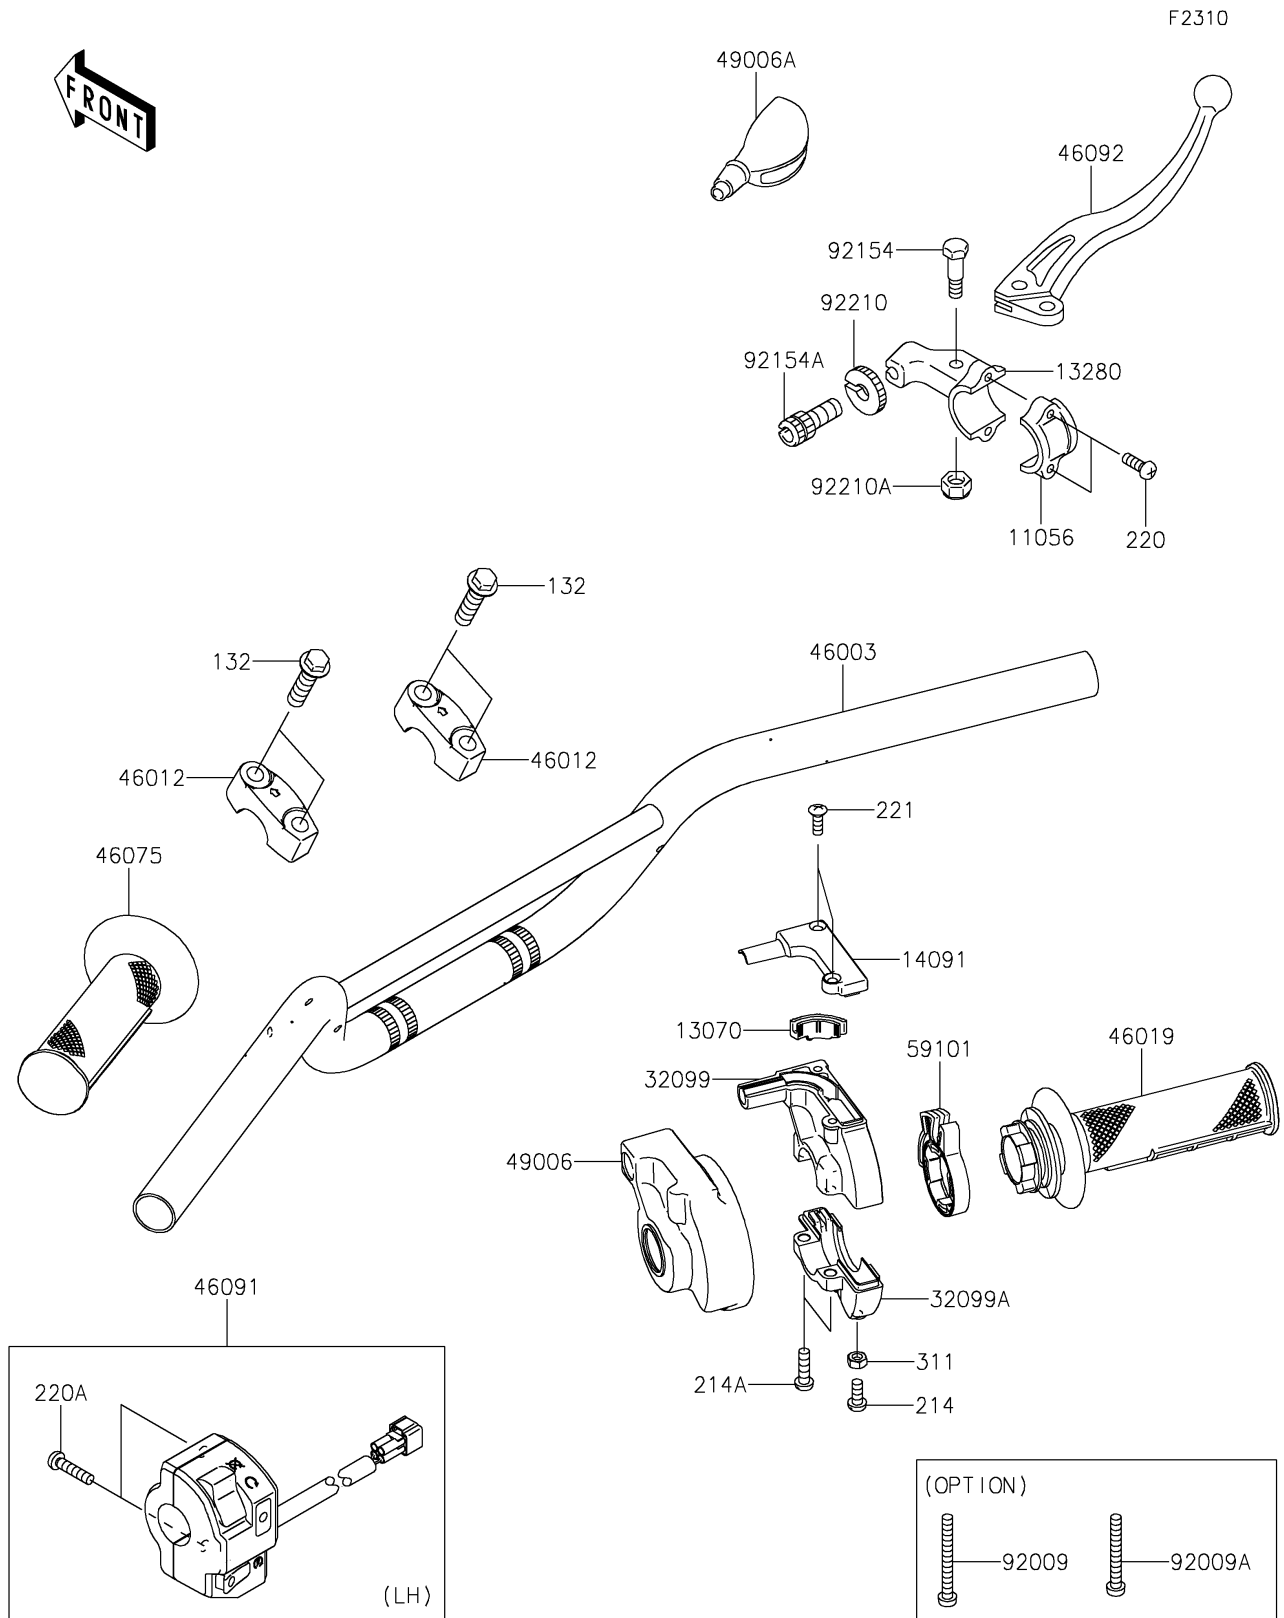

2022 KLX110

PARTS DIAGRAM

Handlebar

2022 KLX110

PARTS LIST

Handlebar

ITEM NAME	PART NUMBER	QUANTITY
BRACKET,LEVER HOLDER (Ref # 11056)	11056-0150	1
GUIDE,THROTTLE (Ref # 13070)	13070-0083	1
HOLDER,BRAKE LEVER (Ref # 13280)	13280-0362	1
COVER,THROTTLE CASE,UPP (Ref # 14091)	14091-0873	1
CASE,THROTTLE,UPP (Ref # 32099)	32099-0037	1
CASE,THROTTLE,LWR (Ref # 32099A)	32099-0045	1
HANDLE,P.SILVER (Ref # 46003)	46003-0175-458	1
HOLDER-HANDLE,UPP,P.SILVER (Ref # 46012)	46012-0101-458	2
GRIP-ASSY,THROTTLE (Ref # 46019)	46019-0023	1
GRIP,LH (Ref # 46075)	46075-0072	1
HOUSING-ASSY-CONTROL,LH (Ref # 46091)	46091-0226	1
LEVER-GRIP,BRAKE (Ref # 46092)	46092-0037	1
BOOT,THROTTLE CASE (Ref # 49006)	49006-0075	1
BOOT,LEVER HOLDER (Ref # 49006A)	49006-1017	1
REEL,THROTTLE (Ref # 59101)	59101-0005	1
SCREW,5X47 (Ref # 92009)	92009-1989	1
SCREW,5X42 (Ref # 92009A)	92009-1998	1
BOLT,LEVER SET (Ref # 92154)	92154-0329	1
BOLT,CABLE ADJUSTER (Ref # 92154A)	92154-0330	1
NUT (Ref # 92210)	92210-0593	1
NUT,LOCK,6MM (Ref # 92210A)	92210-0594	1
BOLT-FLANGED-SMALL,8X30 (Ref # 132)	132BA0830	4
SCREW-PAN+-,5X12 (Ref # 214)	214AB0512	1
SCREW-PAN+-,5X18 (Ref # 214A)	214AB0518	2
SCREW-PAN-CROS,5X14 (Ref # 220)	220AA0514	2
SCREW-PAN-CROS,5X22 (Ref # 220A)	220AB0522	2
SCREW-CSK-CROS,4X12 (Ref # 221)	221AB0412	2
NUT-HEX,5MM (Ref # 311)	311AB0500	1