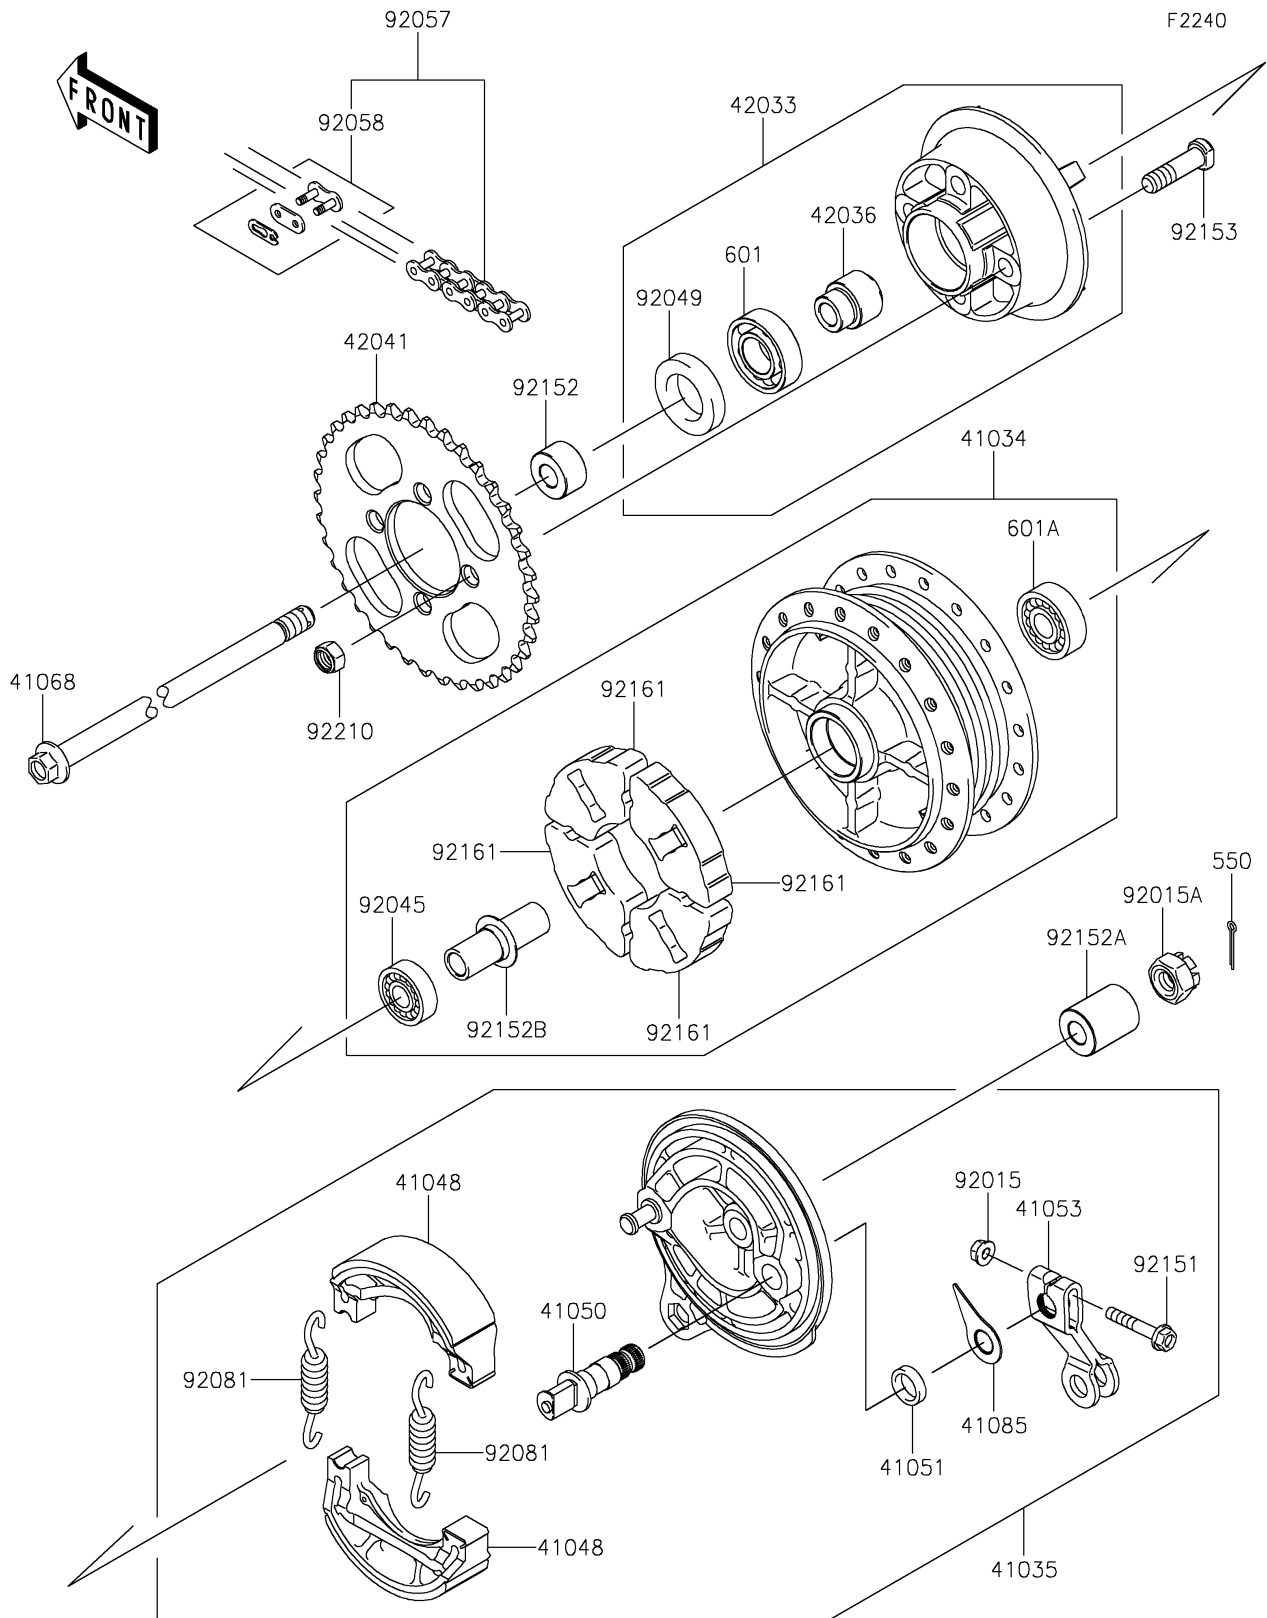

2022 KLX110

PARTS DIAGRAM

Rear Hub

2022 KLX110

PARTS LIST

Rear Hub

ITEM NAME	PART NUMBER	QUANTITY
DRUM-ASSY,REAR BRAKE (Ref # 41034)	41034-0010	1
PANEL-ASSY-BRAKE,RR (Ref # 41035)	41035-0084	1
SHOE-BRAKE (Ref # 41048)	41048-1141	2
CAM-BRAKE (Ref # 41050)	41050-1082	1
SEAL,BRAKE CAM (Ref # 41051)	41051-001	1
LEVER-BRAKE CAM (Ref # 41053)	41053-0021	1
AXLE,RR (Ref # 41068)	41068-0016	1
INDICATOR (Ref # 41085)	41085-1085	1
COUPLING-ASSY,RR HUB (Ref # 42033)	42033-1223	1
SLEEVE,RR HUB COUPLING,L=29 (Ref # 42036)	42036-1292	1
SPROCKET-HUB,38T (Ref # 42041)	42041-0082	1
NUT,FLANGED,6MM (Ref # 92015)	92015-1367	1
NUT,CASTLE,12MM (Ref # 92015A)	92015-1870	1
BEARING-BALL,6201ZC3/5C (Ref # 92045)	92045-1308	1
SEAL-OIL,SC26X42X8 (Ref # 92049)	92049-1490	1
CHAIN,DRIVE,DID420DXX90L (Ref # 92057)	92057-0183	1
JOINT-CHAIN,DRIVE (Ref # 92058)	92058-0006	1
SPRING,BRAKE SHOE (Ref # 92081)	92081-1766	2
BOLT,FLANGED,6X34 (Ref # 92151)	92151-1209	1
COLLAR,RR AXLE,LH,L=14.8 (Ref # 92152)	92152-1405	1
COLLAR,RR AXLE,RH,L=32 (Ref # 92152A)	92152-1406	1
COLLAR,REAR BRAKE DRUM,L=58 (Ref # 92152B)	92152-1409	1
BOLT,10X36 (Ref # 92153)	92153-1120	4
DAMPER,RR HUB SHOCK (Ref # 92161)	92161-0084	4
NUT,LOCK,10MM (Ref # 92210)	92210-1351	4
PIN-COTTER,2.5X30 (Ref # 550)	550S2530	1
BEARING-BALL,#6004UG (Ref # 601)	601B6004UG	1
BEARING-BALL,#6301UG (Ref # 601A)	601B6301UG	1