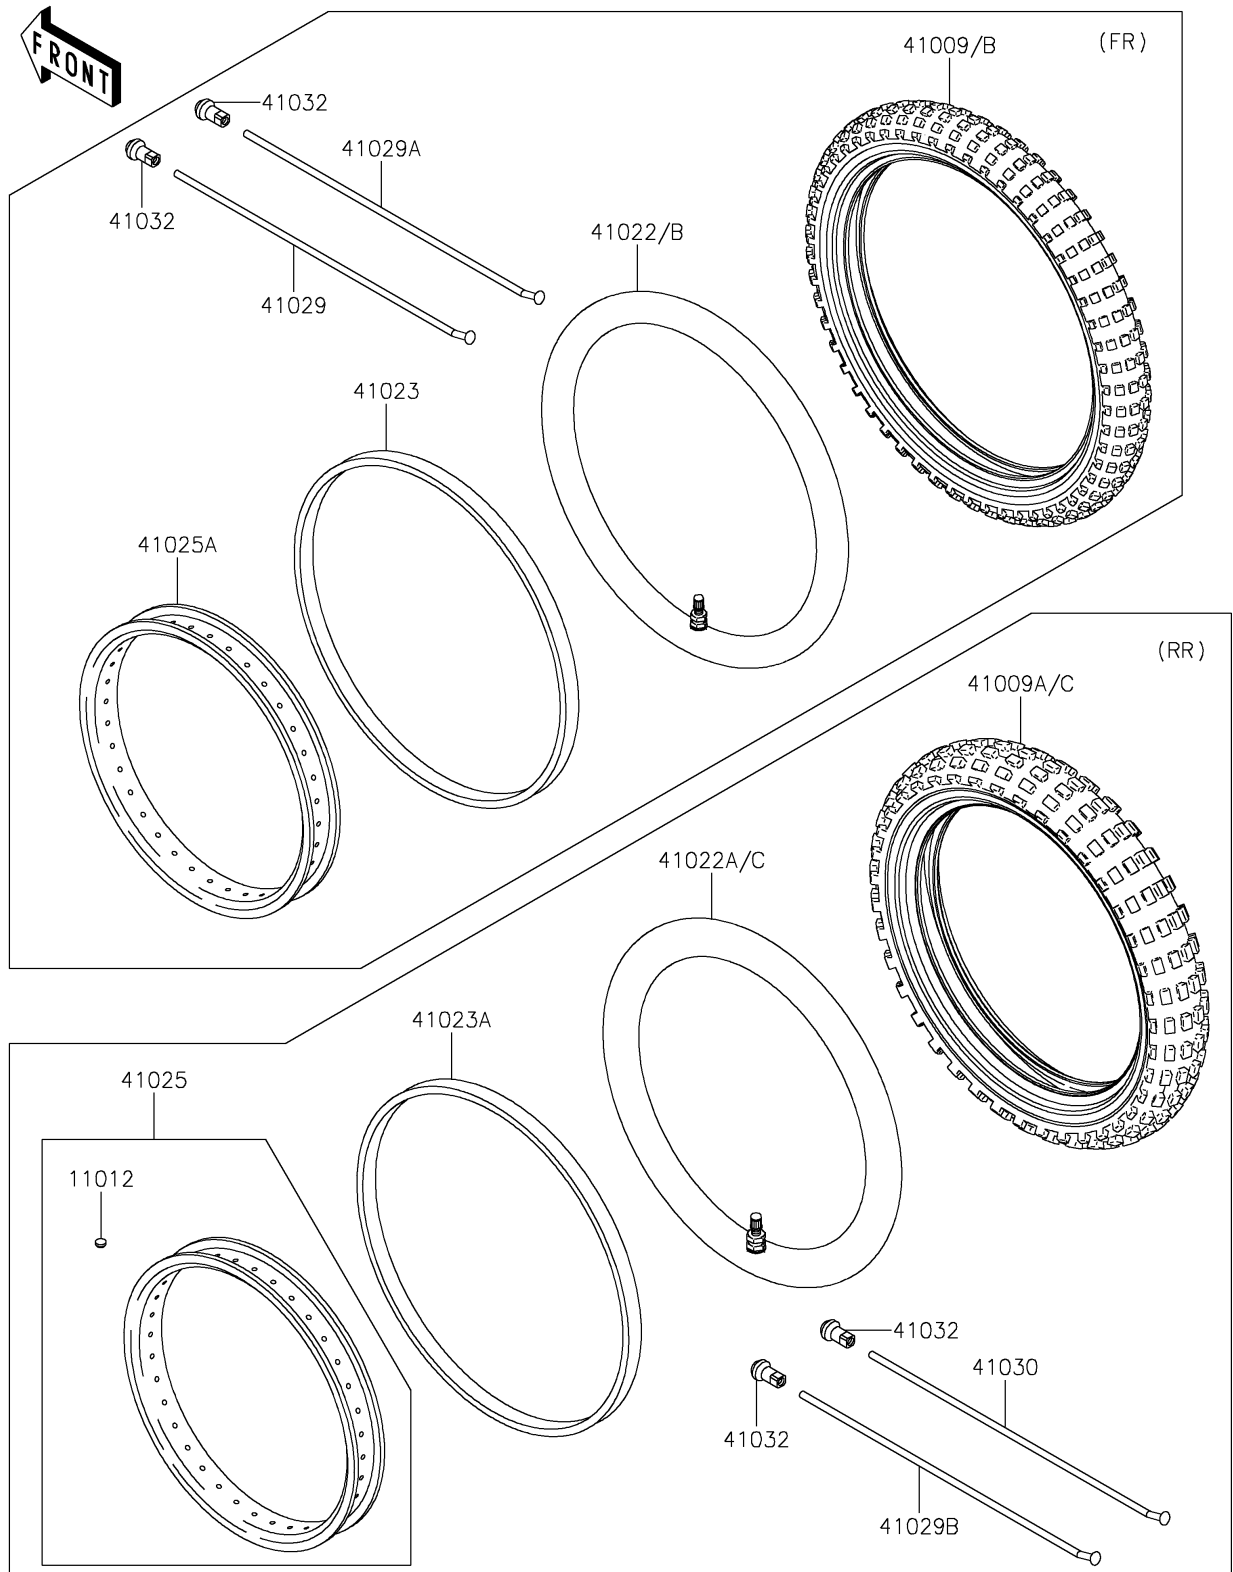

2021 KLX[®]110R

PARTS DIAGRAM

Wheels/Tires

F2210

2021 KLX[®]110R

PARTS LIST

Wheels/Tires

Kawasaki

Let the Good Times Roll[®]

ITEM NAME

PART NUMBER

QUANTITY
