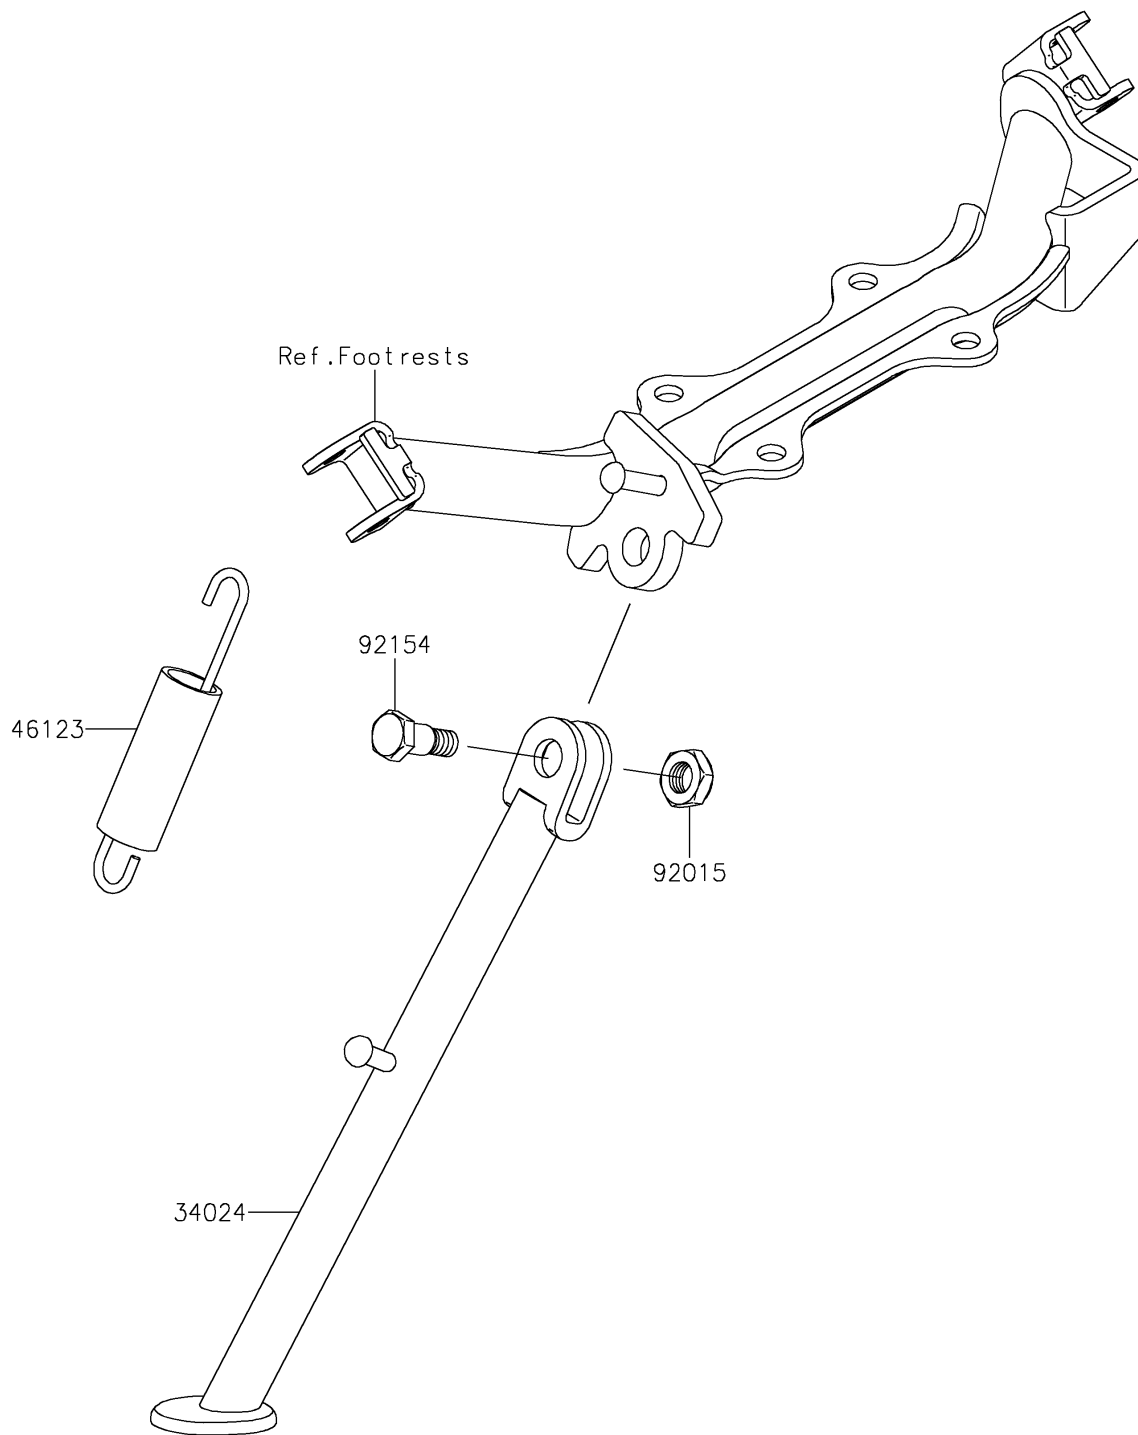

2022 KLX110

PARTS DIAGRAM

Stand(s)

Kawasaki

Let the Good Times Roll®

F2190

2022 KLX110

PARTS LIST

Stand(s)

ITEM NAME

PART NUMBER

QUANTITY
