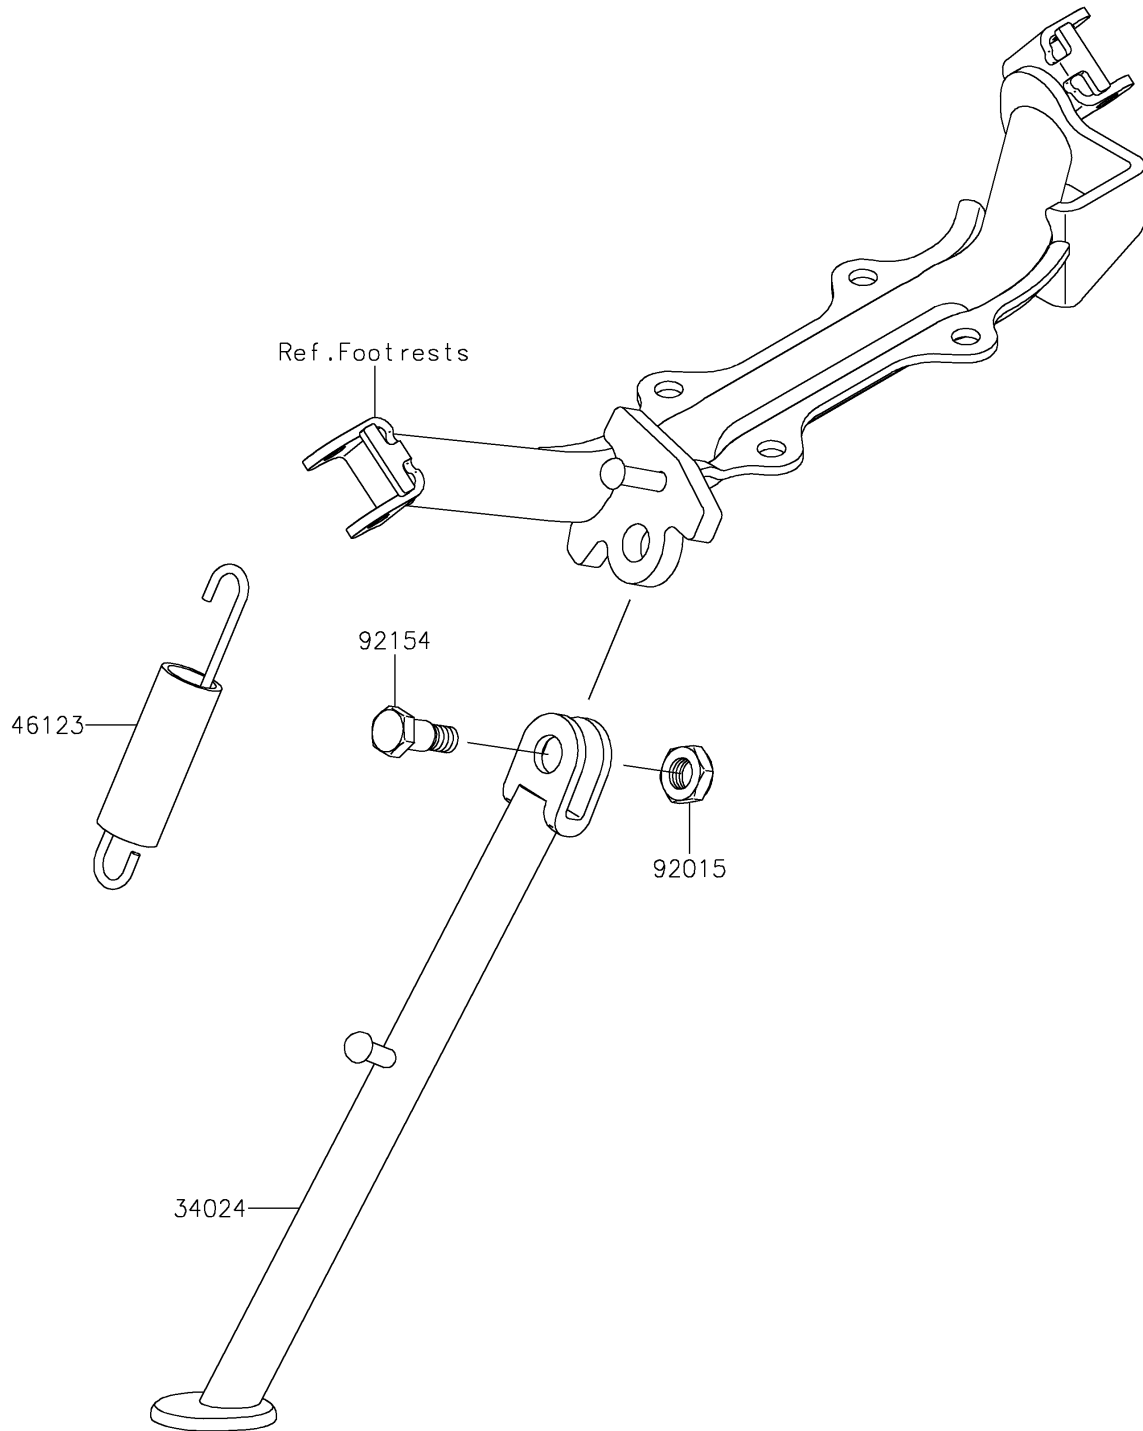

2021 KLX[®]110R

PARTS DIAGRAM

Stand(s)

F2190

2021 KLX[®]110R

PARTS LIST

Stand(s)

ITEM NAME

PART NUMBER

QUANTITY
