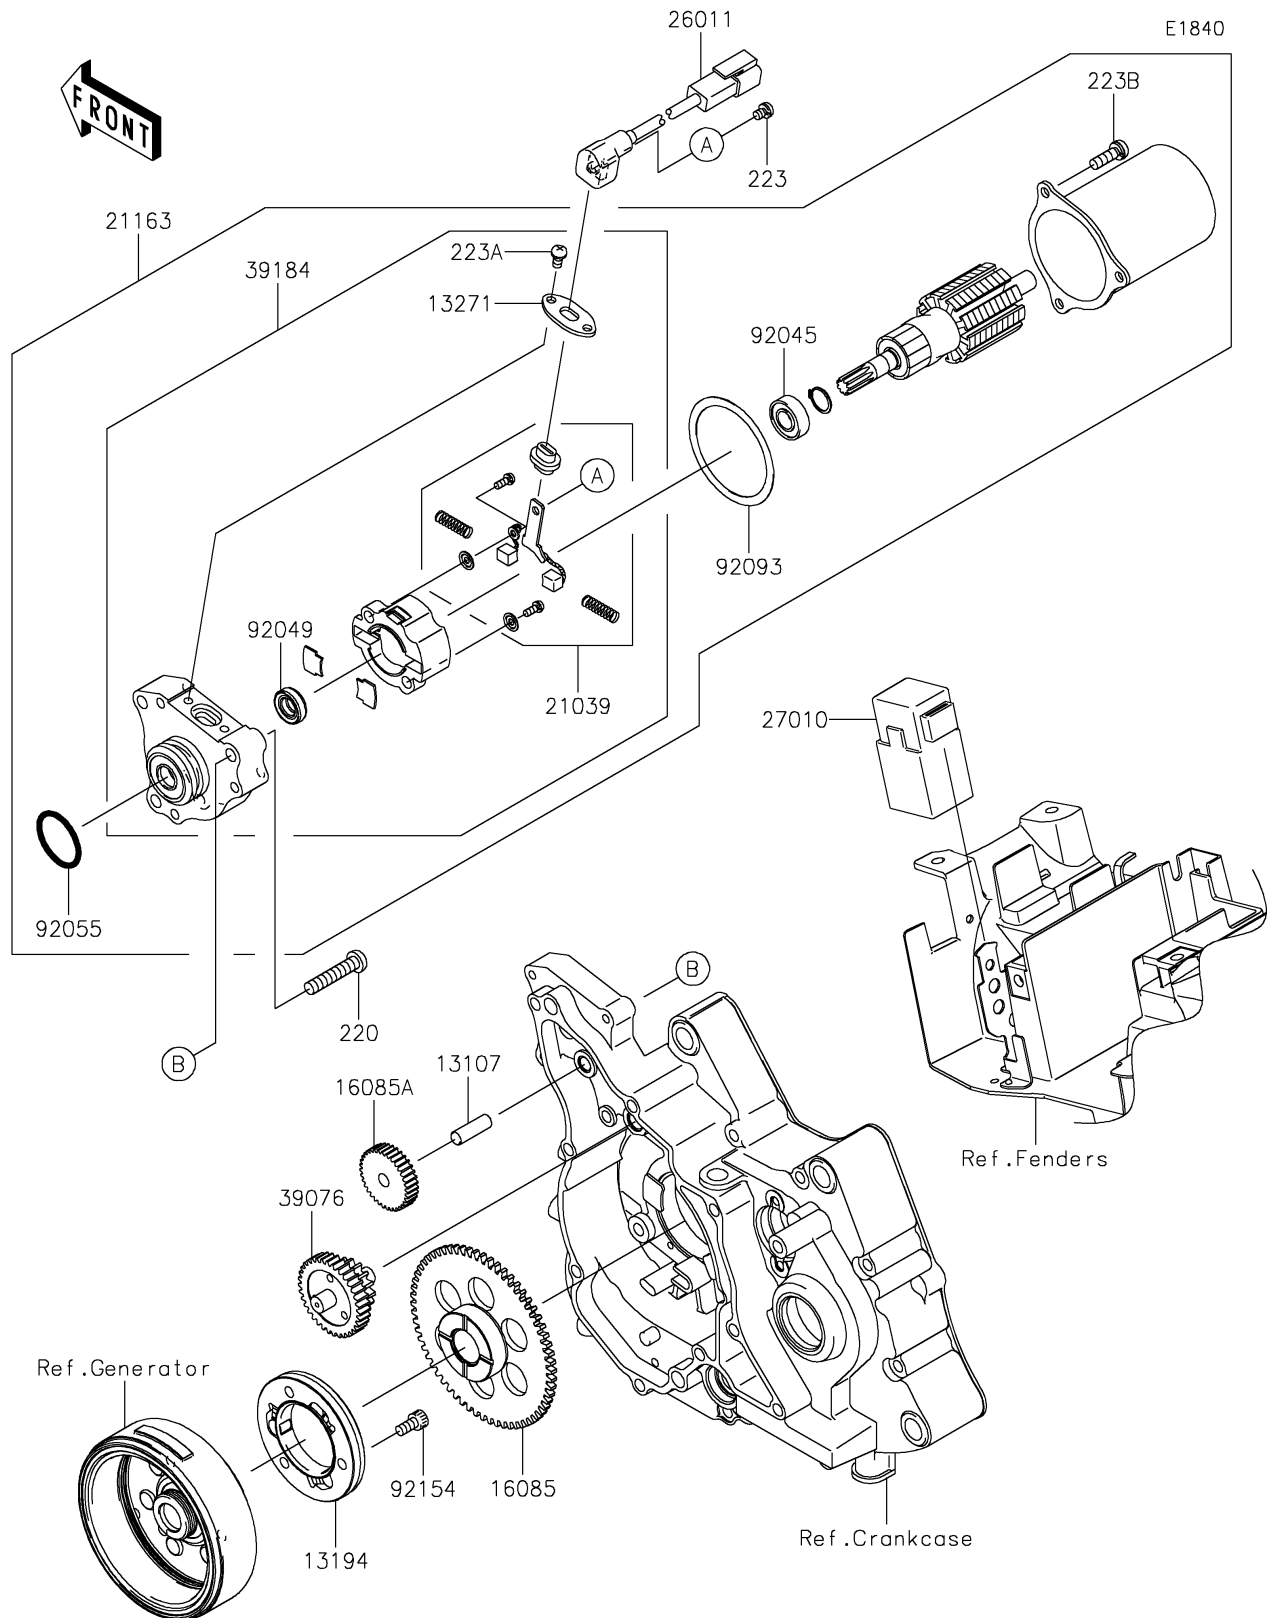

2021 KLX[®]110R

PARTS DIAGRAM

Starter Motor

2021 KLX[®]110R

PARTS LIST

Starter Motor

Kawasaki

Let the Good Times Roll[®]

ITEM NAME

PART NUMBER

QUANTITY
