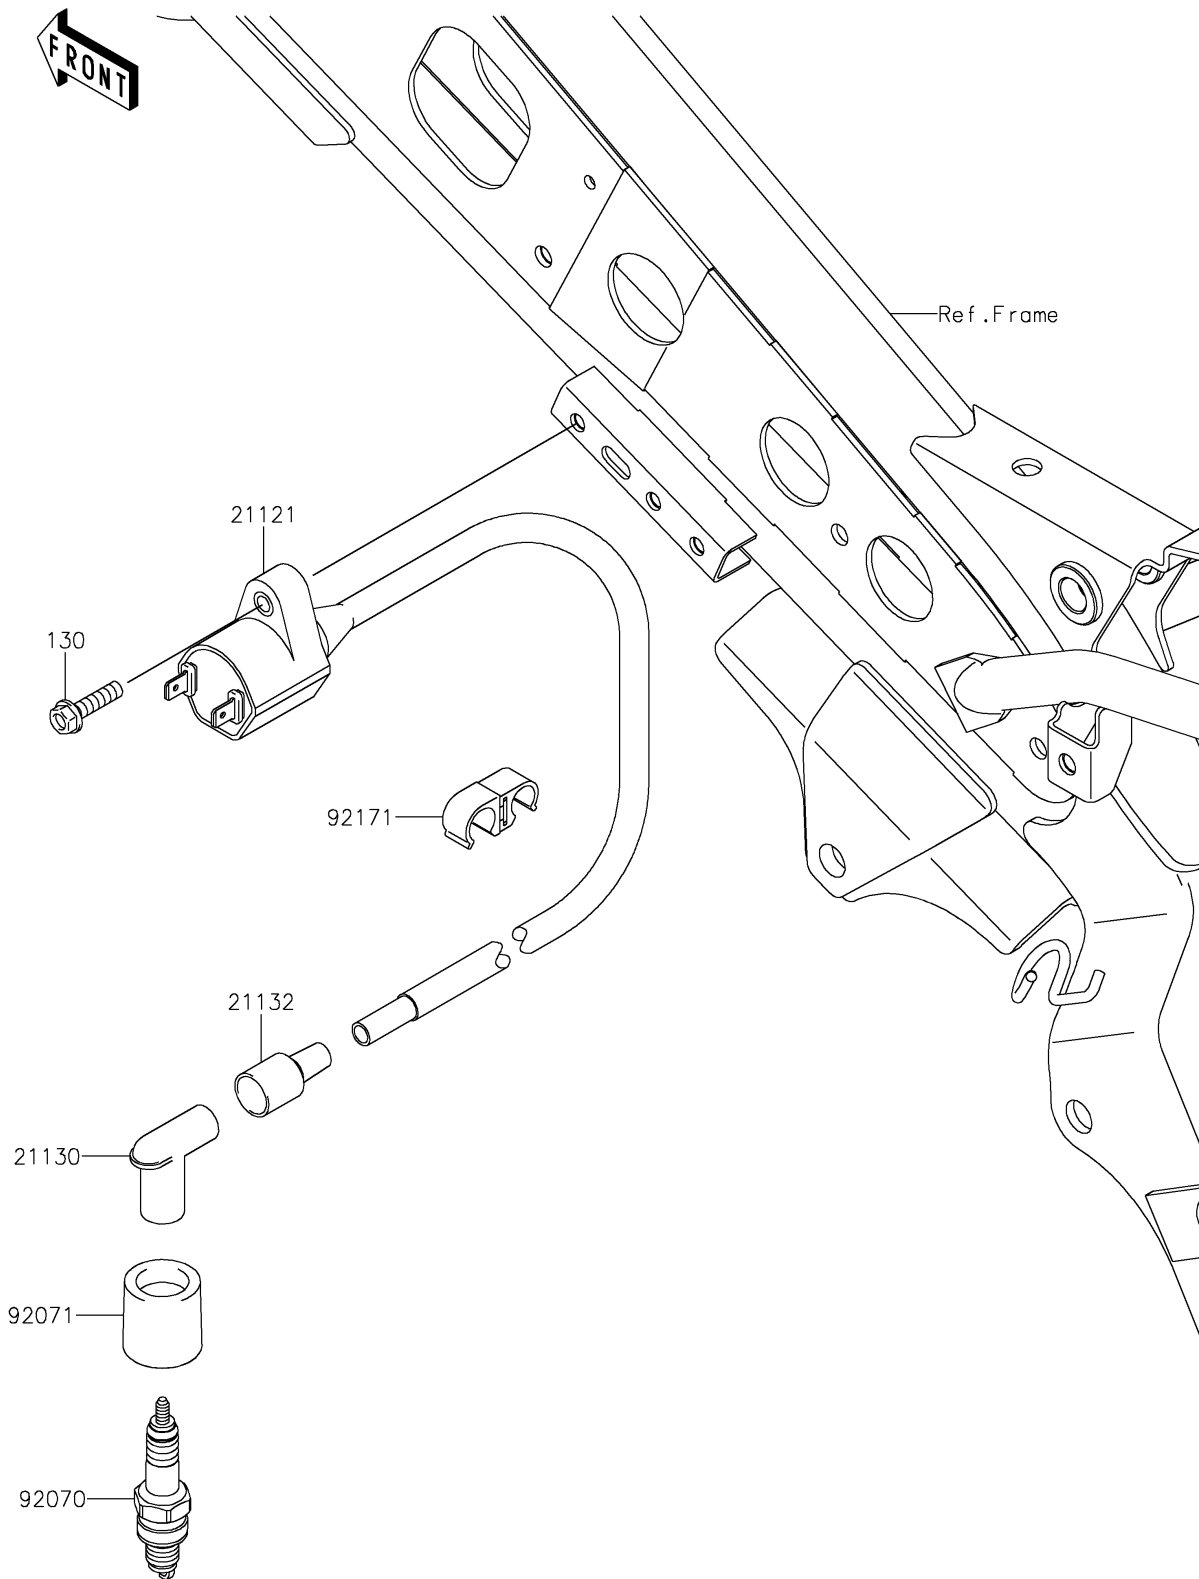

2021 KLX[®]110R

PARTS DIAGRAM

Ignition System

E1830

2021 KLX[®]110R

PARTS LIST

Ignition System

Kawasaki

Let the Good Times Roll[®]

ITEM NAME

PART NUMBER

QUANTITY
