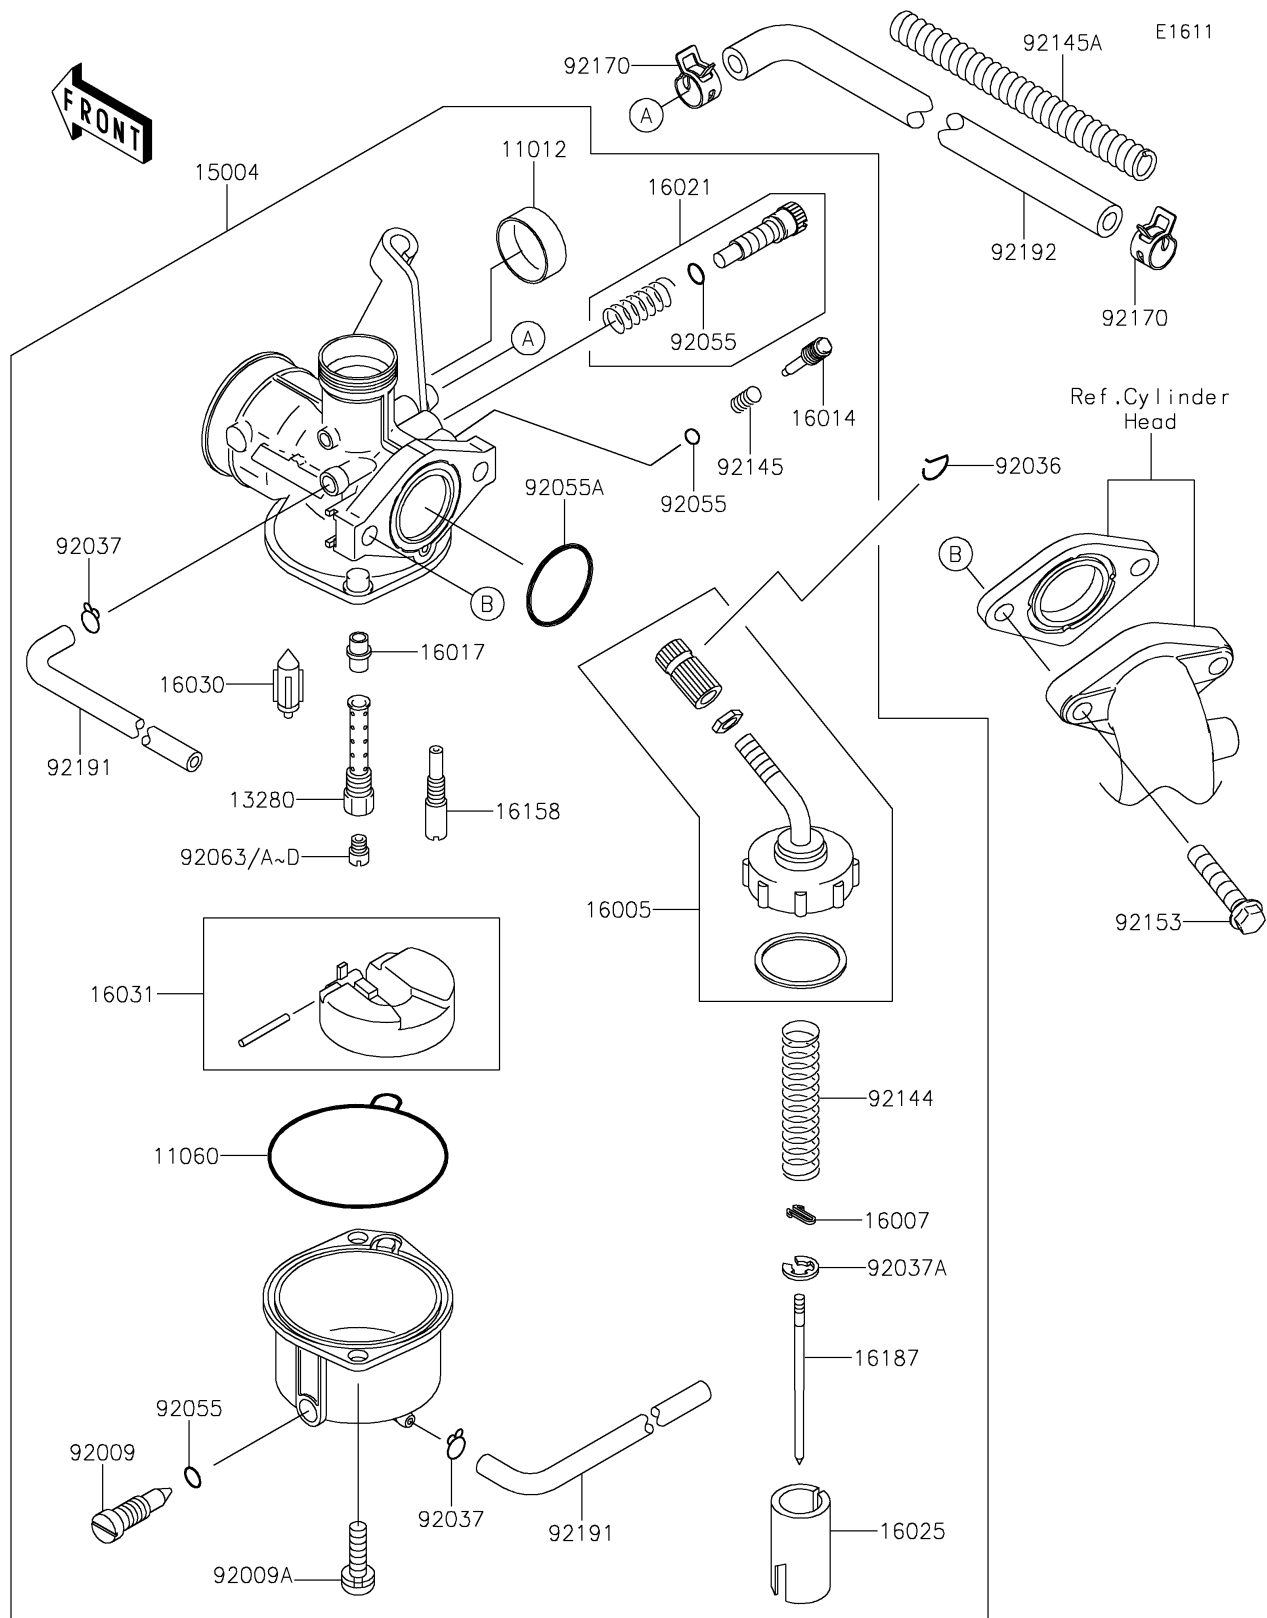

2021 KLX®110R

PARTS DIAGRAM

Carburetor