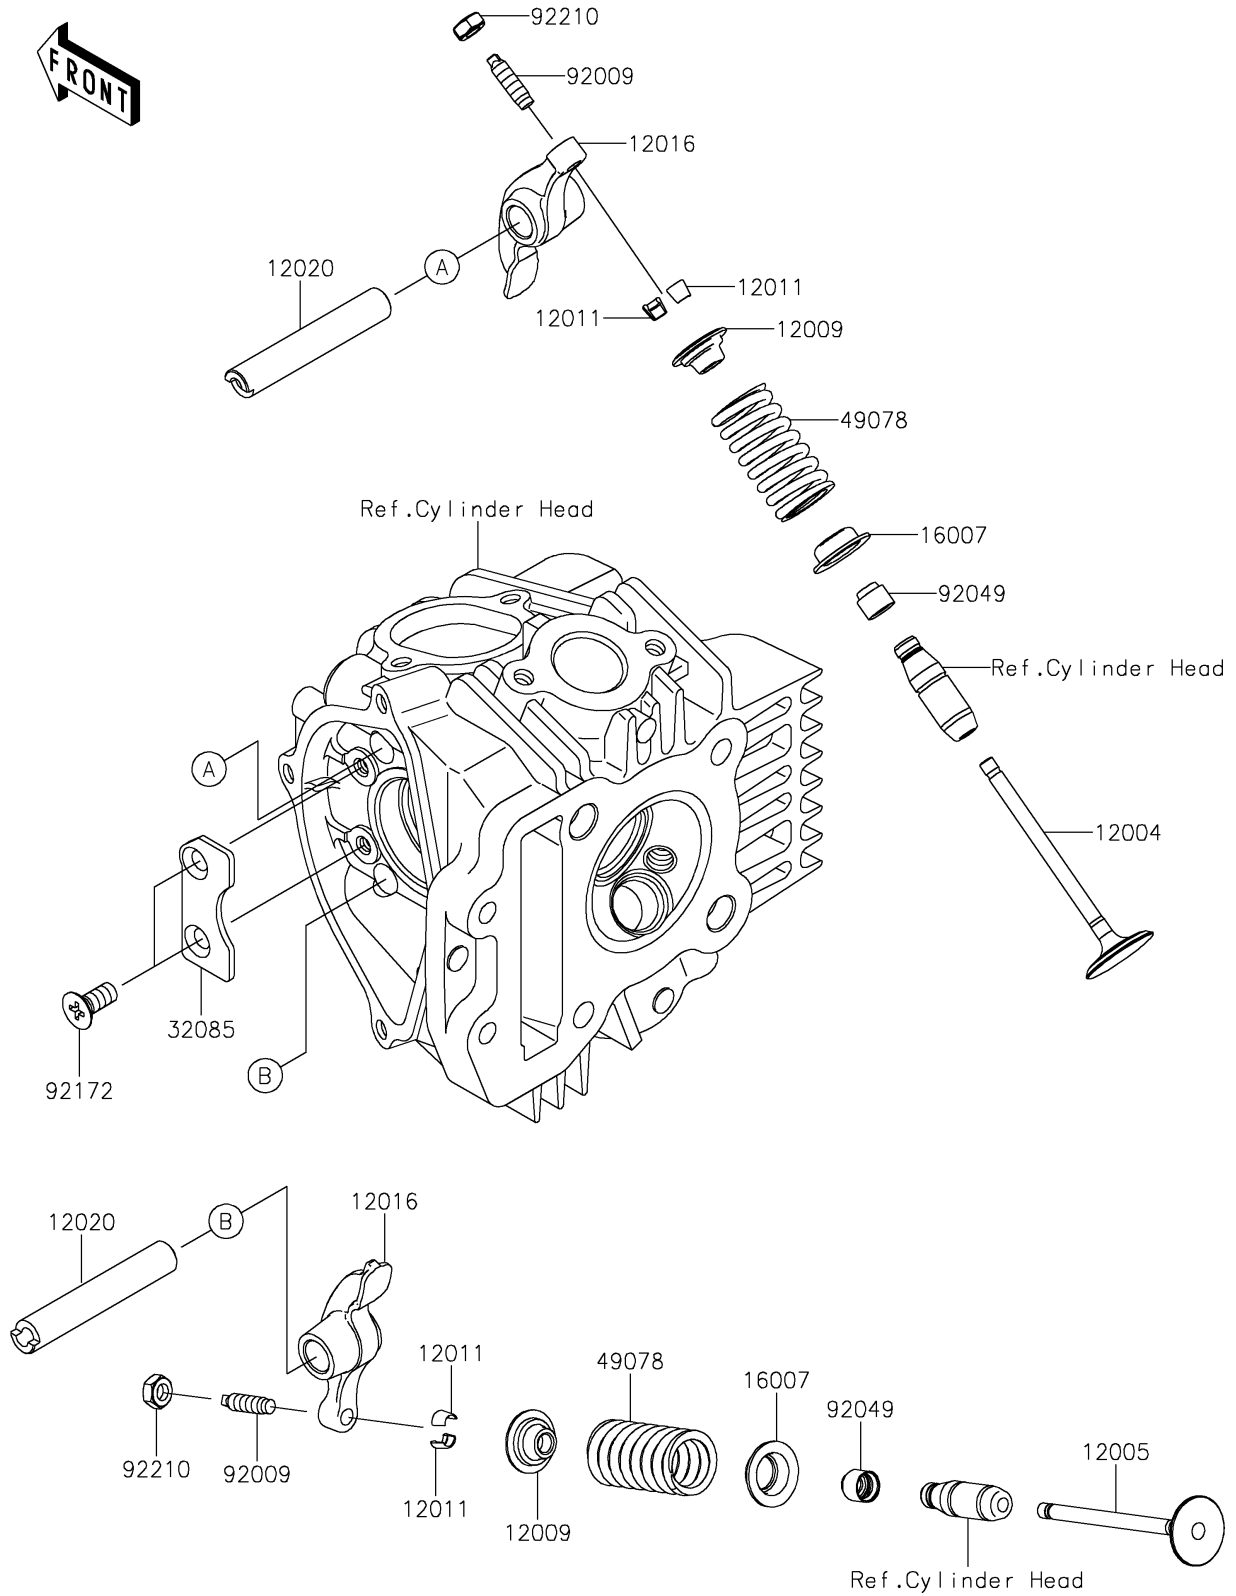

2022 KLX110

PARTS DIAGRAM

Valve(s)

E1210

2022 KLX110

PARTS LIST

Valve(s)

| ITEM NAME | PART NUMBER | QUANTITY |
|--------------------------------------------|-------------|----------|
| VALVE-INTAKE (Ref # 12004) | 12004-0710 | 1 |
| VALVE-EXHAUST (Ref # 12005) | 12005-0713 | 1 |
| RETAINER-VALVE SPRING (Ref # 12009) | 12009-1073 | 2 |
| COLLET (Ref # 12011) | 12011-1053 | 4 |
| ARM-ROCKER (Ref # 12016) | 12016-0001 | 2 |
| SHAFT-ROCKER (Ref # 12020) | 12020-0023 | 2 |
| SEAT-SPRING,VALVE (Ref # 16007) | 16007-1187 | 2 |
| STOPPER (Ref # 32085) | 32085-0893 | 1 |
| SPRING-ENGINE VALVE (Ref # 49078) | 49078-1151 | 2 |
| SCREW,VALVE ADJUST (Ref # 92009) | 92009-1109 | 2 |
| SEAL-OIL,VSB 4.3 7.5 5.3 8.3 (Ref # 92049) | 92049-1349 | 2 |
| SCREW,6X15 (Ref # 92172) | 92172-0143 | 2 |
| NUT,VALVE ADJUST LOCK (Ref # 92210) | 92210-1491 | 2 |