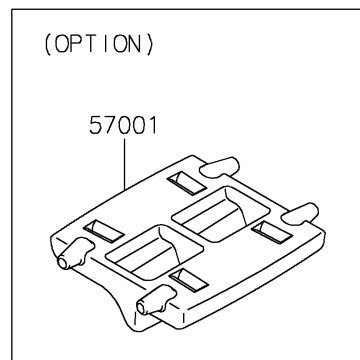

2021 Z H2

PARTS DIAGRAM

Accessory(Decals)

F2910H

2021 Z H2

PARTS LIST

Accessory(Decals)

ITEM NAME	PART NUMBER	QUANTITY
RIM STRIPE APPLICATOR (Ref # 57001)	57001-1752	AR
WHEEL RIM TAPE, GREEN (Ref # 99994)	99994-0932	1
WHEEL RIM TAPE, SILVER (Ref # 99994A)	99994-0933	1