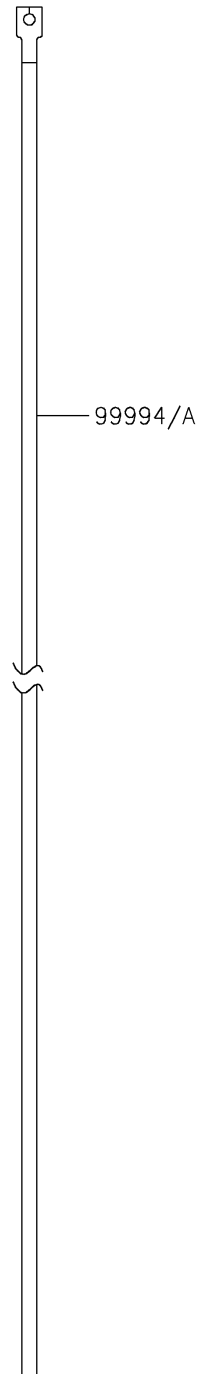

2021 Z H2

PARTS DIAGRAM

Accessory(Decals)

F2910H

2021 Z H2

PARTS LIST

Accessory(Decals)

ITEM NAME	PART NUMBER	QUANTITY
RIM STRIPE APPLICATOR (Ref # 57001)	57001-1752	AR
WHEEL RIM TAPE, GREEN (Ref # 99994)	99994-0932	1
WHEEL RIM TAPE, SILVER (Ref # 99994A)	99994-0933	1