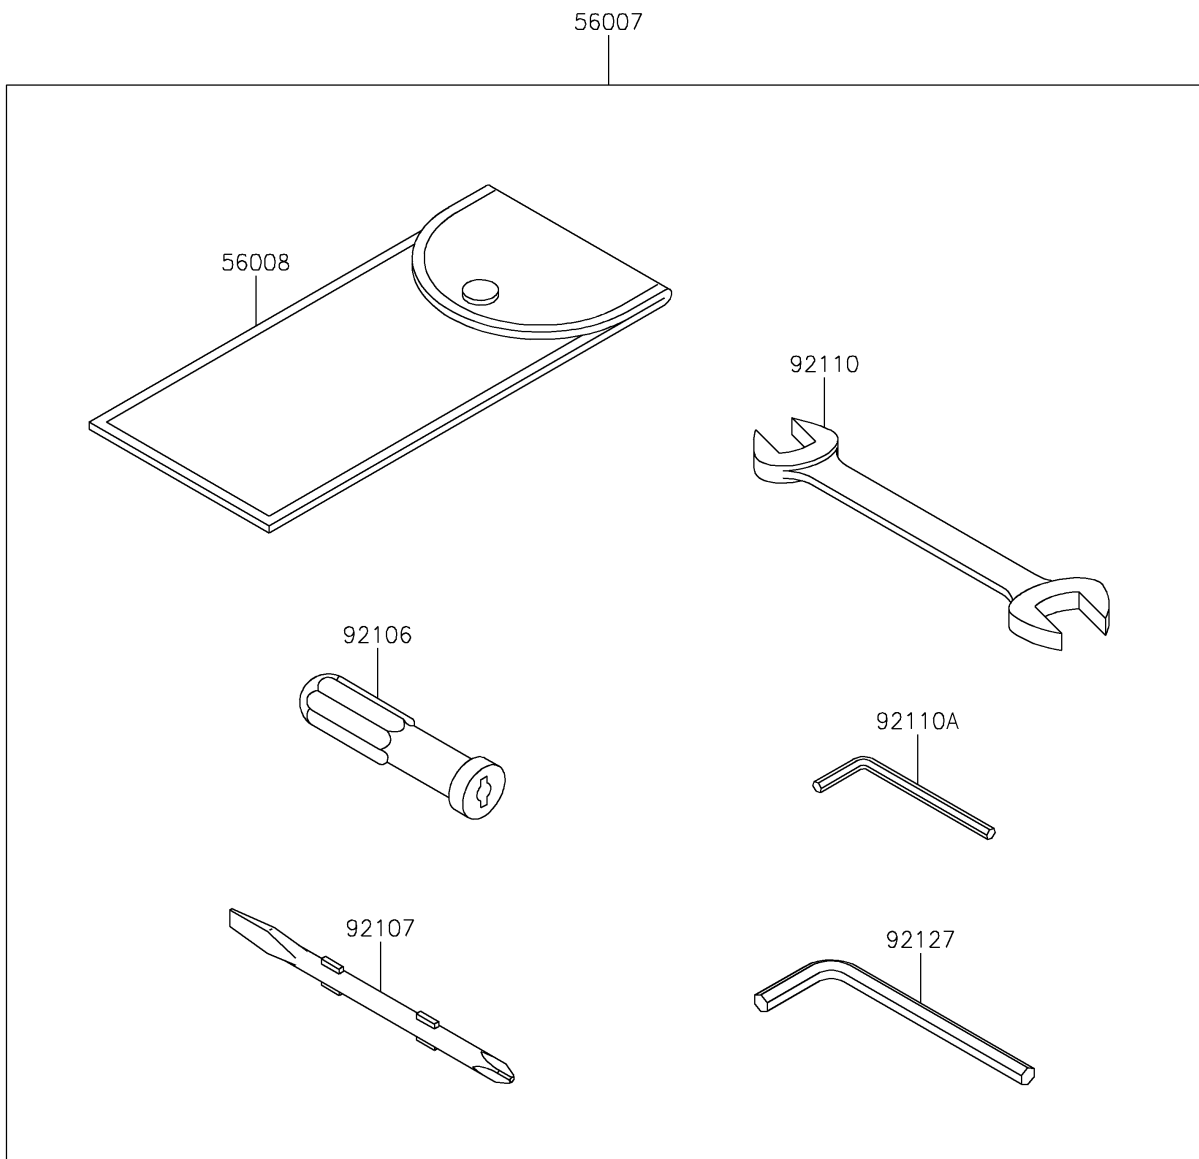

2021 Z H2

PARTS DIAGRAM

Owner's Tools

F2810

2021 Z H2

PARTS LIST

Owner's Tools

ITEM NAME

PART NUMBER

QUANTITY
