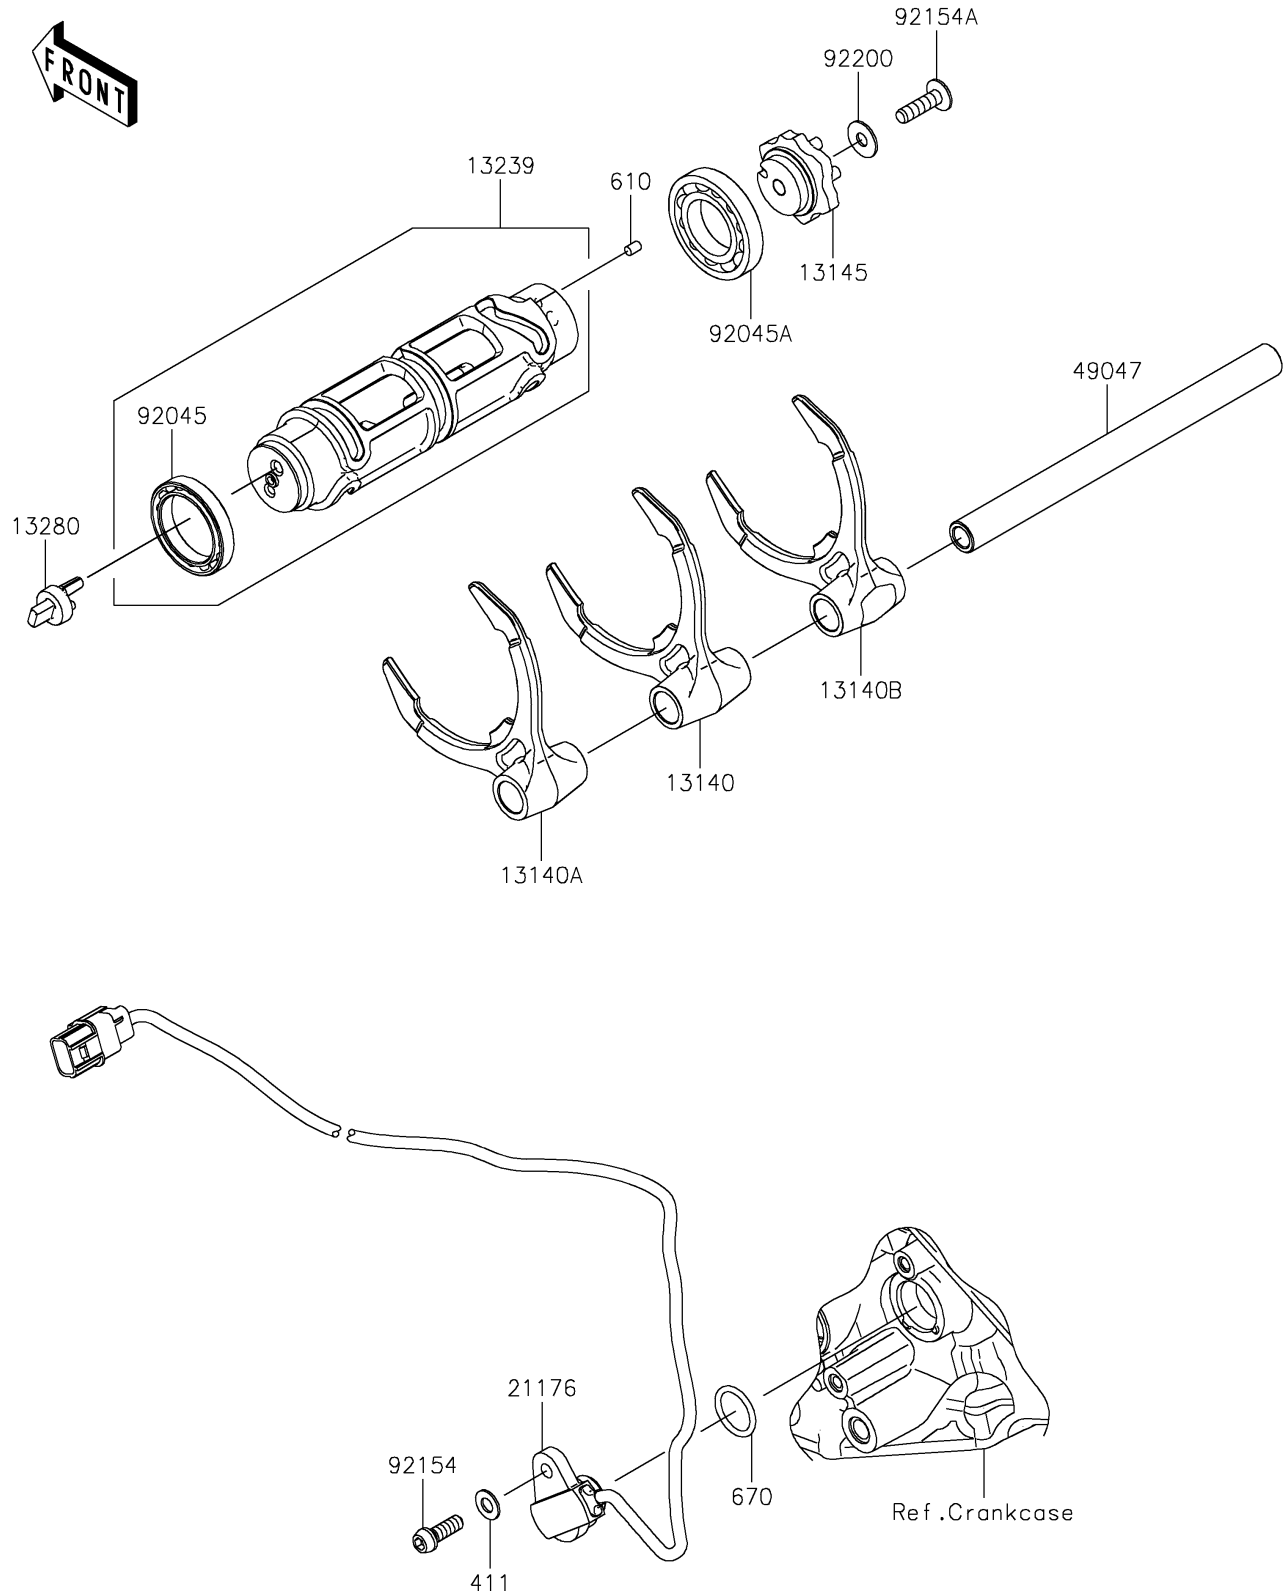

2021 Z H2

PARTS DIAGRAM

Gear Change Drum/Shift Fork(s)

E1362

2021 Z H2

PARTS LIST

Gear Change Drum/Shift Fork(s)

ITEM NAME

PART NUMBER

QUANTITY
