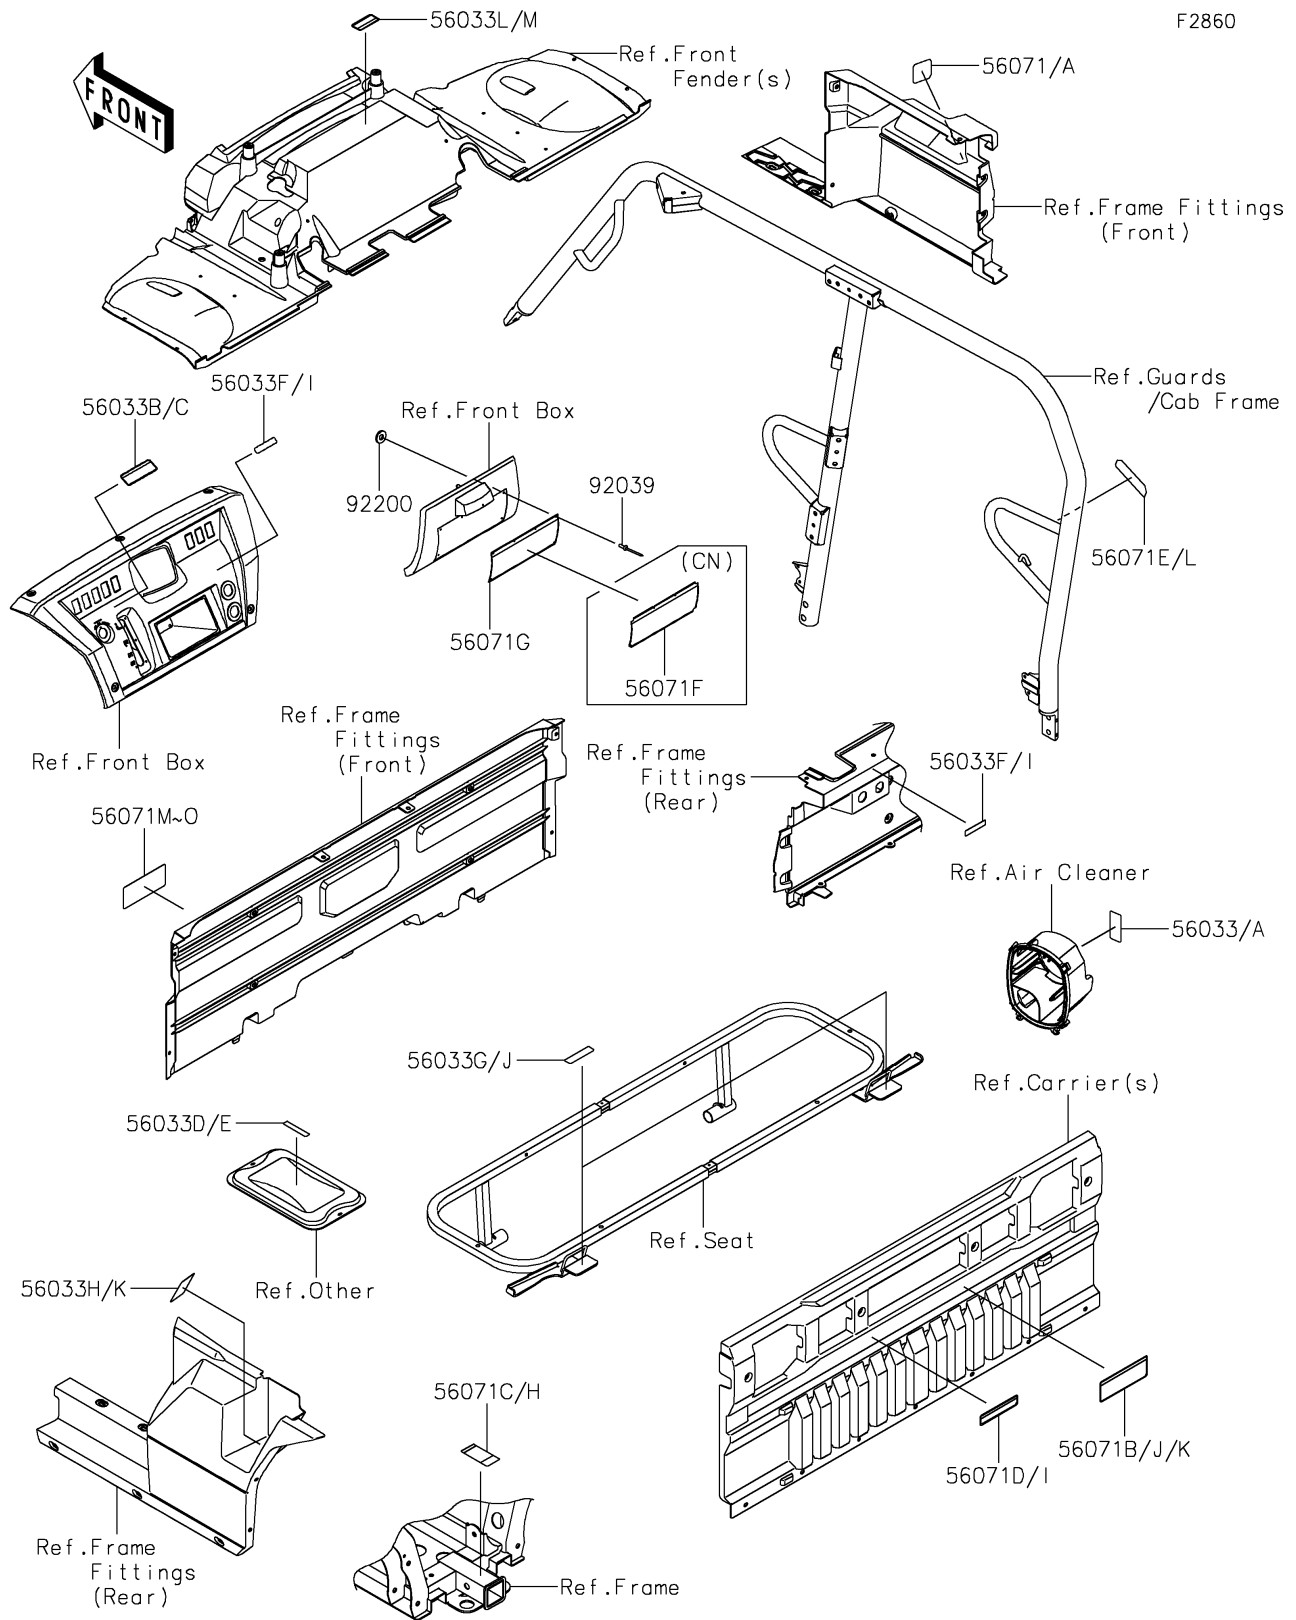

2021 MULE PRO-FXT™ RANCH EDITION

PARTS DIAGRAM

Labels

2021 MULE PRO-FXT™ RANCH EDITION

Kawasaki
Let the Good Times Roll®

PARTS LIST

Labels

ITEM NAME

PART NUMBER

QUANTITY
