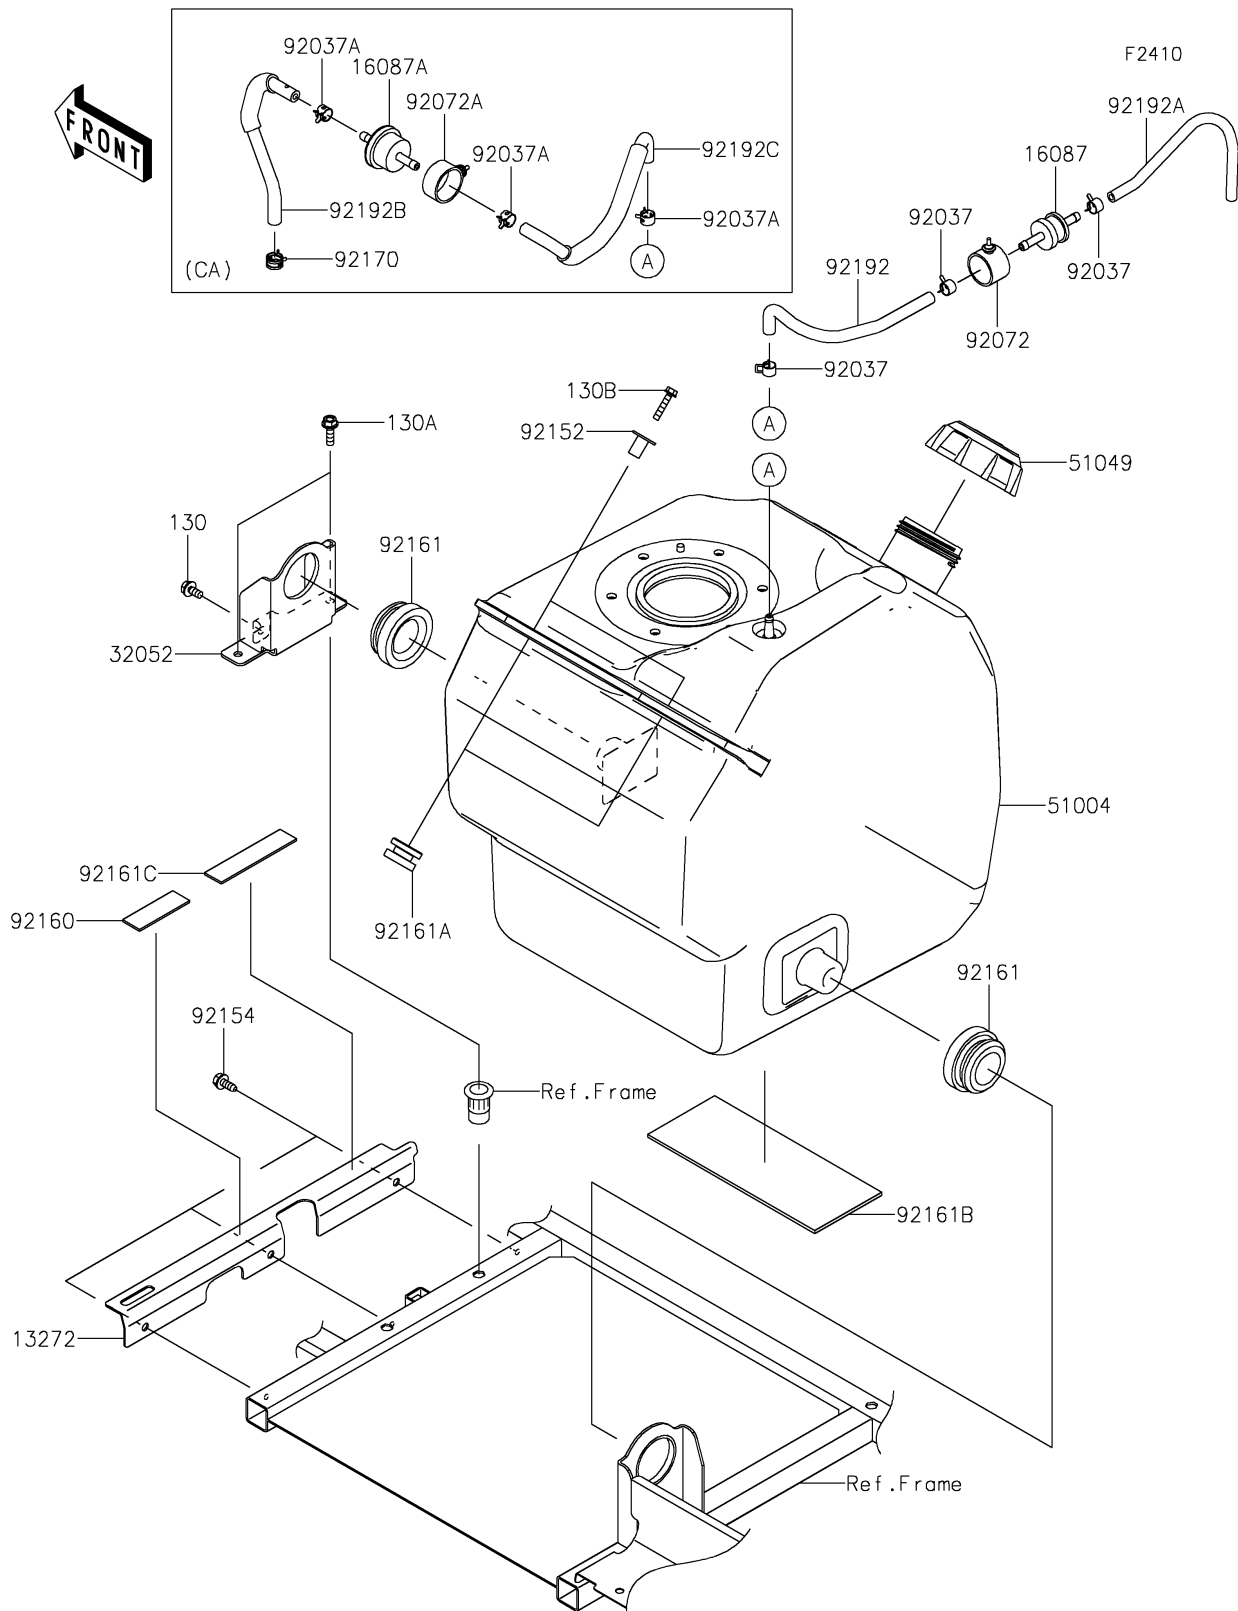

2021 MULE PRO-FXT™ RANCH EDITION

PARTS DIAGRAM

Fuel Tank

2021 MULE PRO-FXT™ RANCH EDITION

Kawasaki
Let the Good Times Roll®

PARTS LIST

Fuel Tank

| ITEM NAME | PART NUMBER | QUANTITY |
|-----------|-------------|----------|
|-----------|-------------|----------|
