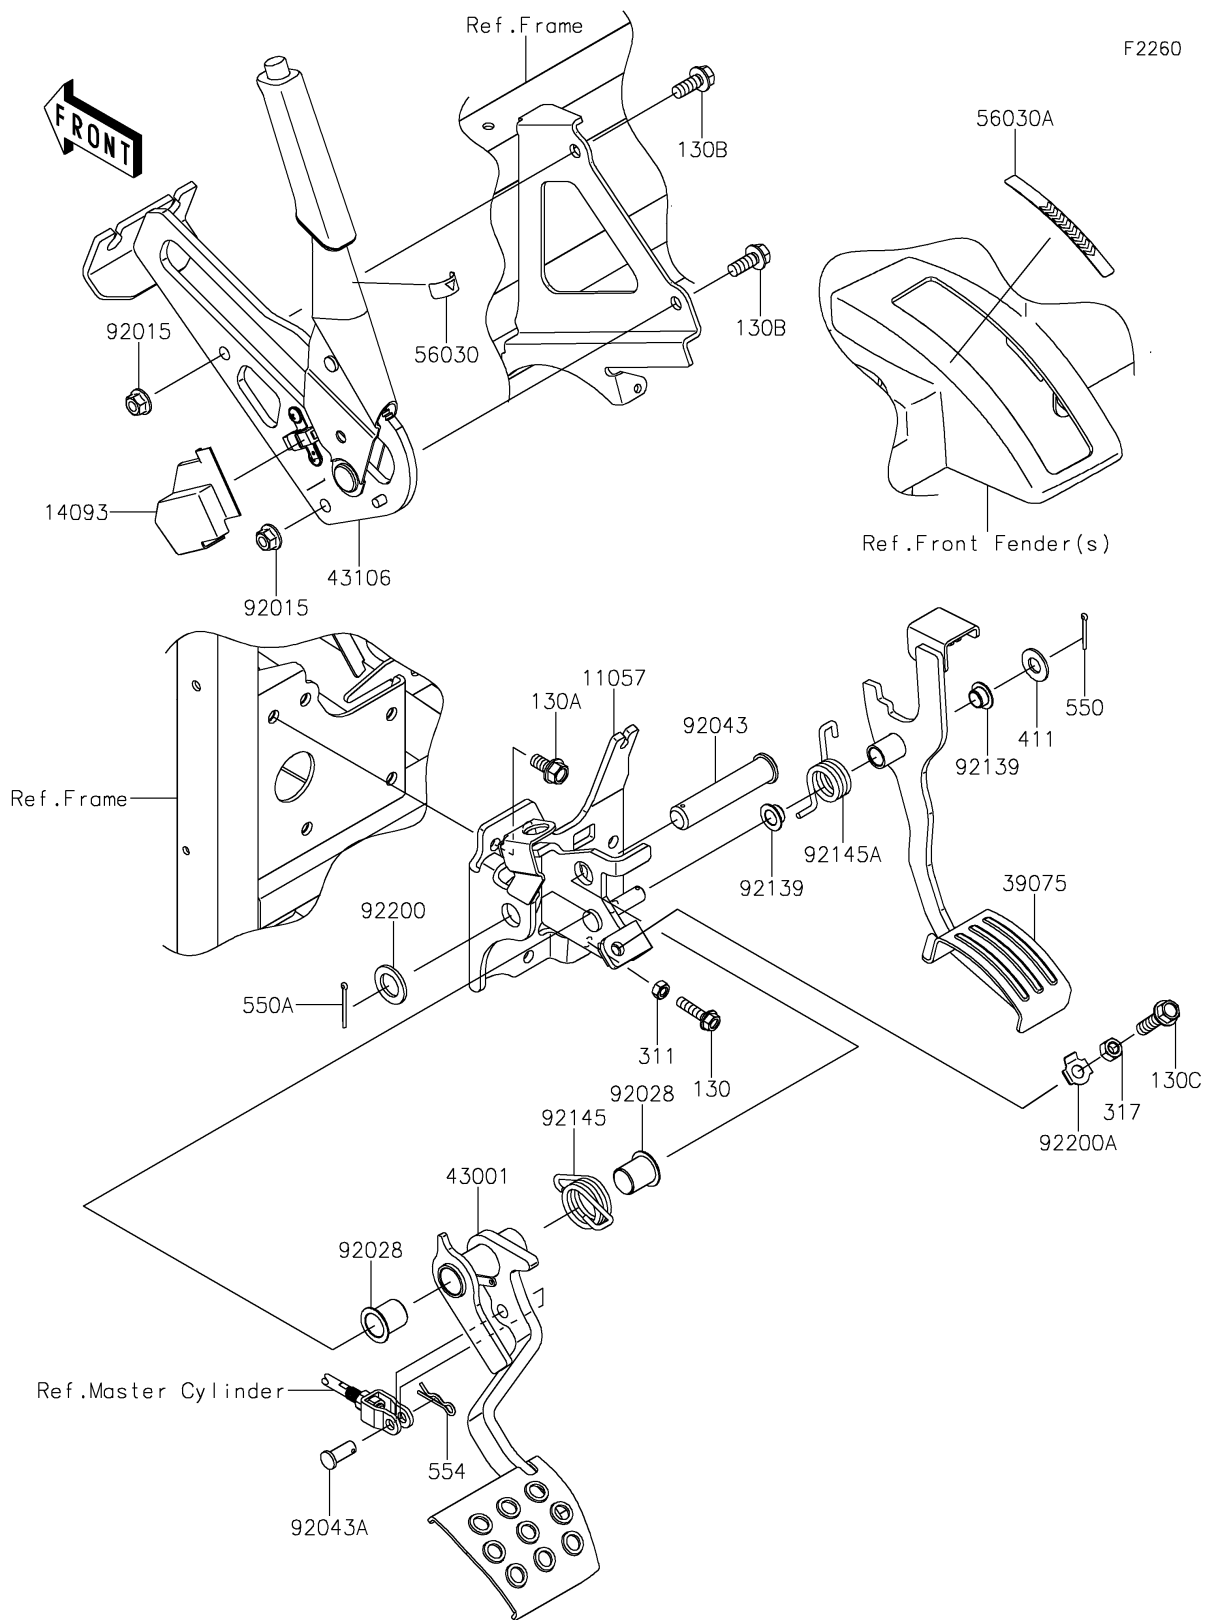

2021 MULE PRO-FXT™ RANCH EDITION

PARTS DIAGRAM

Brake Pedal/Throttle Lever

2021 MULE PRO-FXT™ RANCH EDITION

PARTS LIST

Brake Pedal/Throttle Lever

ITEM NAME	PART NUMBER	QUANTITY
-----------	-------------	----------
