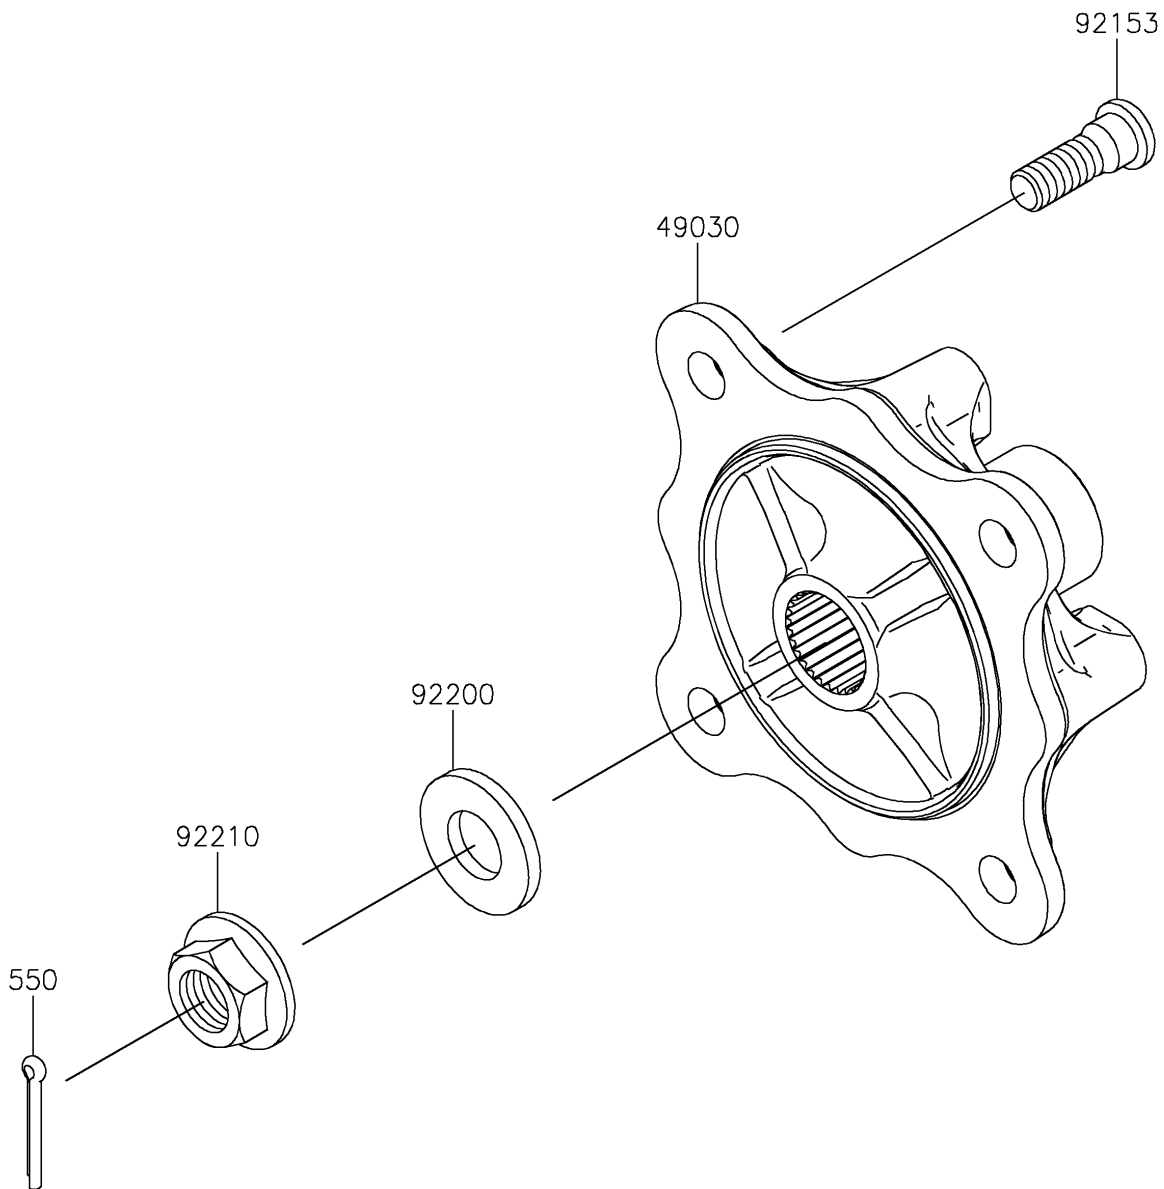

2021 MULE PRO-FXT™ RANCH EDITION

Kawasaki
Let the Good Times Roll®

PARTS DIAGRAM

Rear Hubs/Brakes

F2240

2021 MULE PRO-FXT™ RANCH EDITION

PARTS LIST

Rear Hubs/Brakes

ITEM NAME	PART NUMBER	QUANTITY
-----------	-------------	----------
