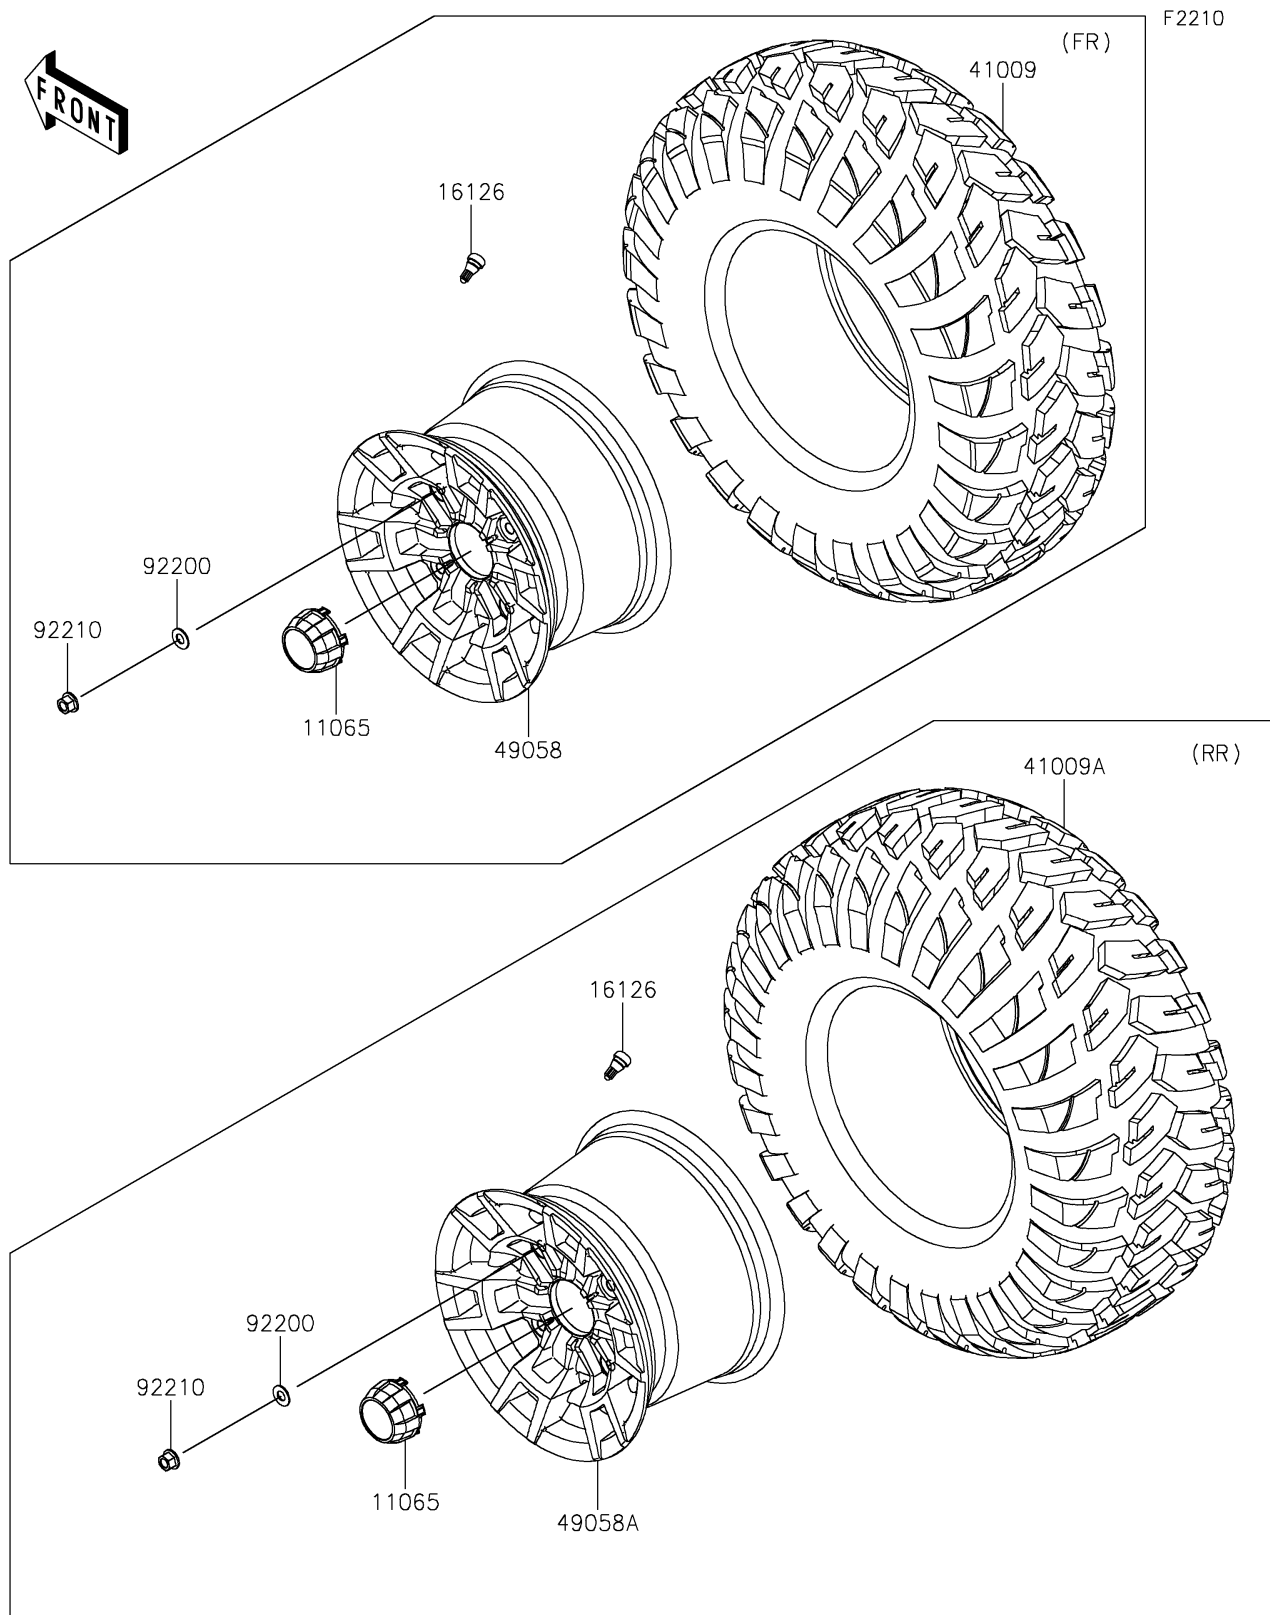

2021 MULE PRO-FXT™ RANCH EDITION

PARTS DIAGRAM

Wheels/Tires

2021 MULE PRO-FXT™ RANCH EDITION

PARTS LIST

Wheels/Tires

ITEM NAME	PART NUMBER	QUANTITY
-----------	-------------	----------
