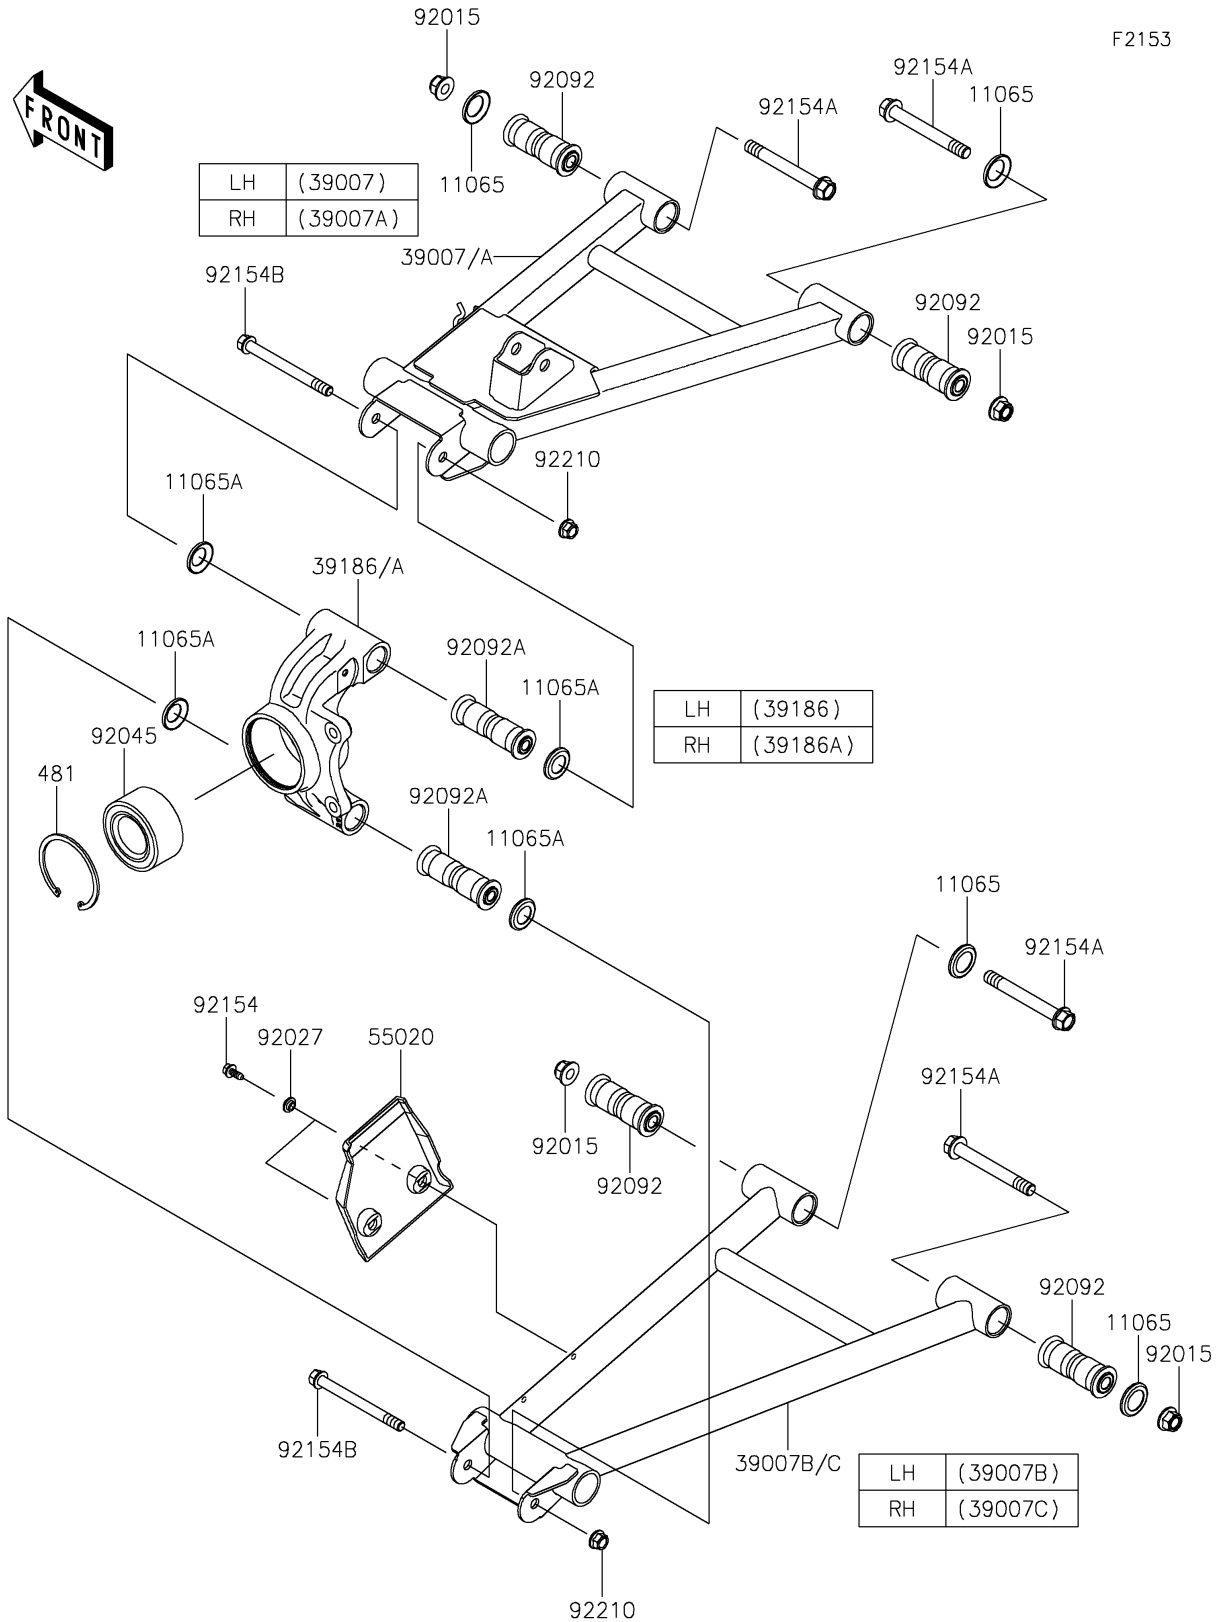

2021 MULE PRO-FXT™ RANCH EDITION

PARTS DIAGRAM

Rear Suspension

2021 MULE PRO-FXT™ RANCH EDITION

PARTS LIST

Rear Suspension

ITEM NAME	PART NUMBER	QUANTITY
-----------	-------------	----------
