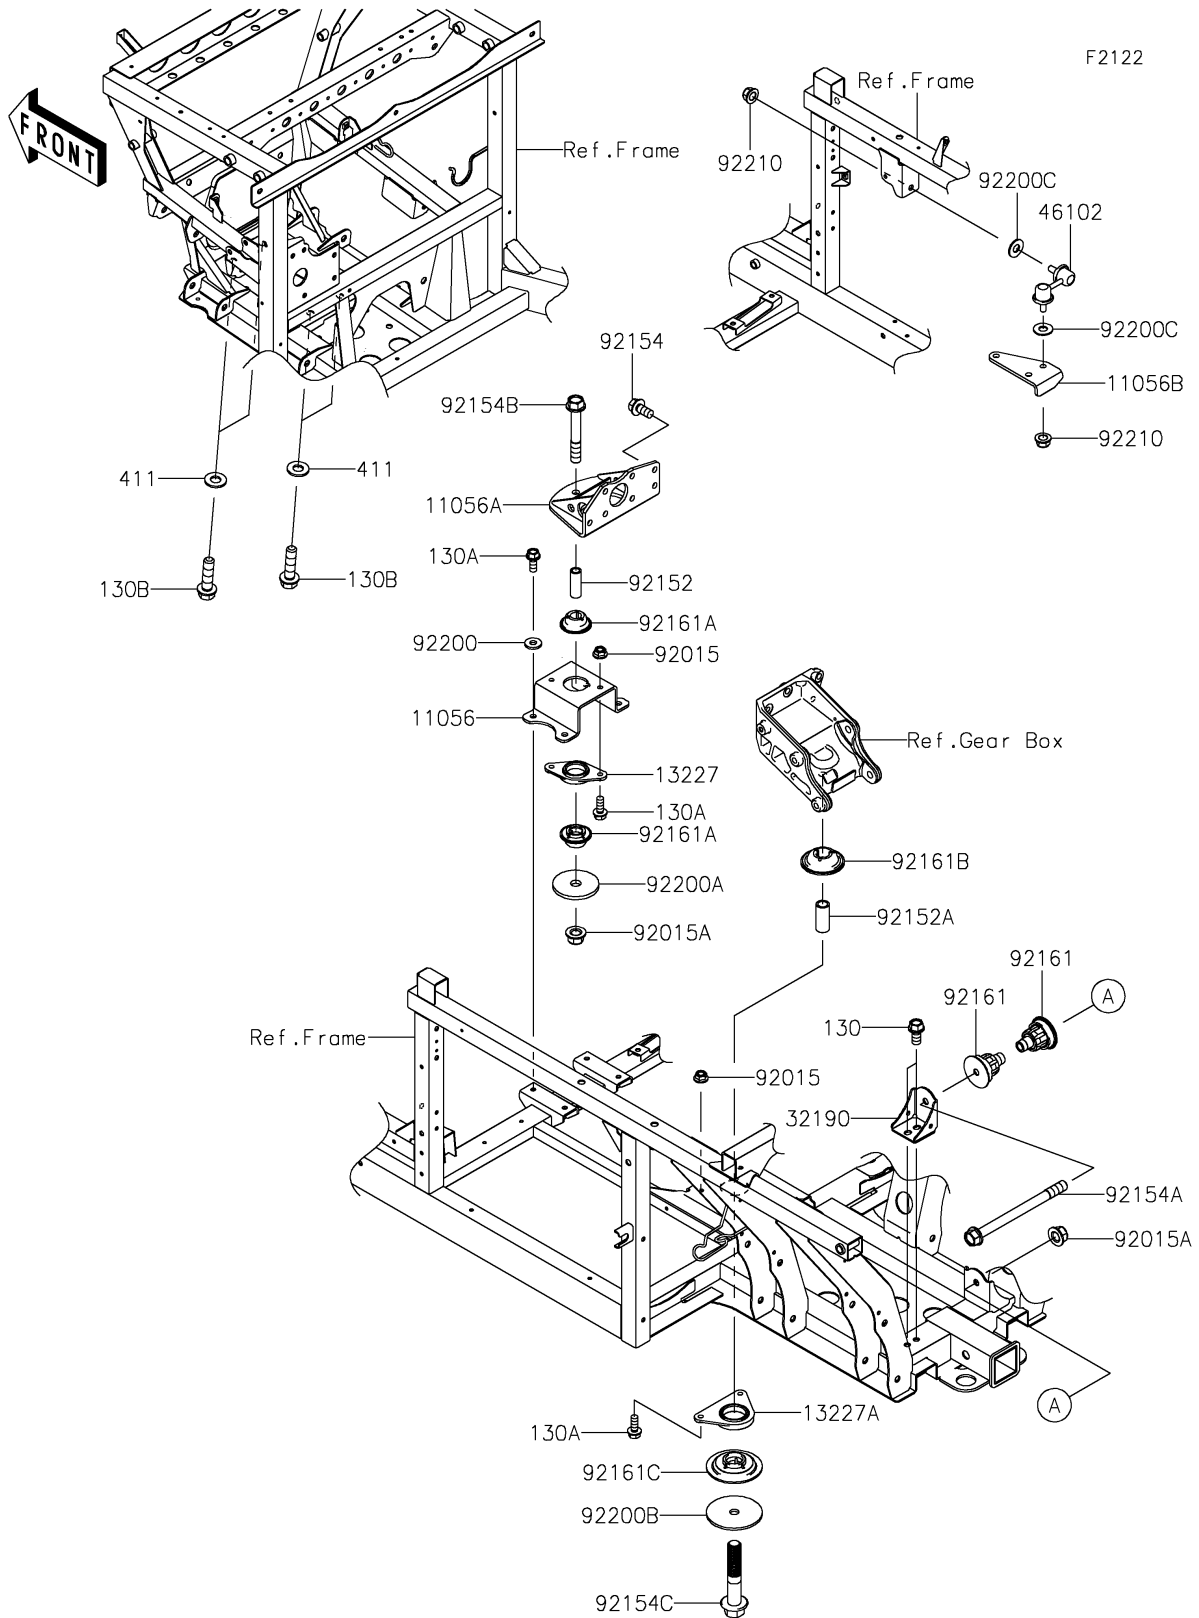

2021 MULE PRO-FXT™ RANCH EDITION

PARTS DIAGRAM

Engine Mount

2021 MULE PRO-FXT™ RANCH EDITION

PARTS LIST

Engine Mount

ITEM NAME	PART NUMBER	QUANTITY
-----------	-------------	----------
