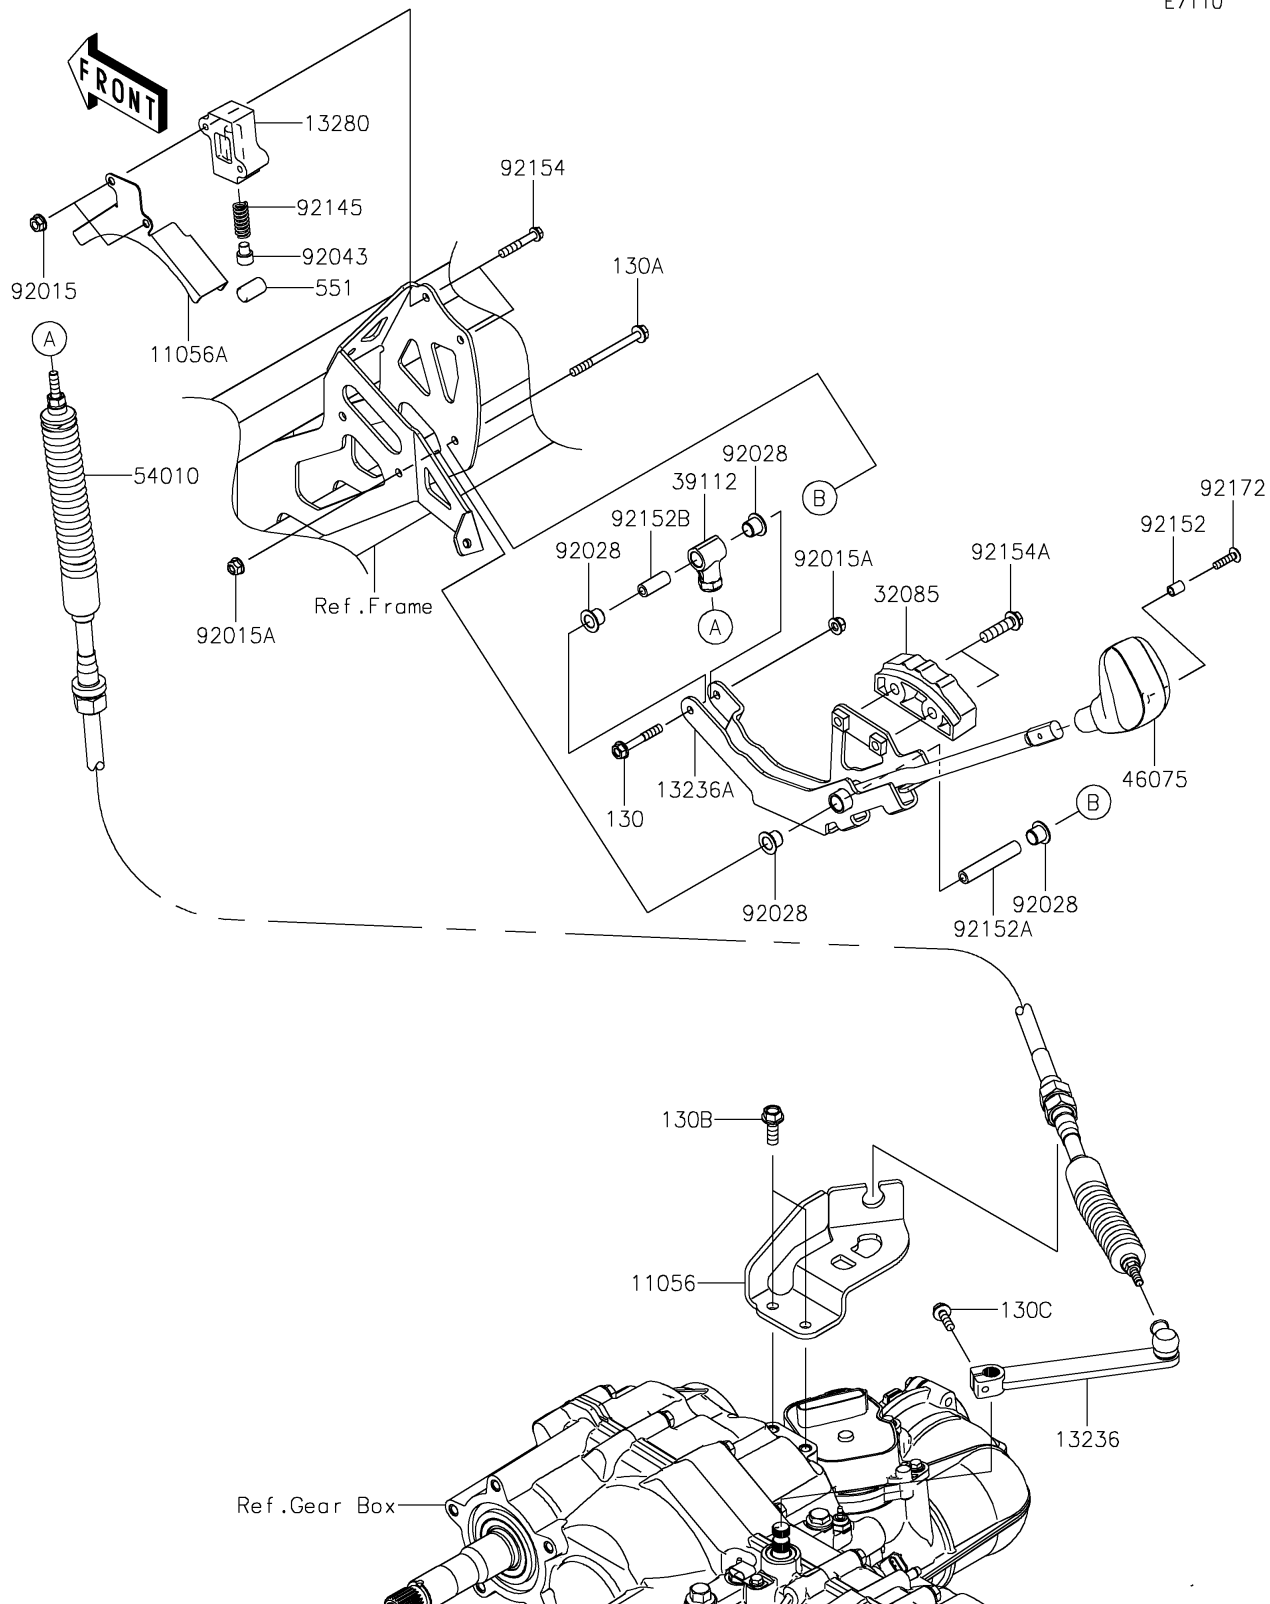

2021 MULE PRO-FXT™ RANCH EDITION

PARTS DIAGRAM

Control

E7110

2021 MULE PRO-FXT™ RANCH EDITION

PARTS LIST

Control

ITEM NAME	PART NUMBER	QUANTITY
-----------	-------------	----------
