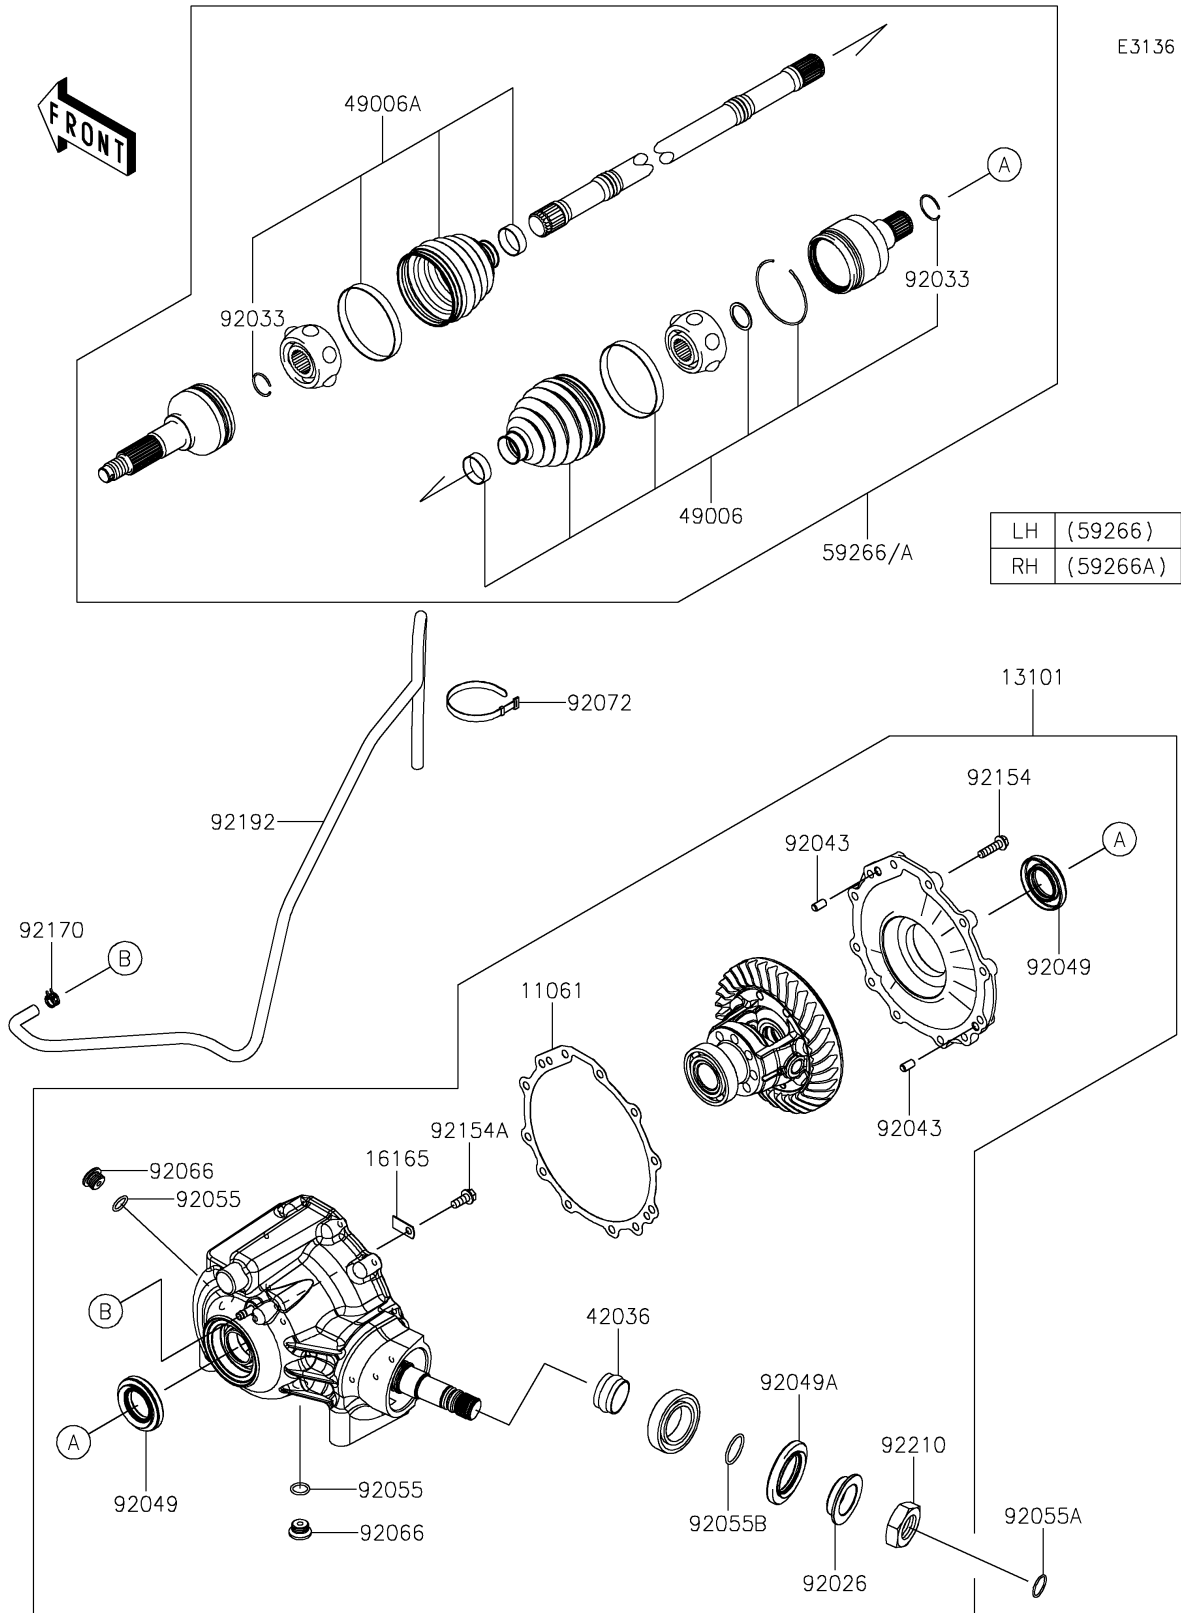

2021 MULE PRO-FXT™ RANCH EDITION

PARTS DIAGRAM

Drive Shaft-Front

2021 MULE PRO-FXT™ RANCH EDITION

PARTS LIST

Drive Shaft-Front

ITEM NAME	PART NUMBER	QUANTITY
-----------	-------------	----------
