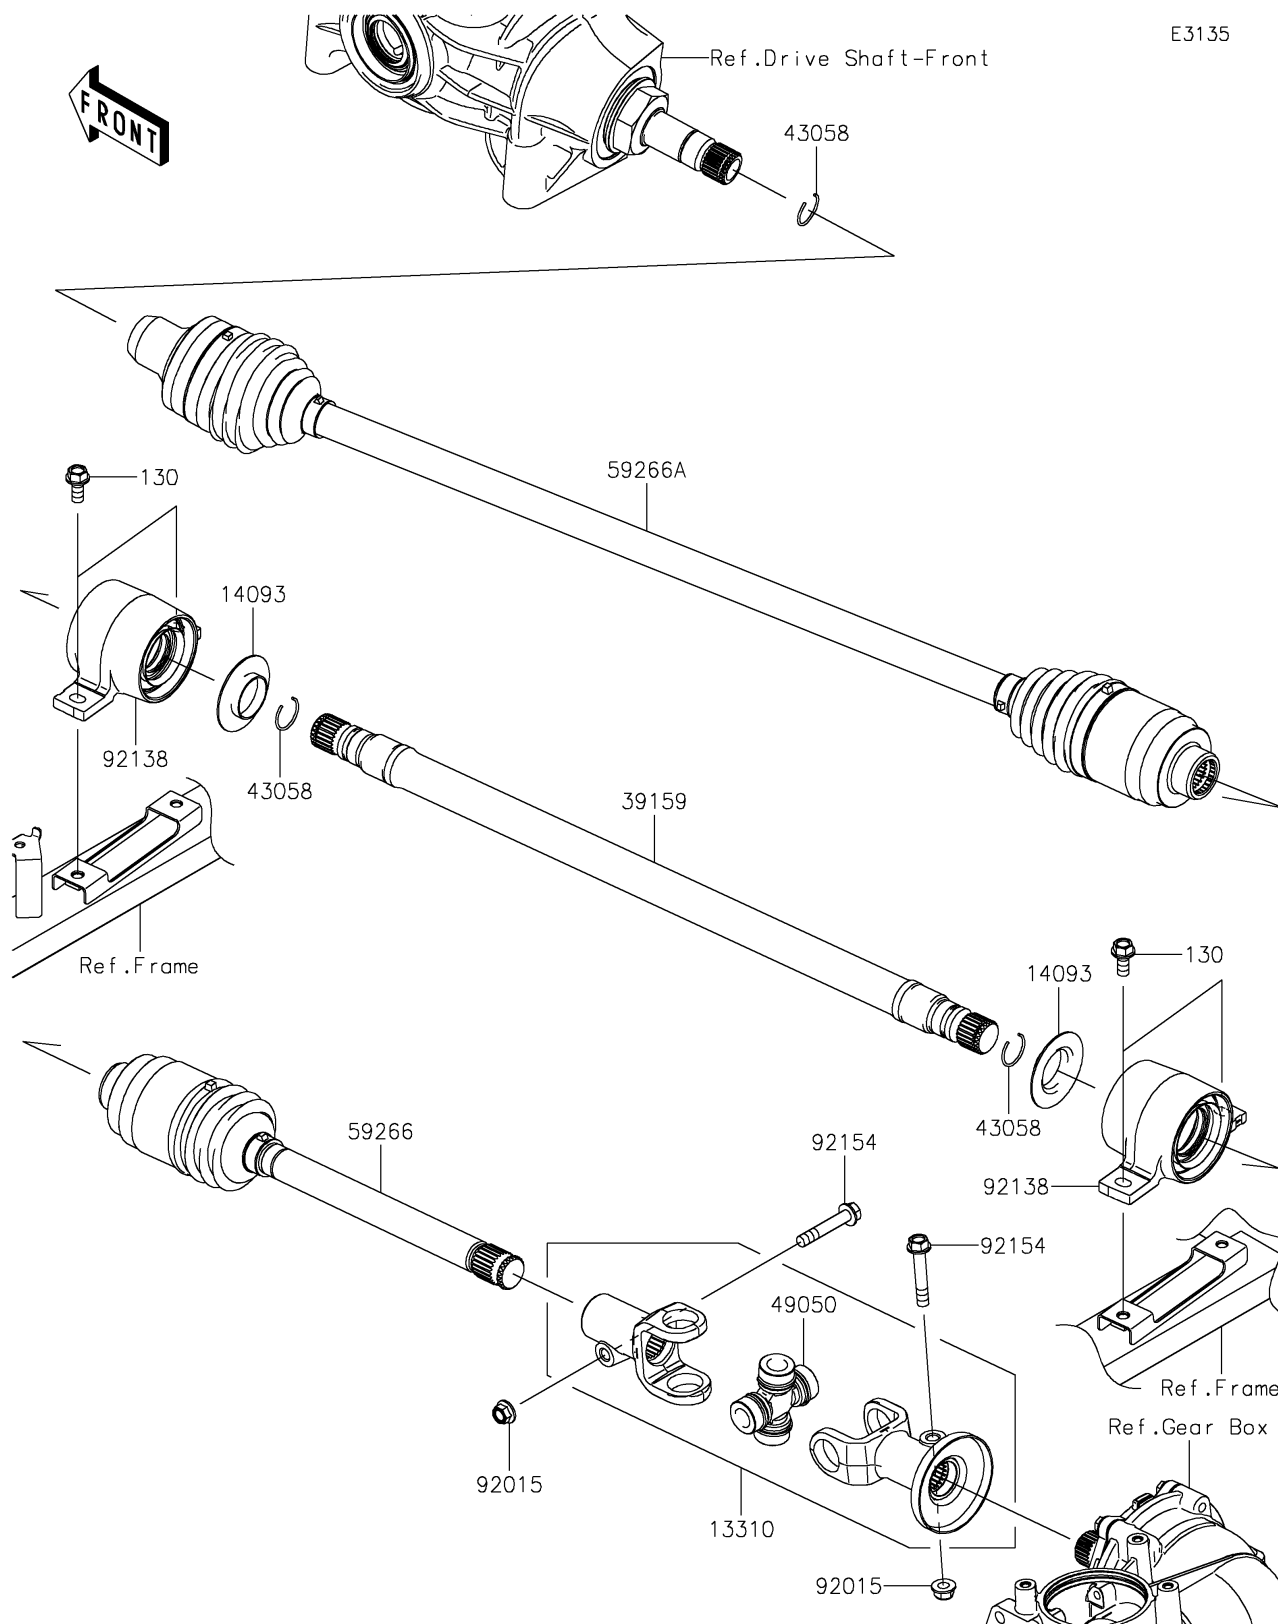

2021 MULE PRO-FXT™ RANCH EDITION

PARTS DIAGRAM

Drive Shaft-Propeller

2021 MULE PRO-FXT™ RANCH EDITION

PARTS LIST

Drive Shaft-Propeller

ITEM NAME	PART NUMBER	QUANTITY
-----------	-------------	----------
