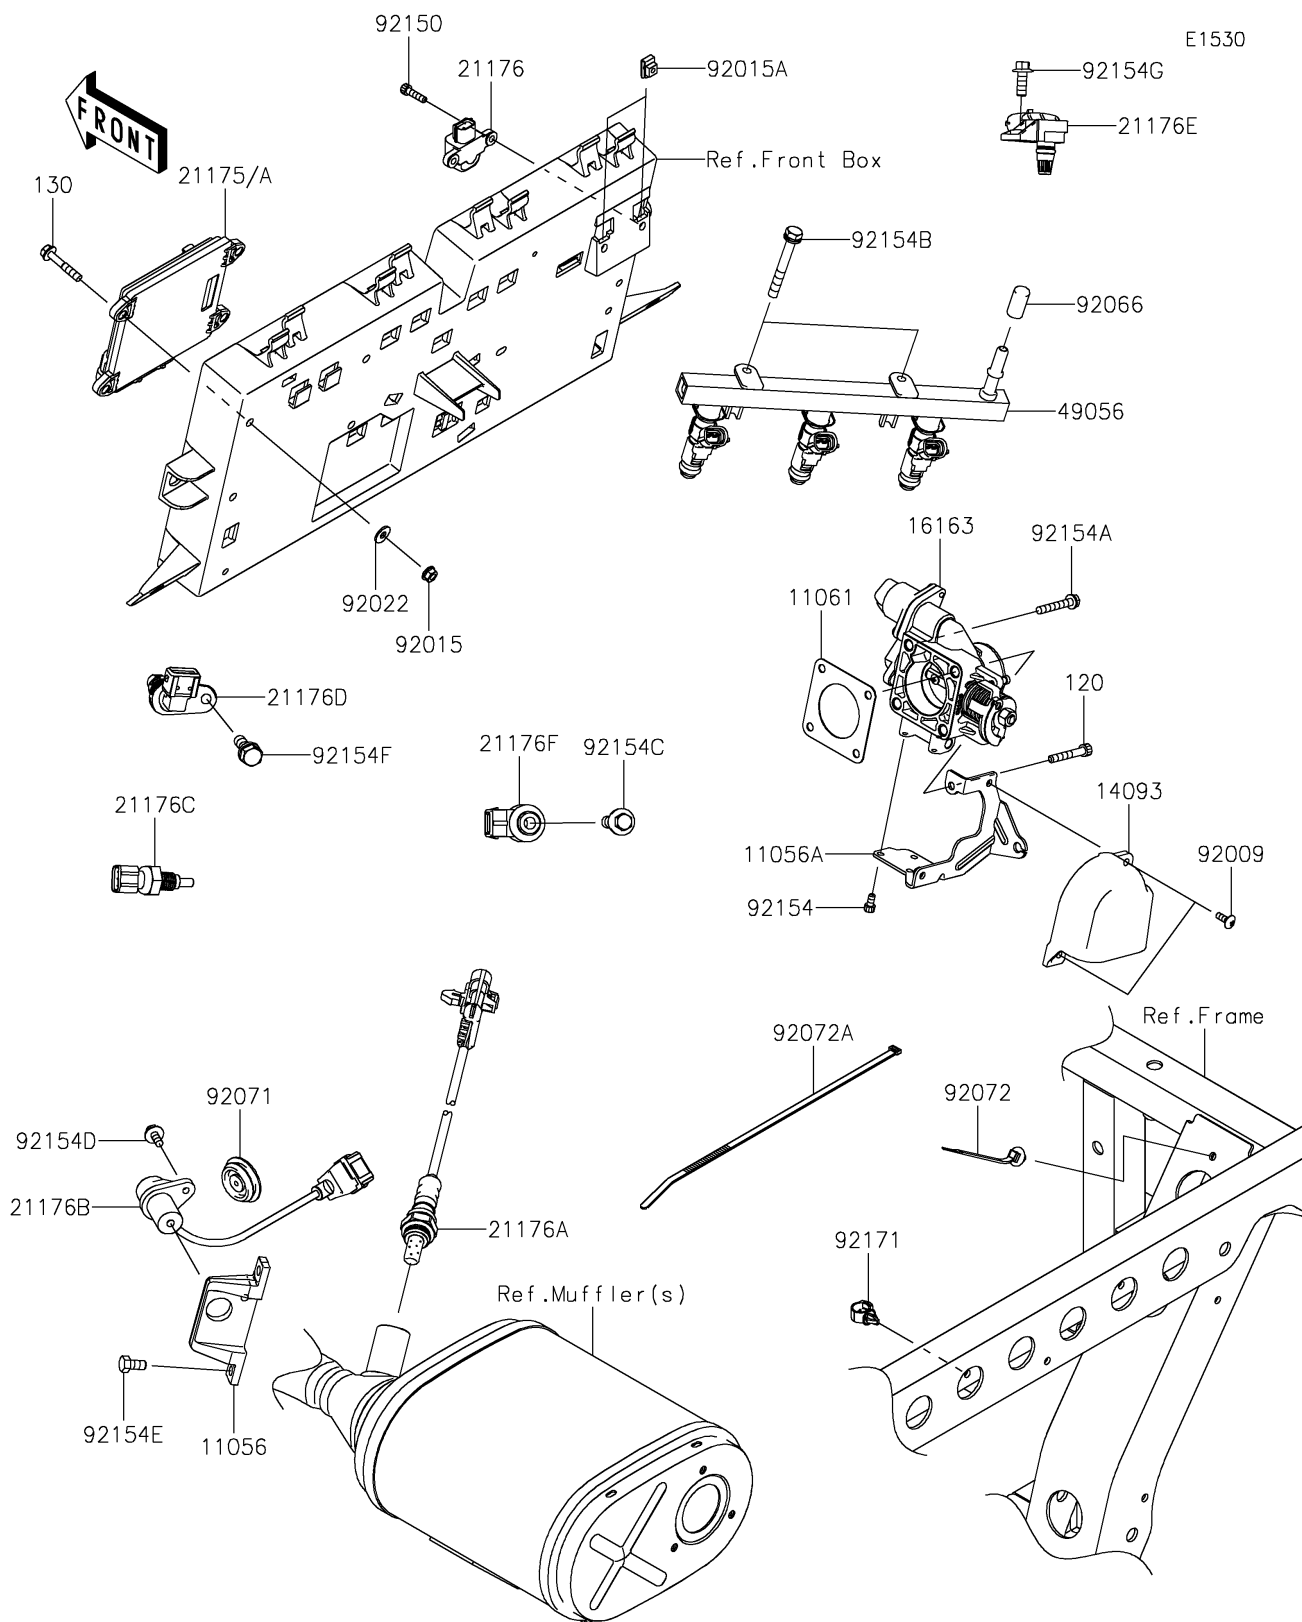

2021 MULE PRO-FXT™ RANCH EDITION

Kawasaki
Let the Good Times Roll®

PARTS DIAGRAM

Fuel Injection

2021 MULE PRO-FXT™ RANCH EDITION

Kawasaki
Let the Good Times Roll®

PARTS LIST

Fuel Injection

ITEM NAME	PART NUMBER	QUANTITY
-----------	-------------	----------
