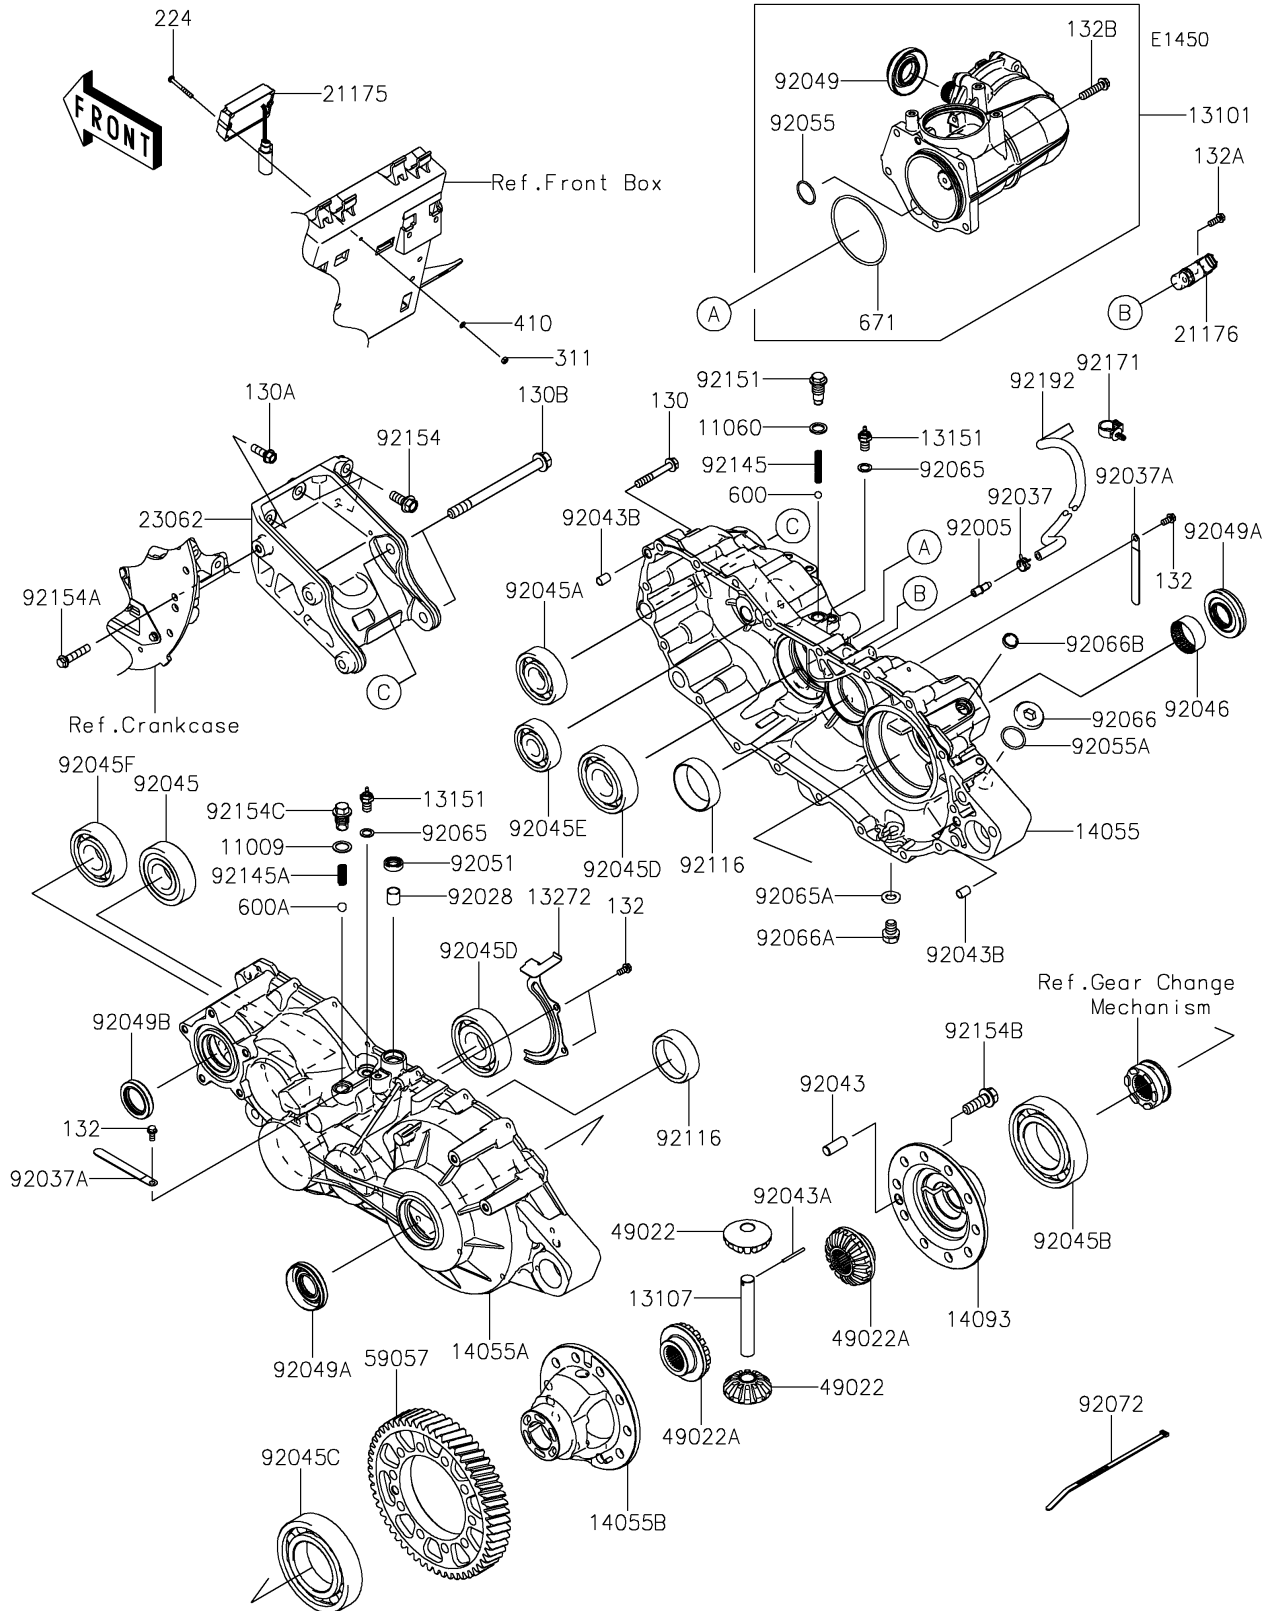

2021 MULE PRO-FXT™ RANCH EDITION

PARTS DIAGRAM

Gear Box

2021 MULE PRO-FXT™ RANCH EDITION

Kawasaki
Let the Good Times Roll®

PARTS LIST

Gear Box

ITEM NAME	PART NUMBER	QUANTITY
-----------	-------------	----------
