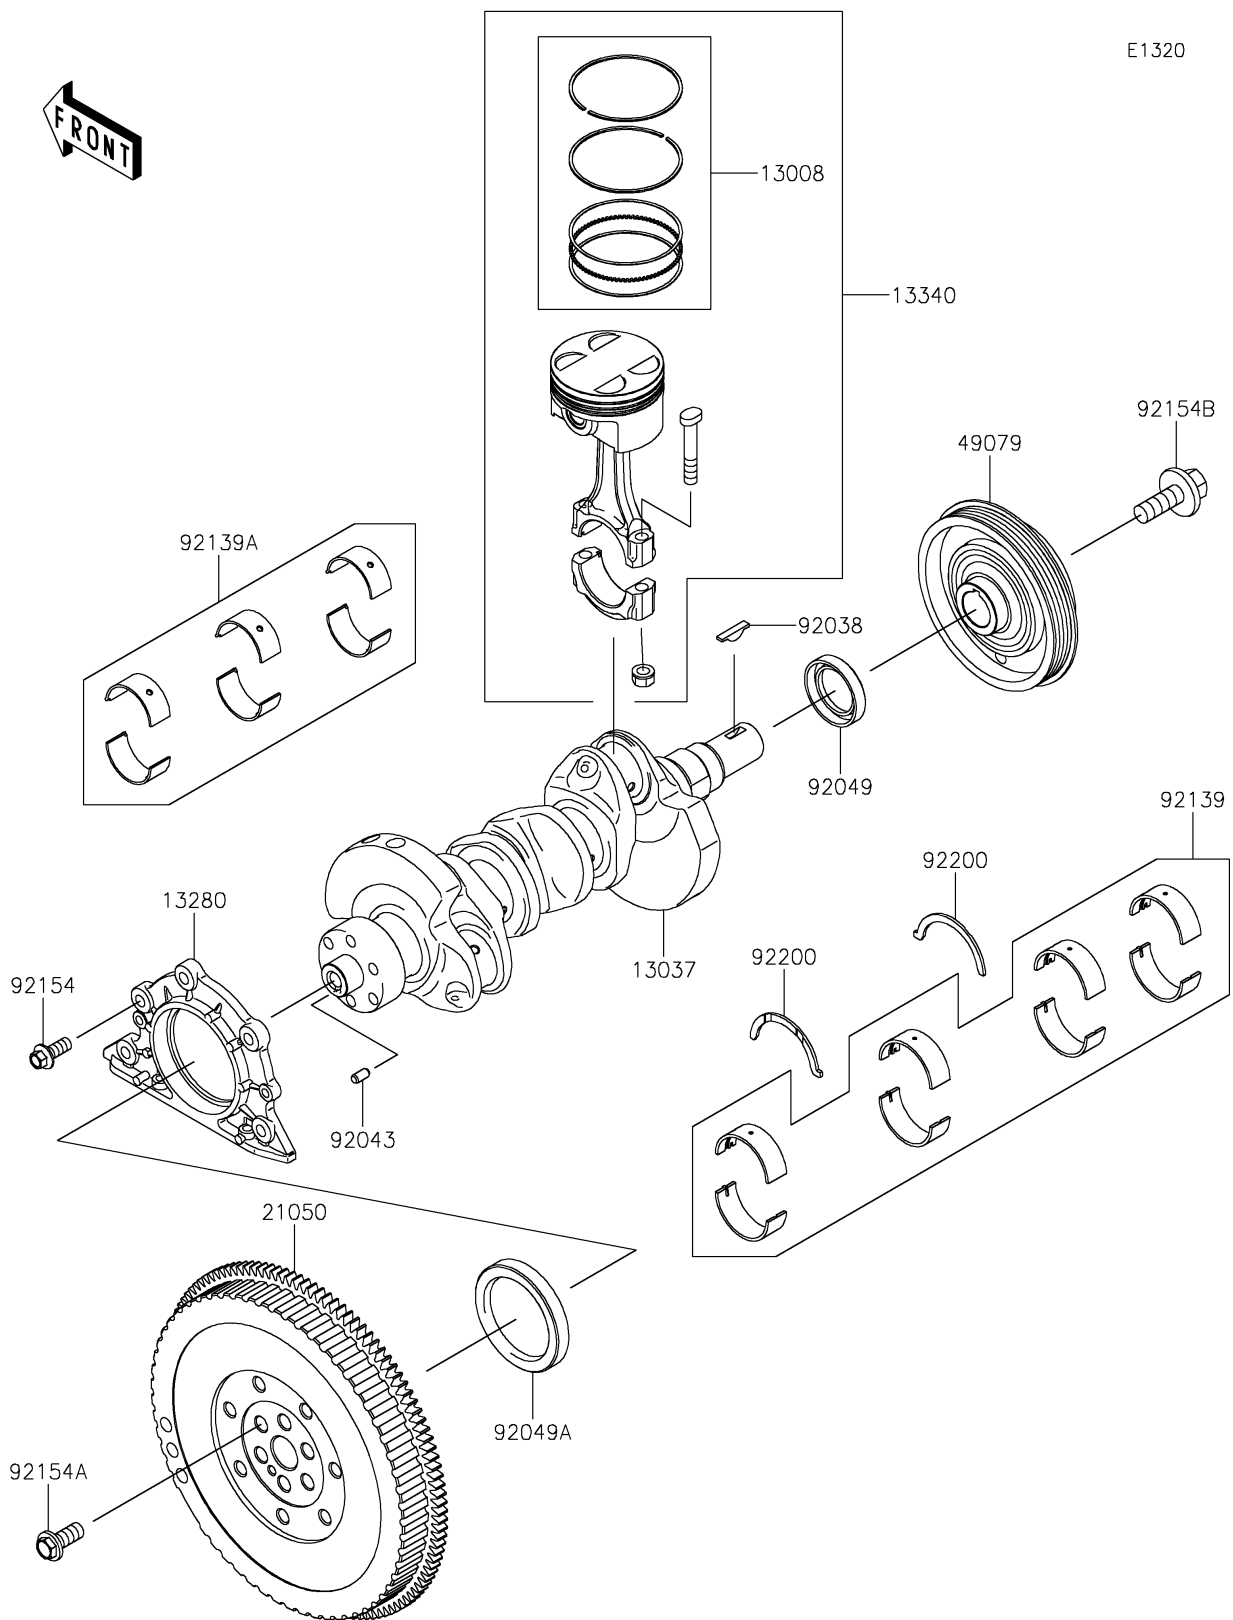

2021 MULE PRO-FXT™ RANCH EDITION

PARTS DIAGRAM Crankshaft/Piston(s)

2021 MULE PRO-FXT™ RANCH EDITION

PARTS LIST

Crankshaft/Piston(s)

ITEM NAME

PART NUMBER

QUANTITY
