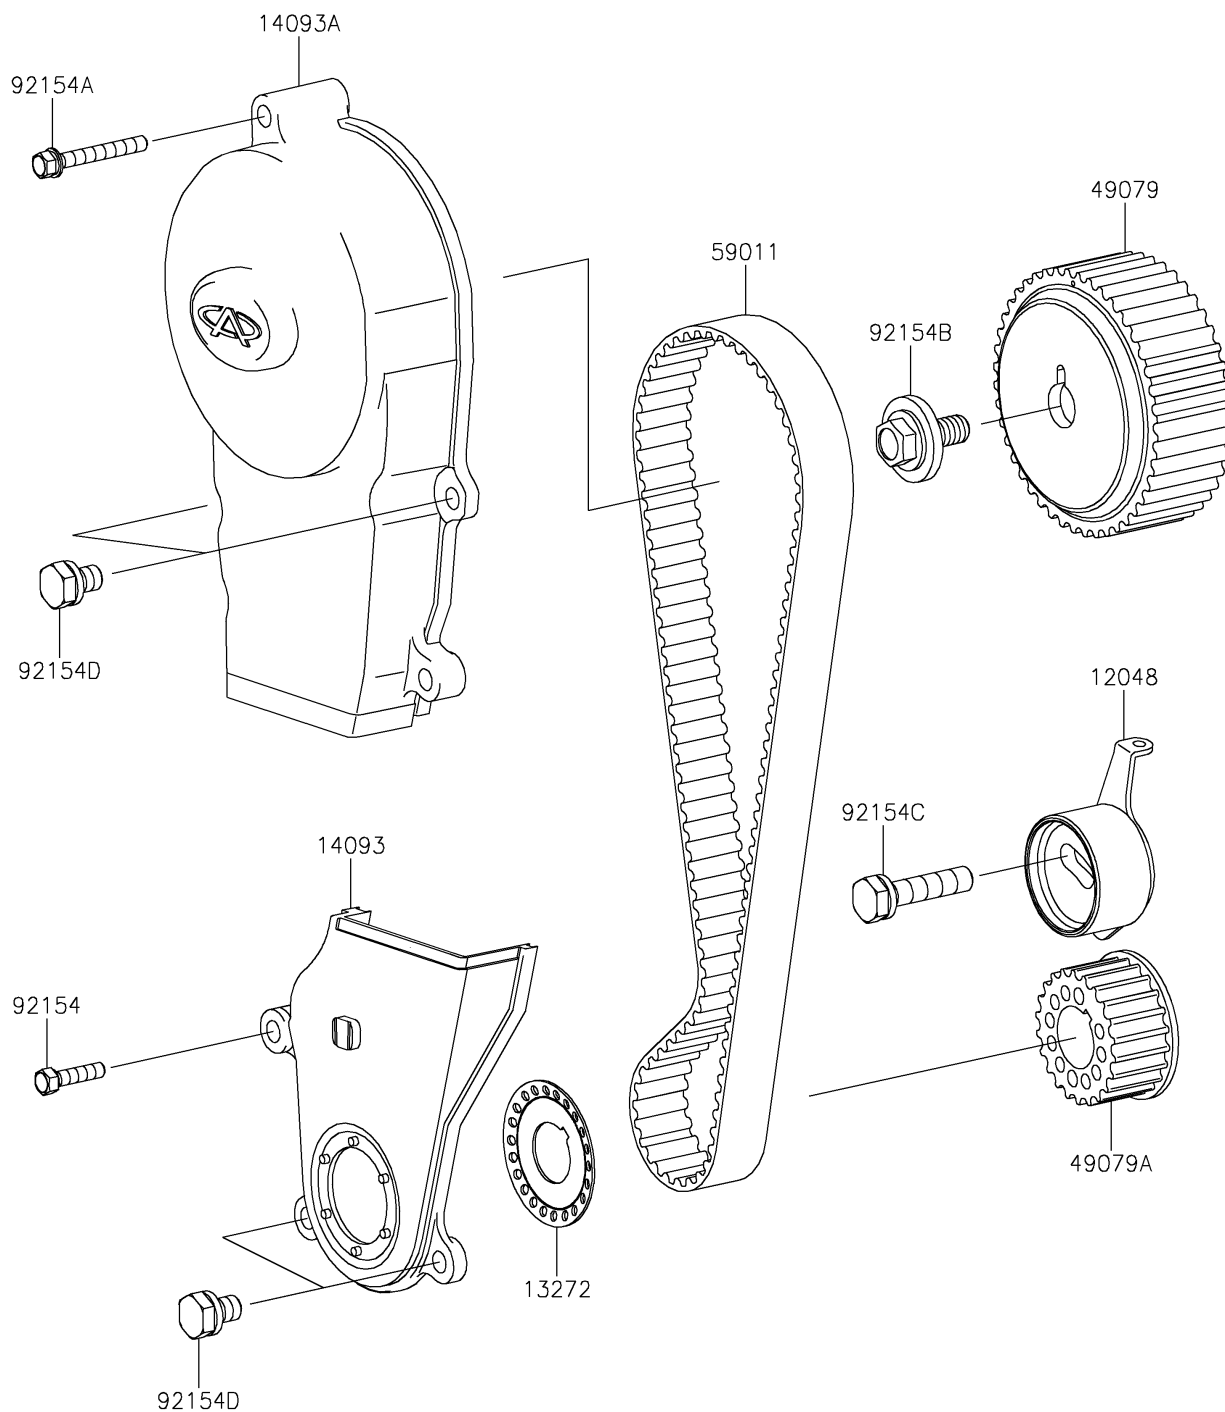

2021 MULE PRO-FXT™ RANCH EDITION

Kawasaki
Let the Good Times Roll®

PARTS DIAGRAM

Timing Belt

E1215

2021 MULE PRO-FXT™ RANCH EDITION

PARTS LIST

Timing Belt

ITEM NAME	PART NUMBER	QUANTITY
-----------	-------------	----------
