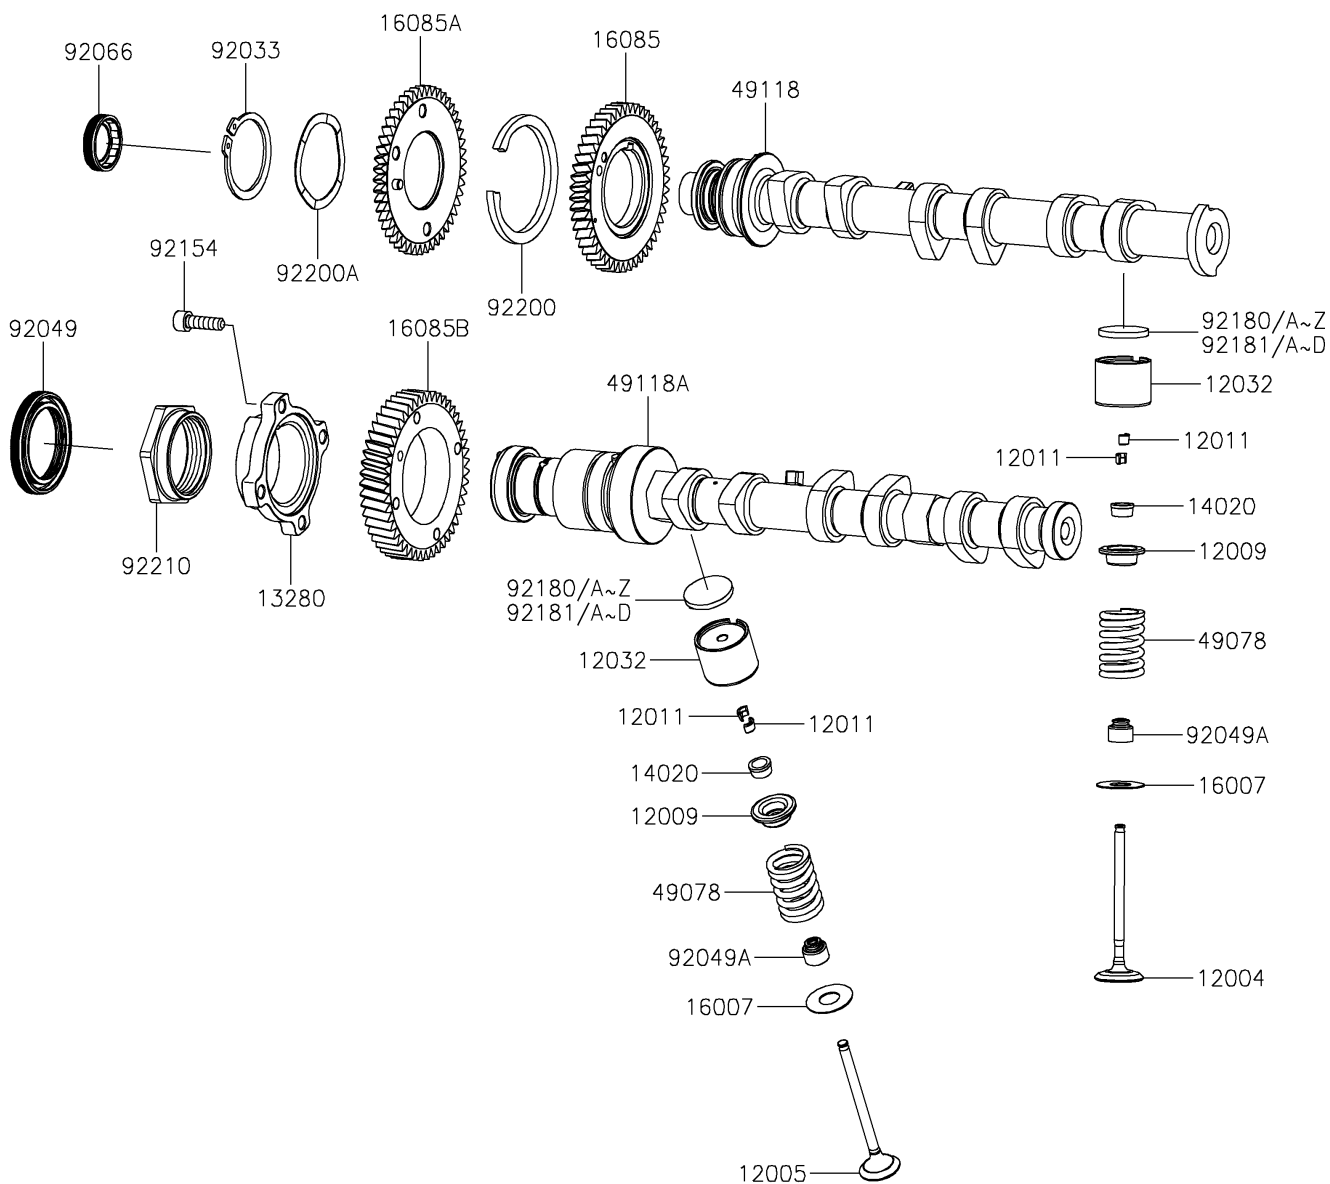

2021 MULE PRO-FXT™ RANCH EDITION

PARTS DIAGRAM

Valve(s)/Camshaft(s)

E1211

2021 MULE PRO-FXT™ RANCH EDITION

Kawasaki
Let the Good Times Roll®

PARTS LIST

Valve(s)/Camshaft(s)

ITEM NAME

PART NUMBER

QUANTITY
