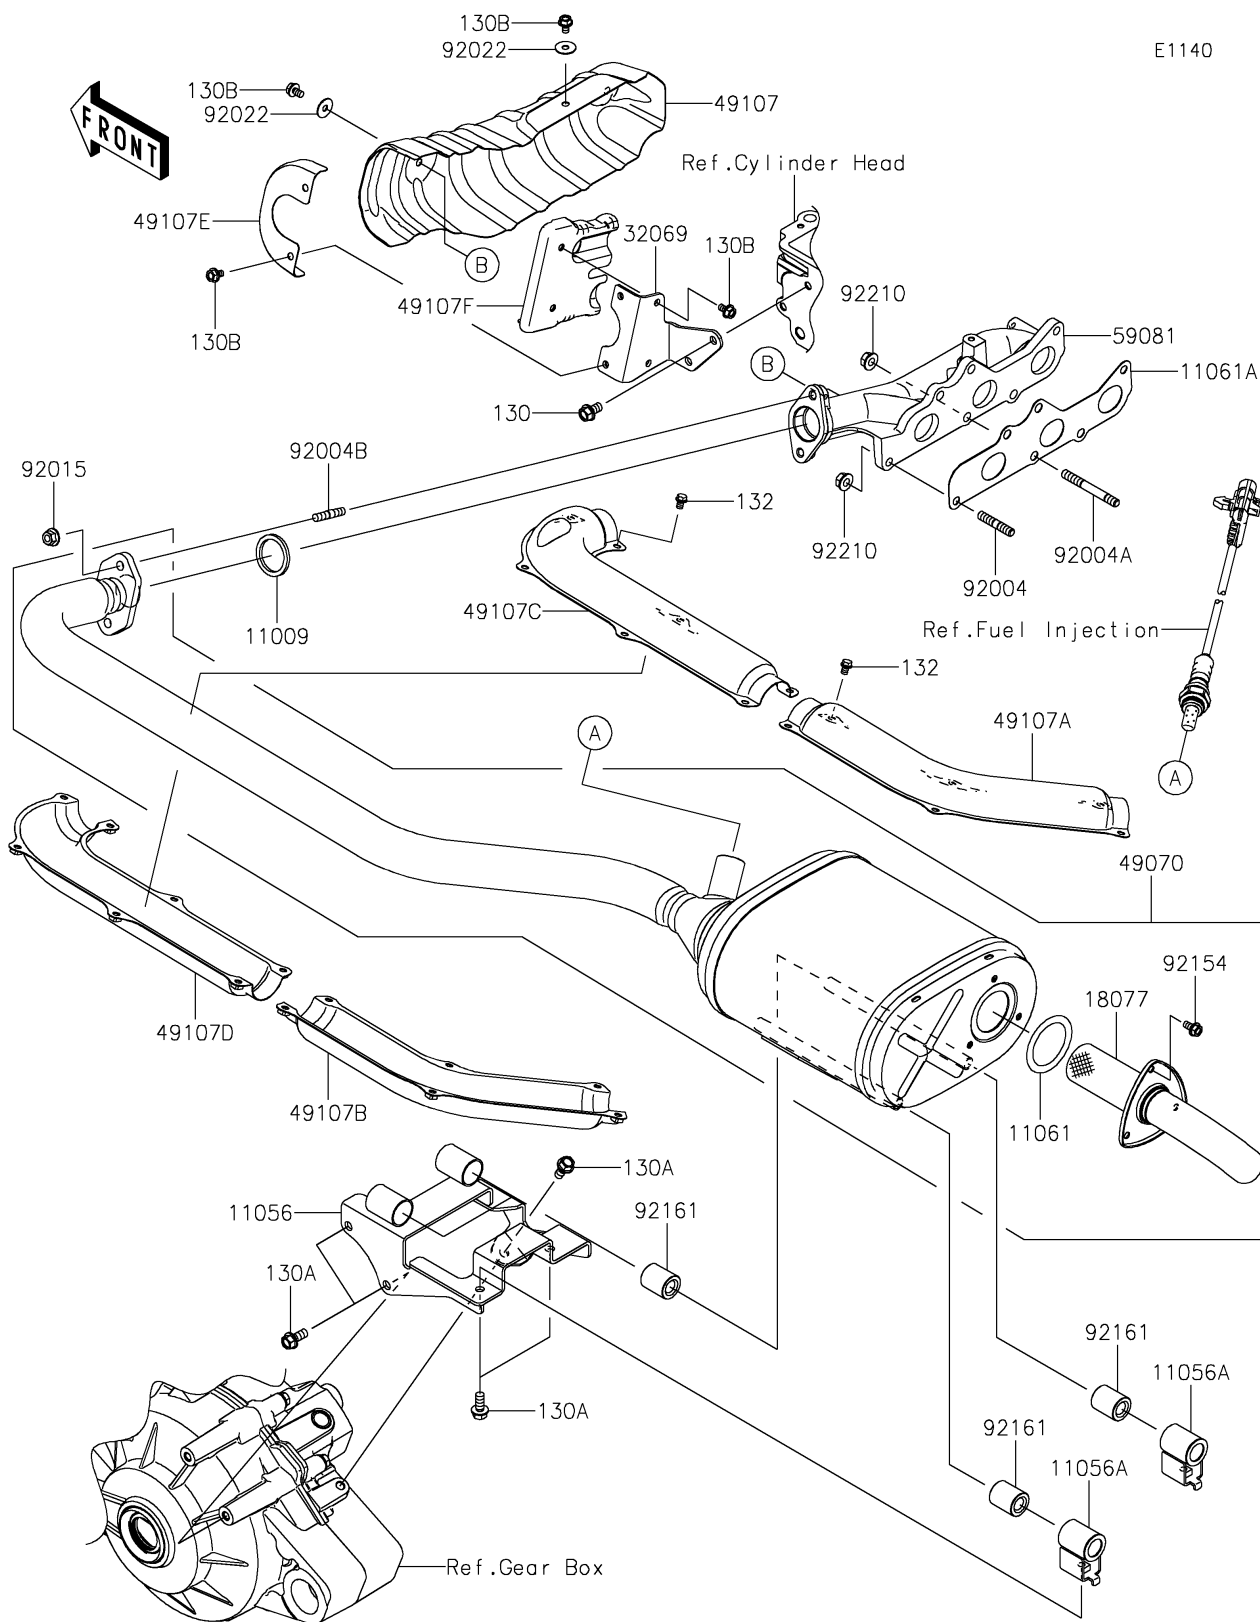

2021 MULE PRO-FXT™ RANCH EDITION

PARTS DIAGRAM

Muffler(s)

2021 MULE PRO-FXT™ RANCH EDITION

PARTS LIST

Muffler(s)

ITEM NAME

PART NUMBER

QUANTITY
